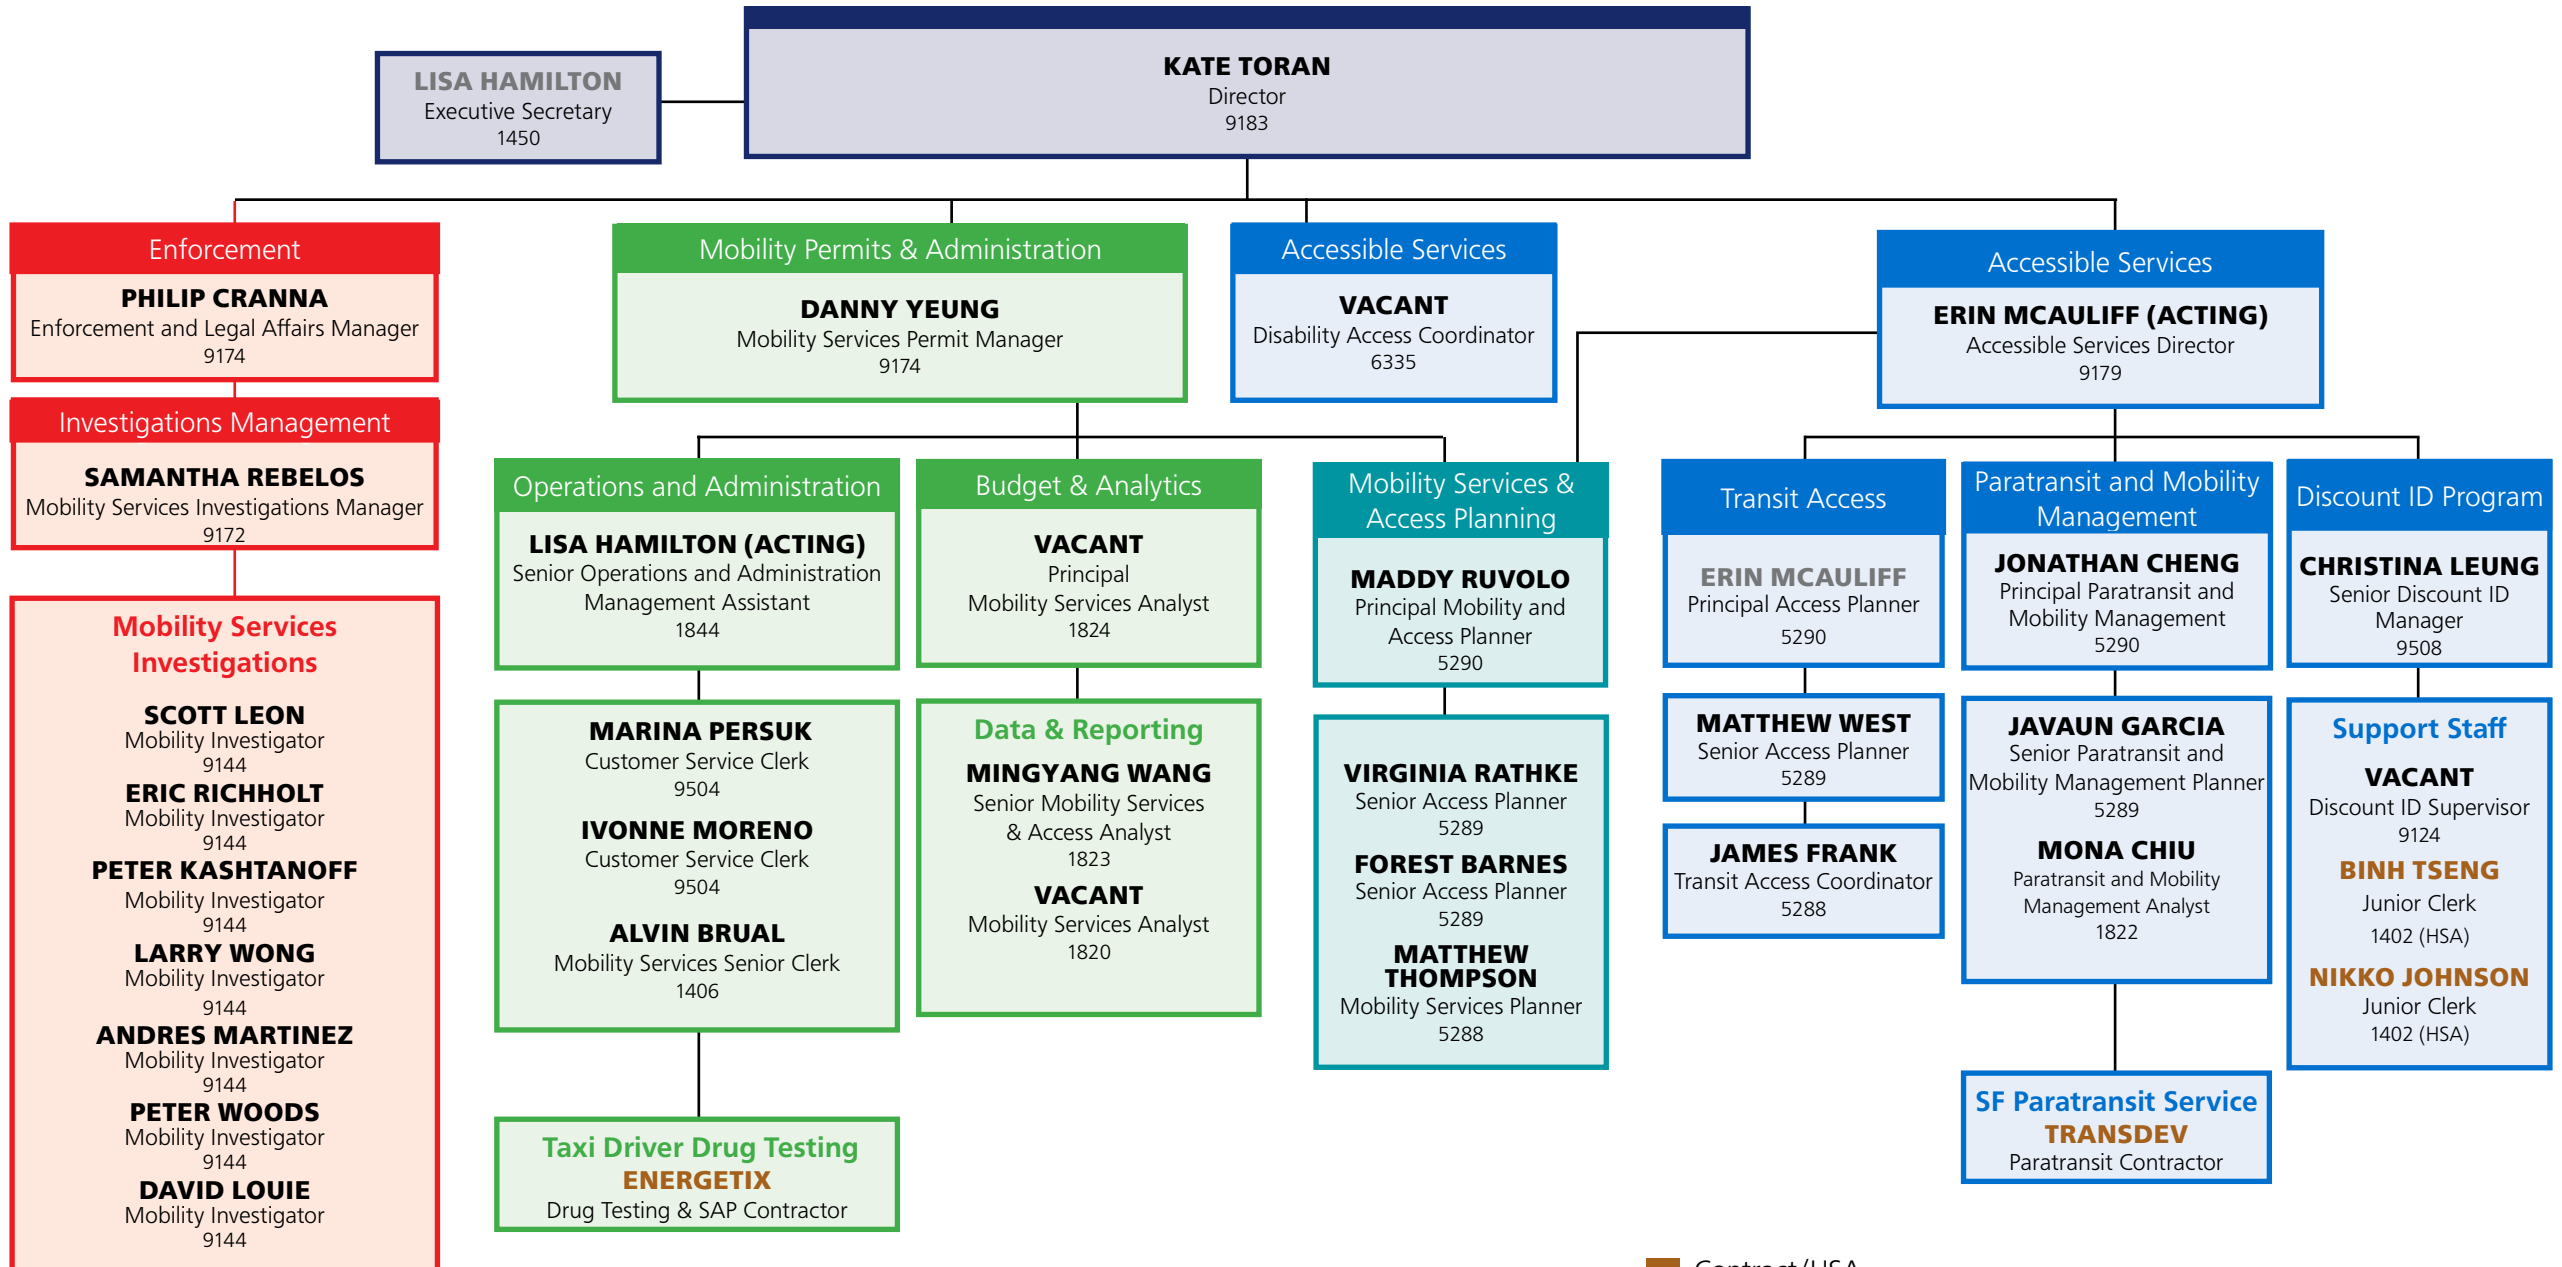

TAXIS, ACCESS & MOBILITY SERVICES DIVISION

Contract/HSA

Other
[Link to list.](#)

Other Resources

Category	Direct Supervisor	Classification	Name	Title
Data Consultant	Mingyang Wang		Sean Osterday	Data Consultant
Data Consultant	Mingyang Wang		Kulmeher Dhaliwal	Data Consultant
San Francisco Fellow	Maddy Ruvolo	1801	Akaoluchukwu (Olly) Ogbue	San Francisco Fellow
Interns	Virginia Rathke	5380	Alexander Gray	Student Design Trainee I
Interns	Forest Barnes	5381	Angel Yang	Student Design Trainee II