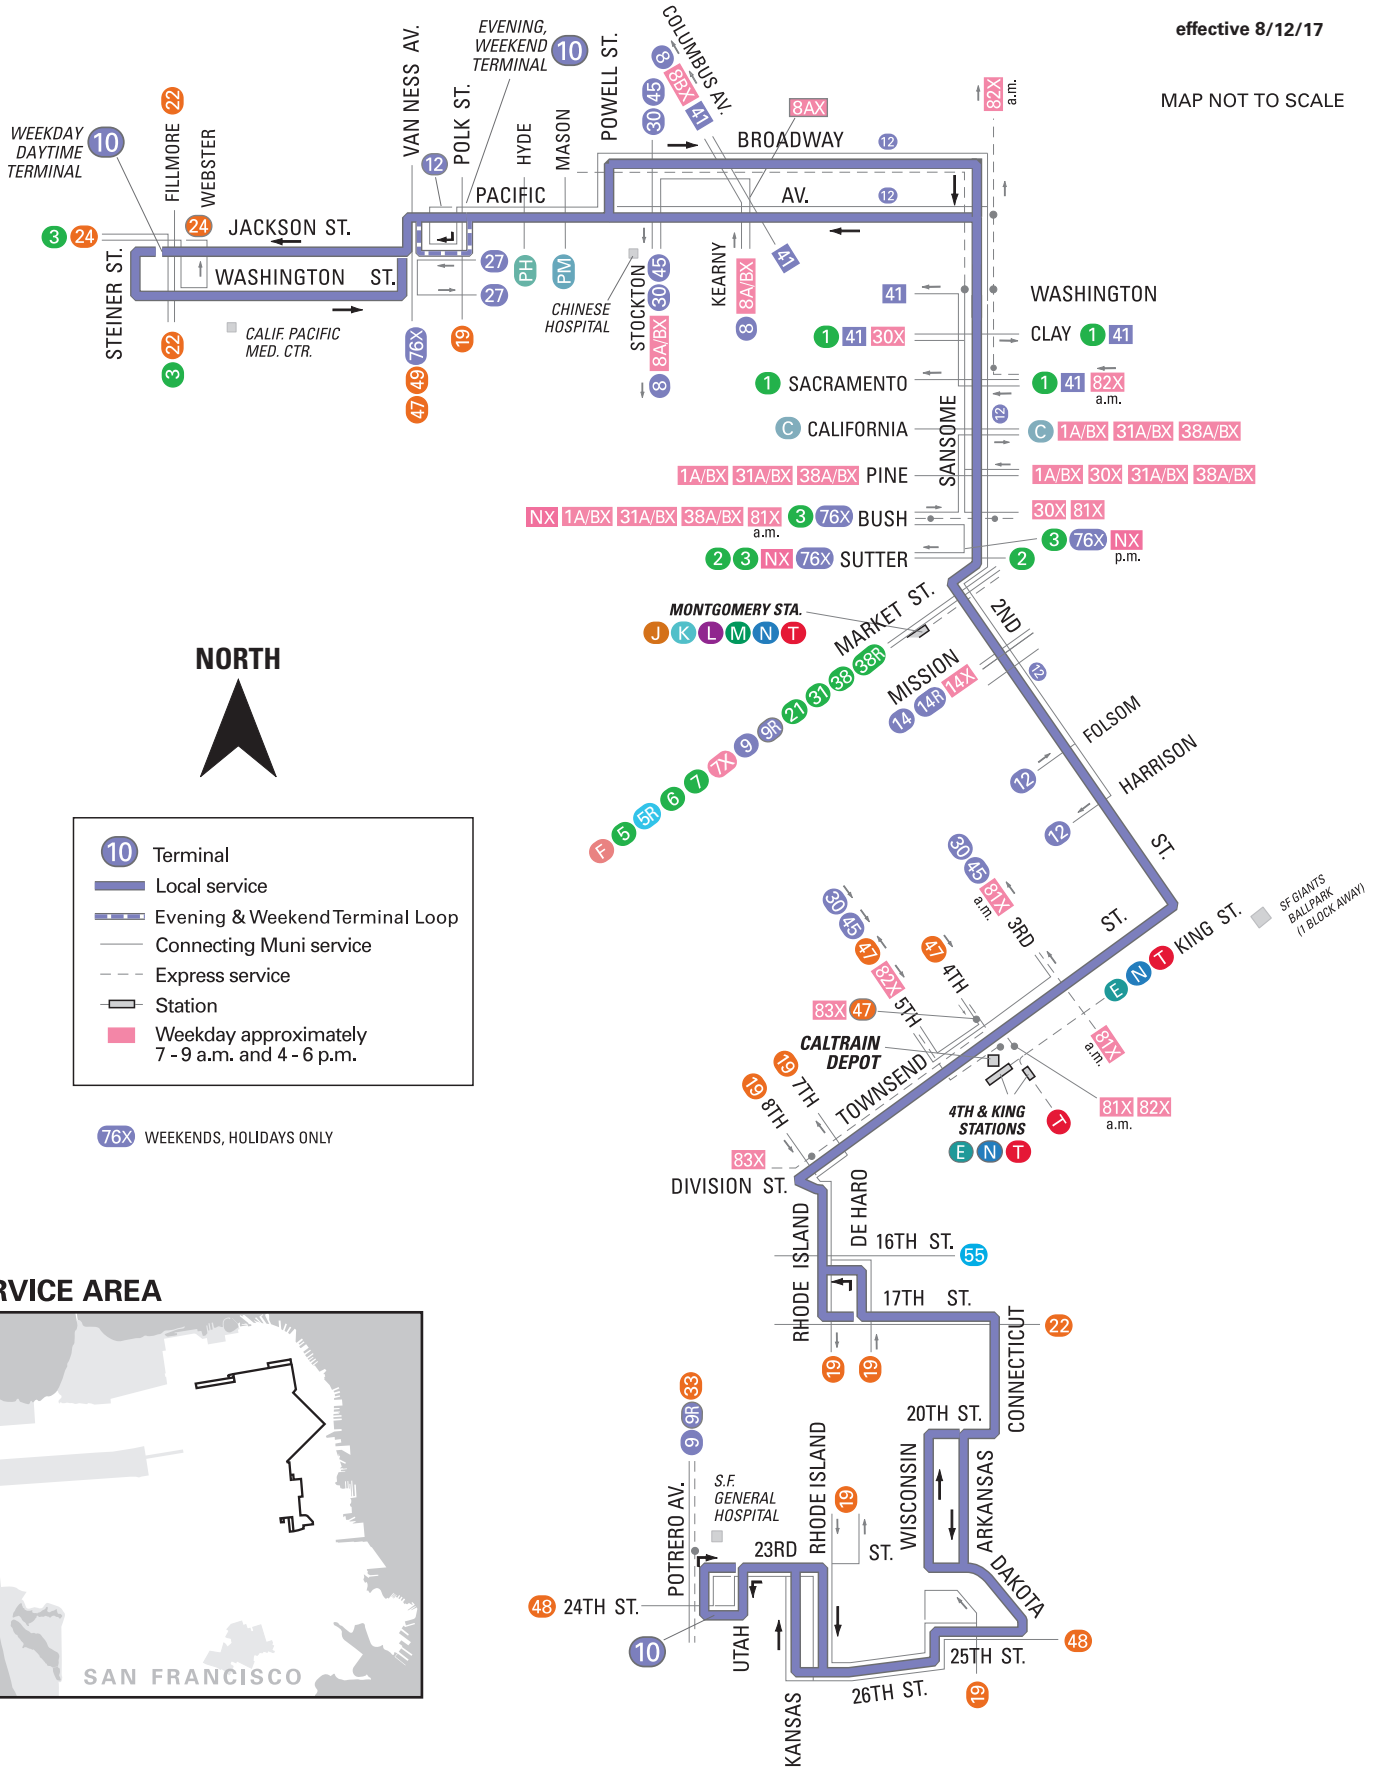

SFMTA
Municipal
Transportation
Agency

10 TOWNSEND

effective 8/12/17

MAP NOT TO SCALE

NORTH

- 10 Terminal
- Local service
- Evening & Weekend Terminal Loop
- Connecting Muni service
- Express service
- Station
- Weekday approximately 7-9 a.m. and 4-6 p.m.

76X WEEKENDS, HOLIDAYS ONLY

SERVICE AREA

SAN FRANCISCO