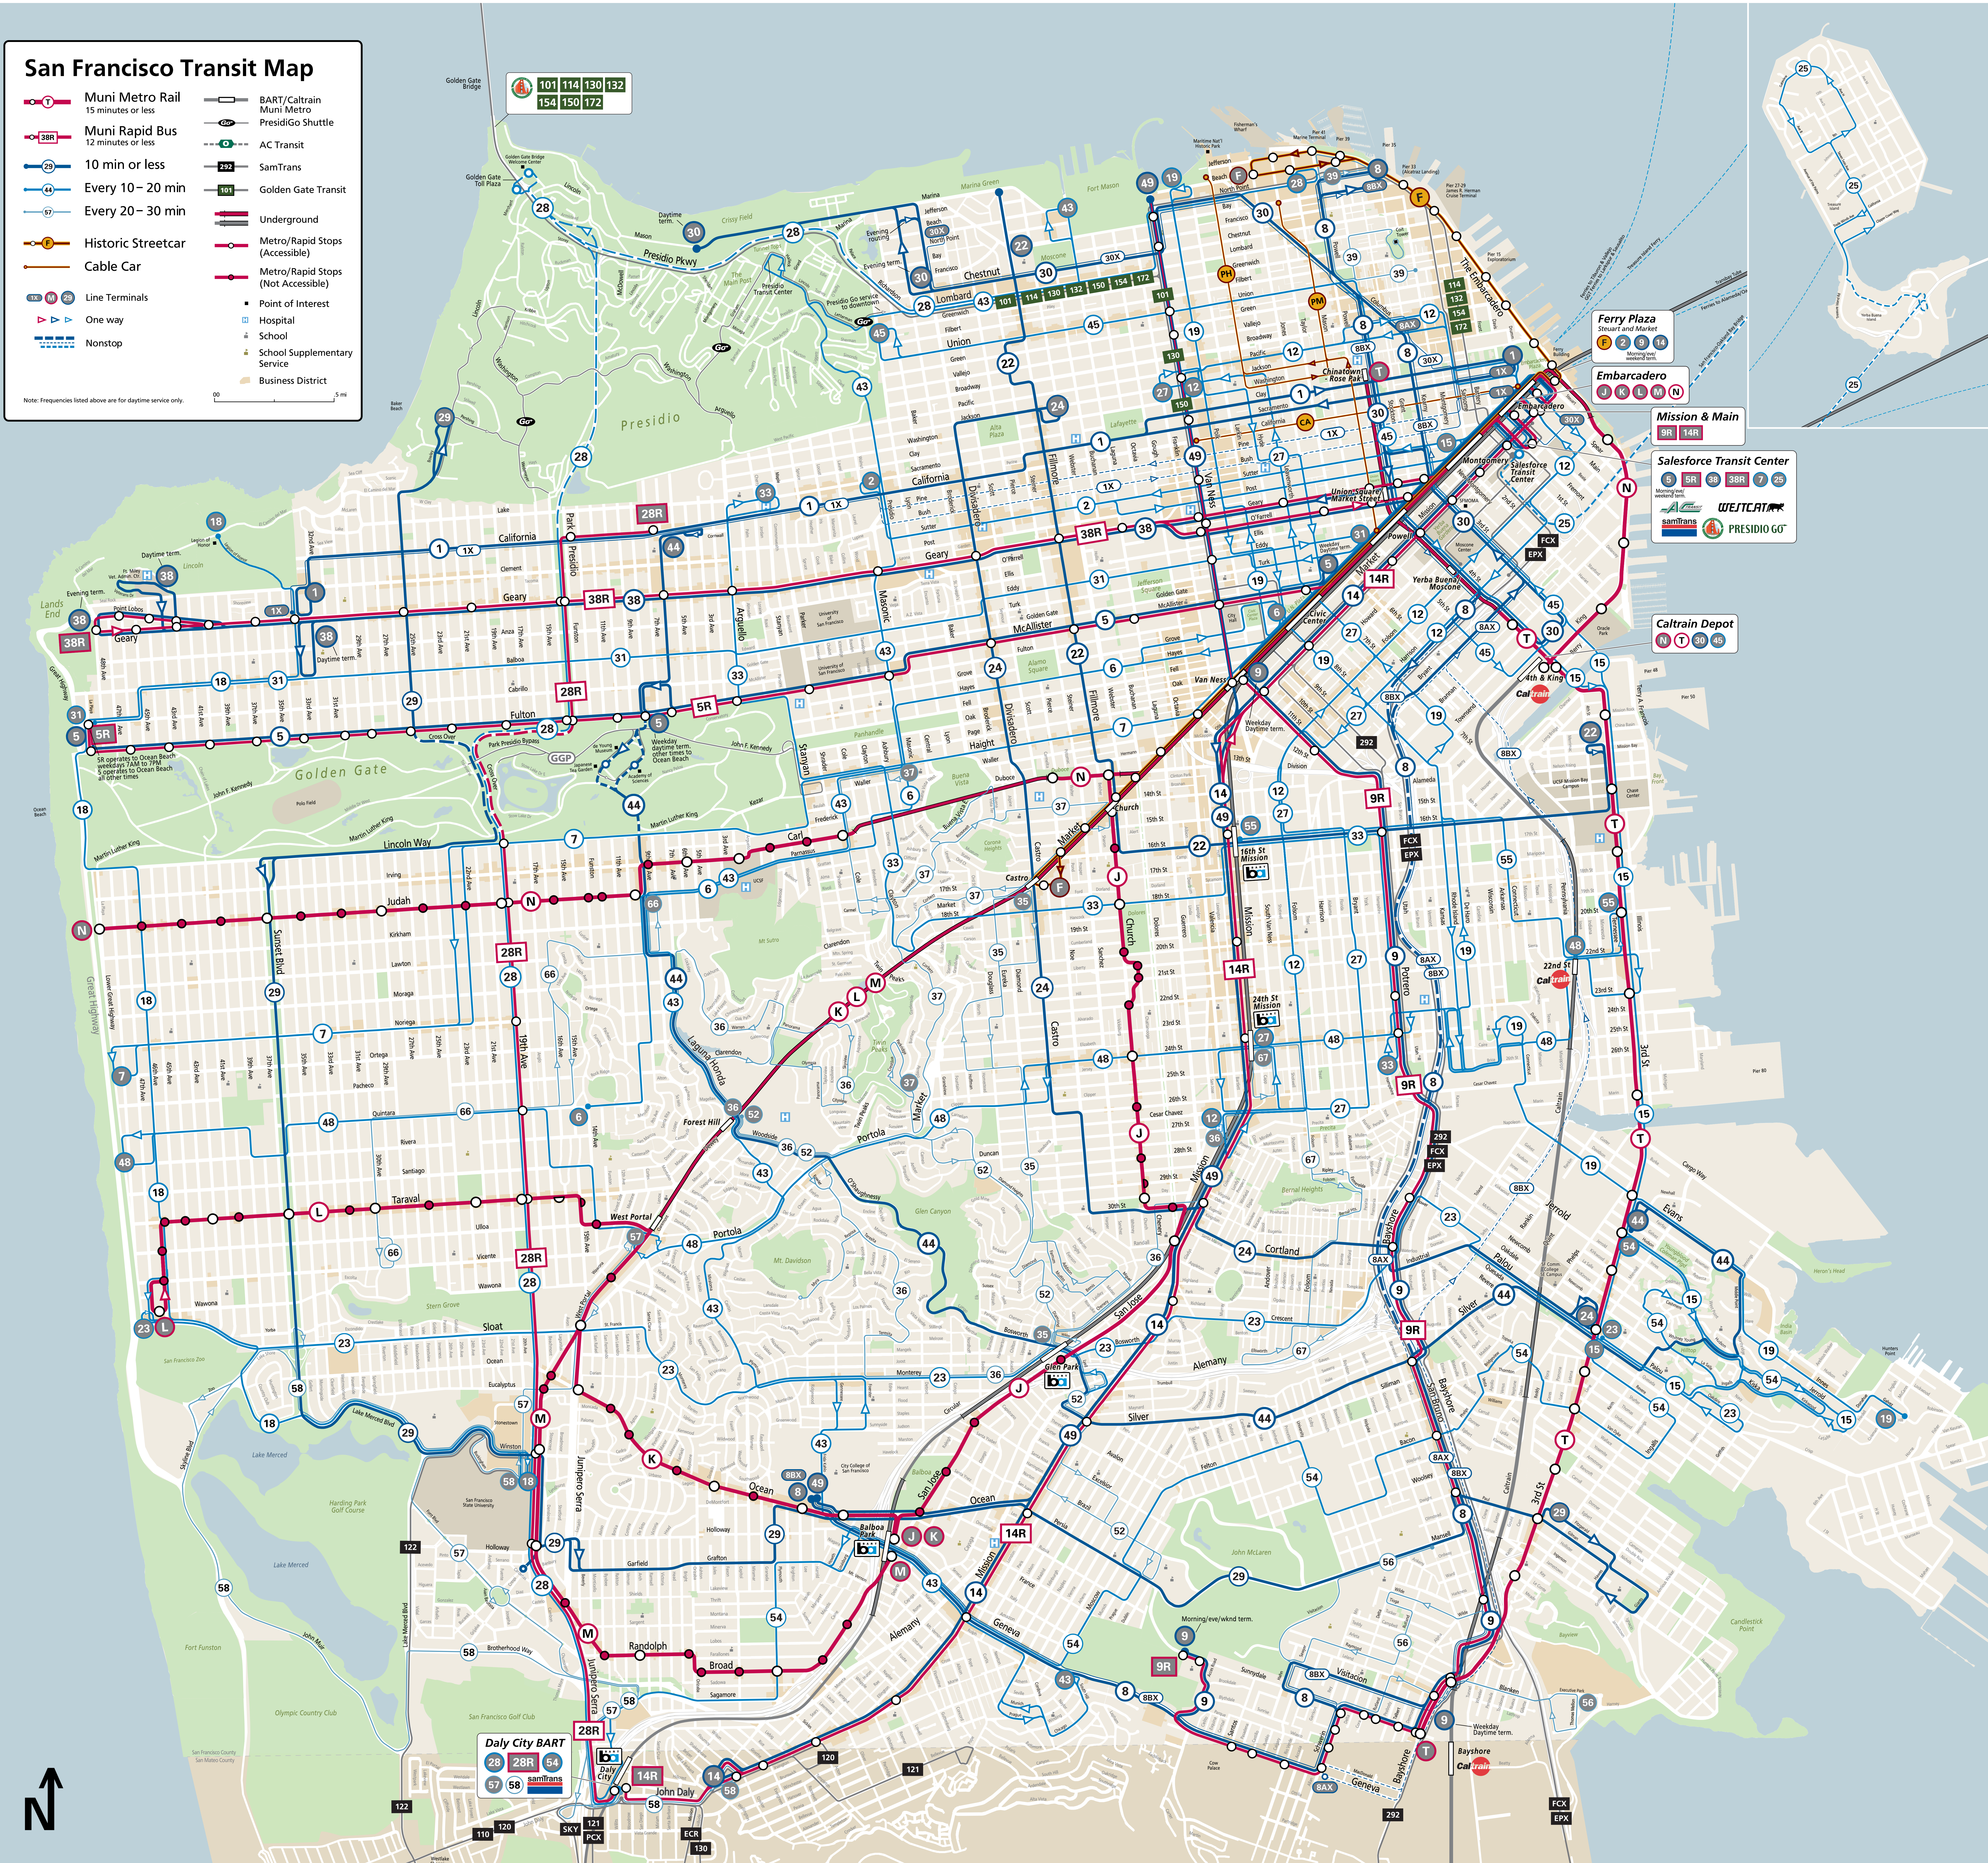

Muni Map

Effective June 21, 2025

San Francisco Transit Map

- Muni Metro Rail
15 minutes or less
- Muni Rapid Bus
12 minutes or less
- 10 min or less
- Every 10 - 20 min
- Every 20 - 30 min
- Historic Streetcar
- Cable Car
- Line Terminals
- One way
- Nonstop
- BART/Caltrain
- Muni Metro
- PresidiGo Shuttle
- AC Transit
- SamTrans
- Golden Gate Transit
- Underground
- Metro/Rapid Stops (Accessible)
- Metro/Rapid Stops (Not Accessible)
- Point of Interest
- Hospital
- School
- School Supplementary Service
- Business District

Note: Frequencies listed above are for daytime service only.

101 114 130 132
154 150 172

Ferry Plaza
Stewart and Market
F 2 9 14

Embarcadero
J K L M N

Mission & Main
9R 14R

Salesforce Transit Center
5 5R 48 88R 7 25

Morning/evening weekday term
Weekday daytime term

Caltrain Depot
N T 30 45

Daly City BART
28 28R 54
57 58

Daly City
14R 14