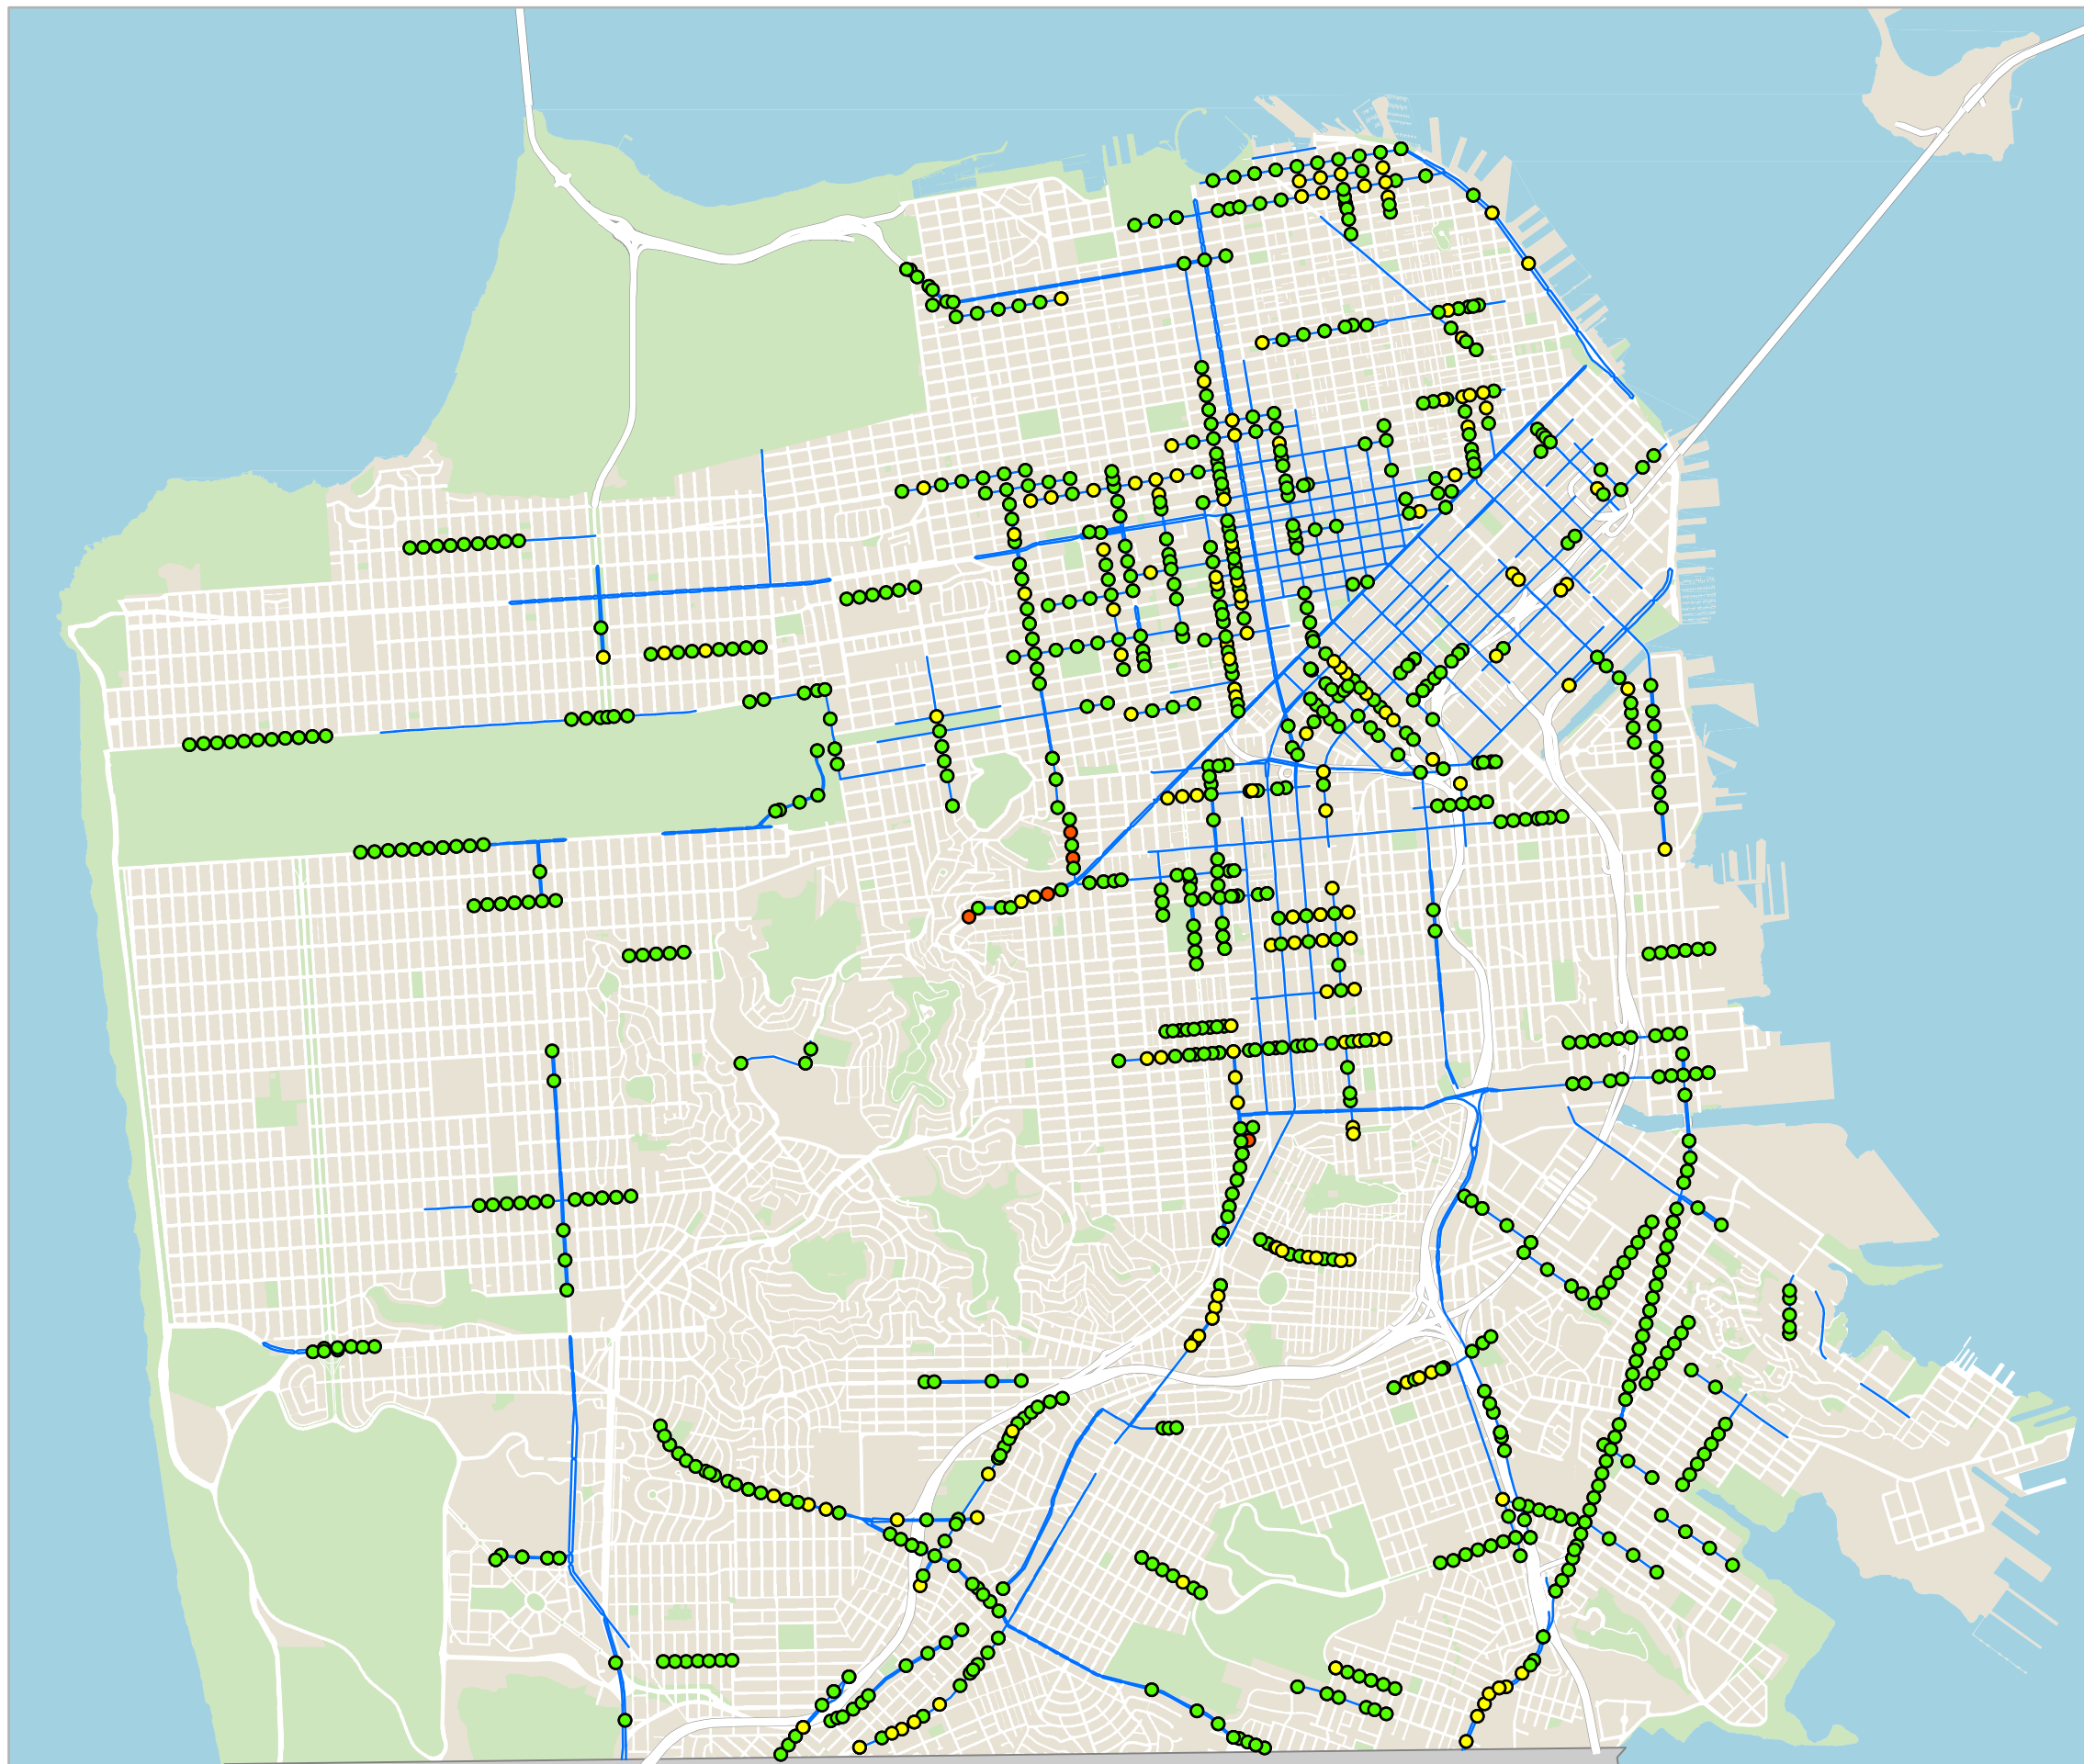

Quick-Build Toolkit Progress

Updated through July 21, 2025

July 2025

(Total: 925 intersections)

- Complete - 84% (773 intersections)
- In Progress - 16% (147 intersections)
- Remaining - 1% (5 intersections)

— 2022 High Injury Network

0.95 miles

Scale 1:48,000

Date Saved: 7/21/2025

For reference contact: VisionZeroSF@sfmta.com

By downloading this map, you are agreeing to the following disclaimer: "The City and County of San Francisco ("City") provides the following data as a public record and no rights of any kind are granted to any person by the City's provision of this data. The City and County of San Francisco ("City") makes no representation regarding and does not guarantee or otherwise warrant the accuracy or completeness of this data. Anyone who uses this data for any purpose whatsoever does so entirely at their own risk. The City shall not be liable or otherwise responsible for any loss, harm, claim or action of any kind from any person arising from the use of this data. By accessing this data, the person accessing it acknowledges that she or he has read and does so under the condition that she or he agrees to the contents and terms of this disclaimer."