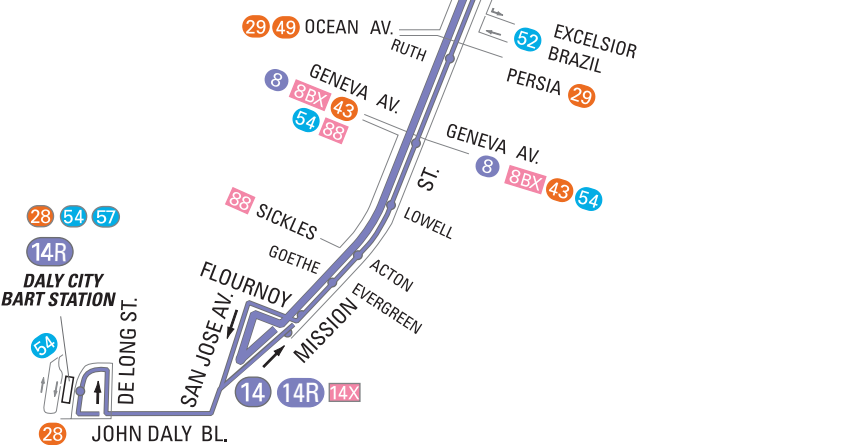

**SFMTA**  
Municipal  
Transportation  
Agency

**14 MISSION  
14R MISSION RAPID**

effective 8/12/2017

MAP NOT TO SCALE

**NORTH**

	14 14R Terminal
	Local service
	Rapid service
	Connecting Muni service
	Express service
	Station
	Weekday approximately 7 - 9 a.m. and 4 - 6 p.m.

**SERVICE AREA**