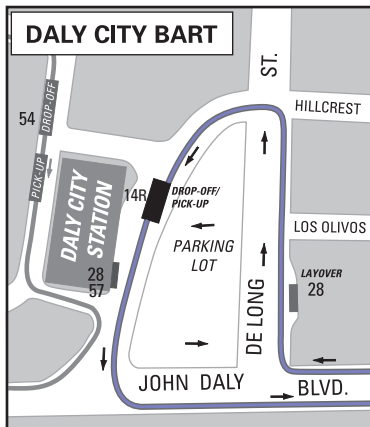

**SFMTA**  
Municipal  
Transportation  
Agency

**14 MISSION  
14R MISSION RAPID**

effective 8/12/2017

MAP NOT TO SCALE

**NORTH**

	14 14R Terminal
	Local service
	Rapid service
	Connecting Muni service
	Express service
	Station
	Weekday approximately 7 - 9 a.m. and 4 - 6 p.m.

**SERVICE AREA**