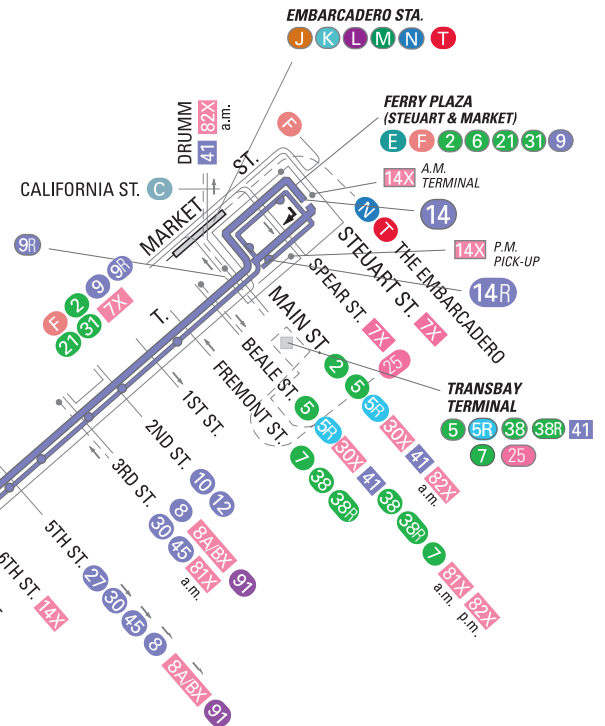

**SFMTA**  
Municipal  
Transportation  
Agency

**14 MISSION  
14R MISSION RAPID**

effective 8/12/2017

MAP NOT TO SCALE

**NORTH**

	14 14R Terminal
	Local service
	Rapid service
	Connecting Muni service
	Express service
	Station
	Weekday approximately 7 - 9 a.m. and 4 - 6 p.m.

**SERVICE AREA**