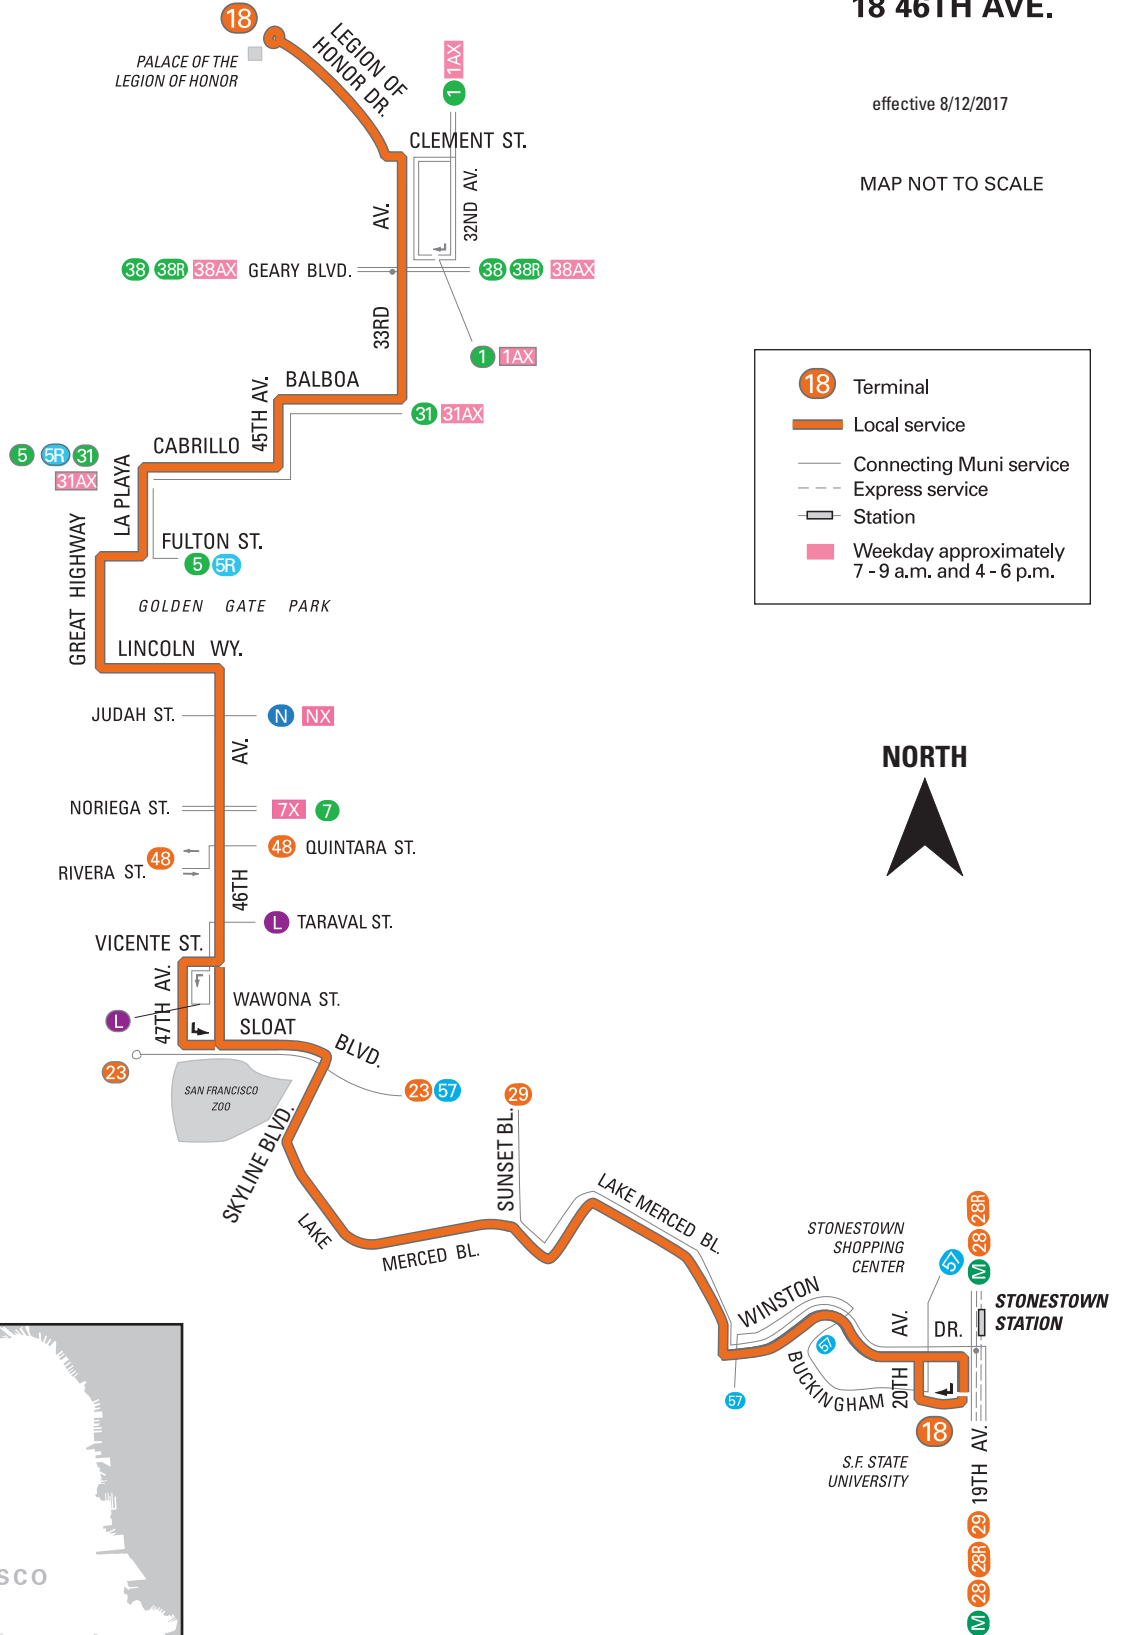

SFMTA
Municipal
Transportation
Agency

18 46TH AVE.

effective 8/12/2017

MAP NOT TO SCALE

SERVICE AREA

SAN FRANCISCO