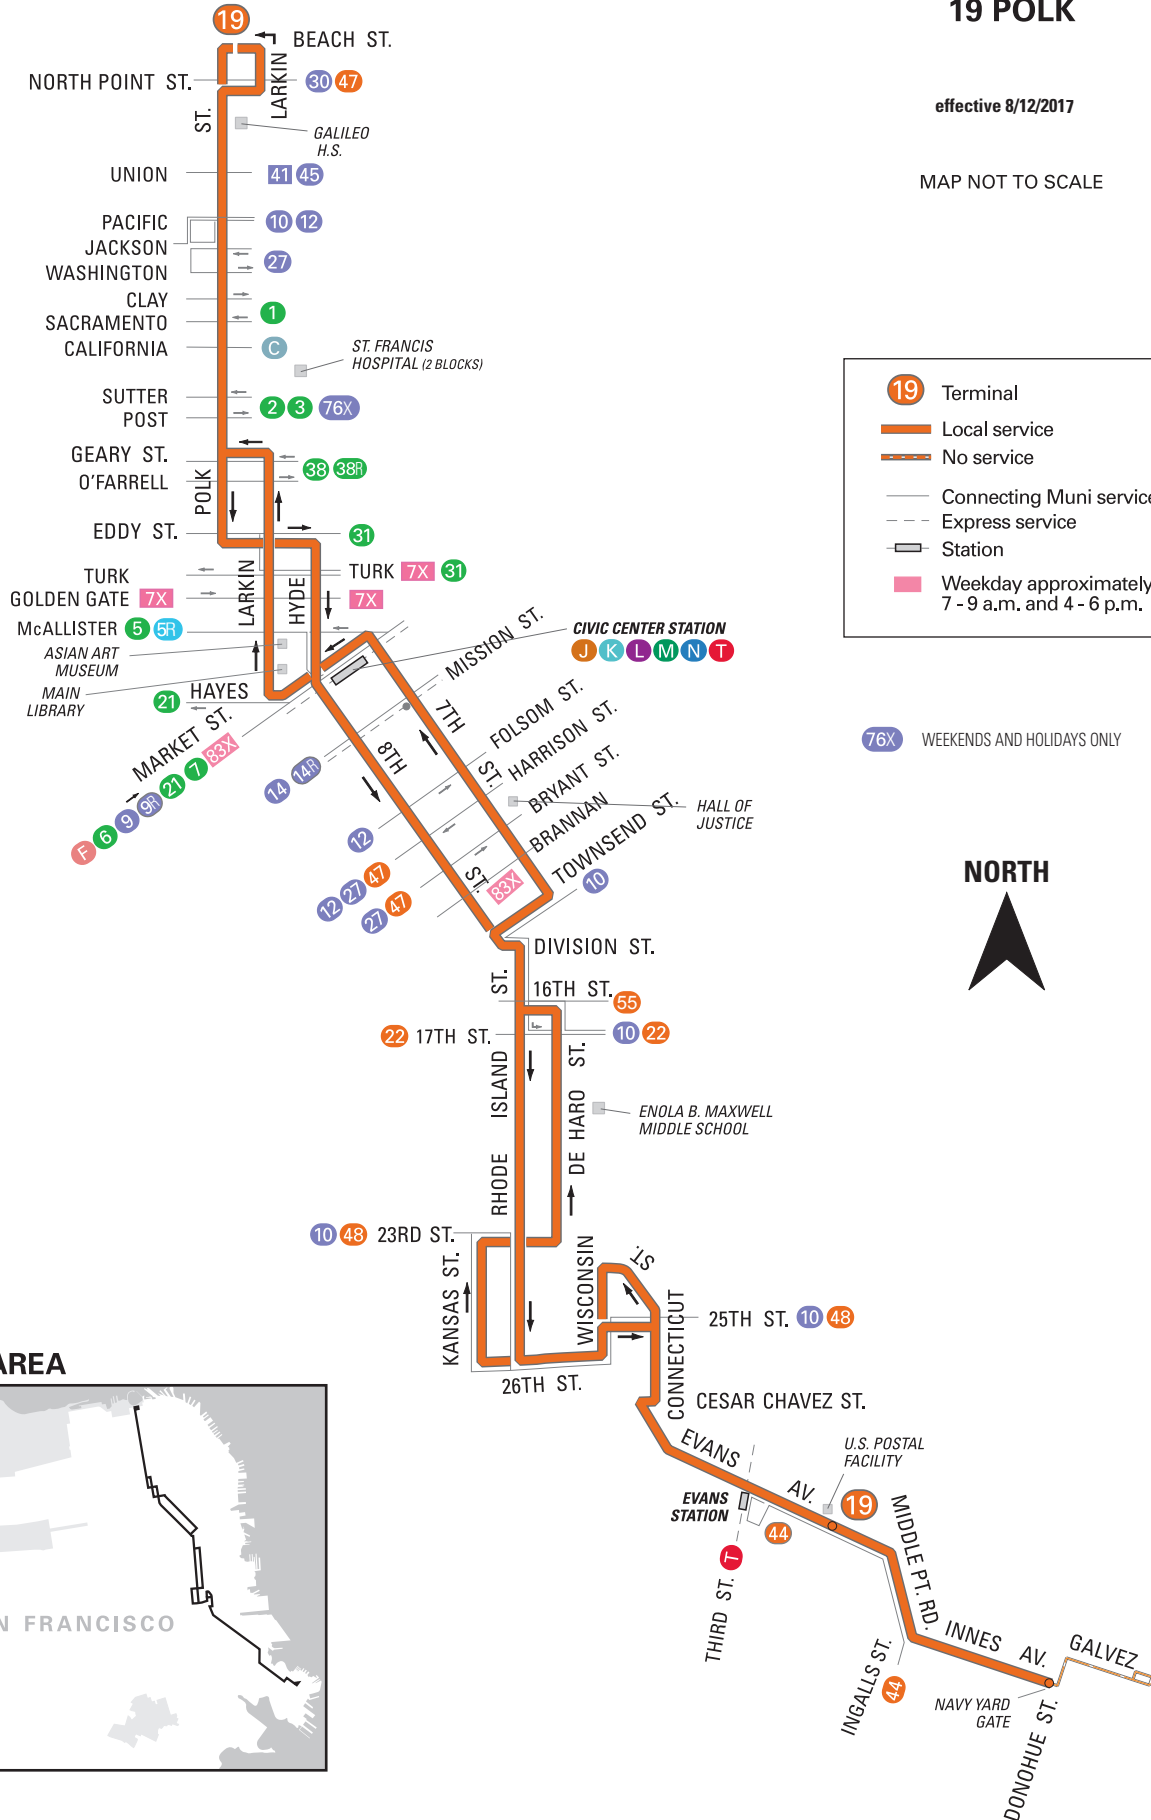

# 19 POLK

effective 8/12/2017

MAP NOT TO SCALE

- 19 Terminal
- Local service
- No service
- Connecting Muni service
- Express service
- T Station
- Weekday approximately 7 - 9 a.m. and 4 - 6 p.m.

76X WEEKENDS AND HOLIDAYS ONLY

## SERVICE AREA