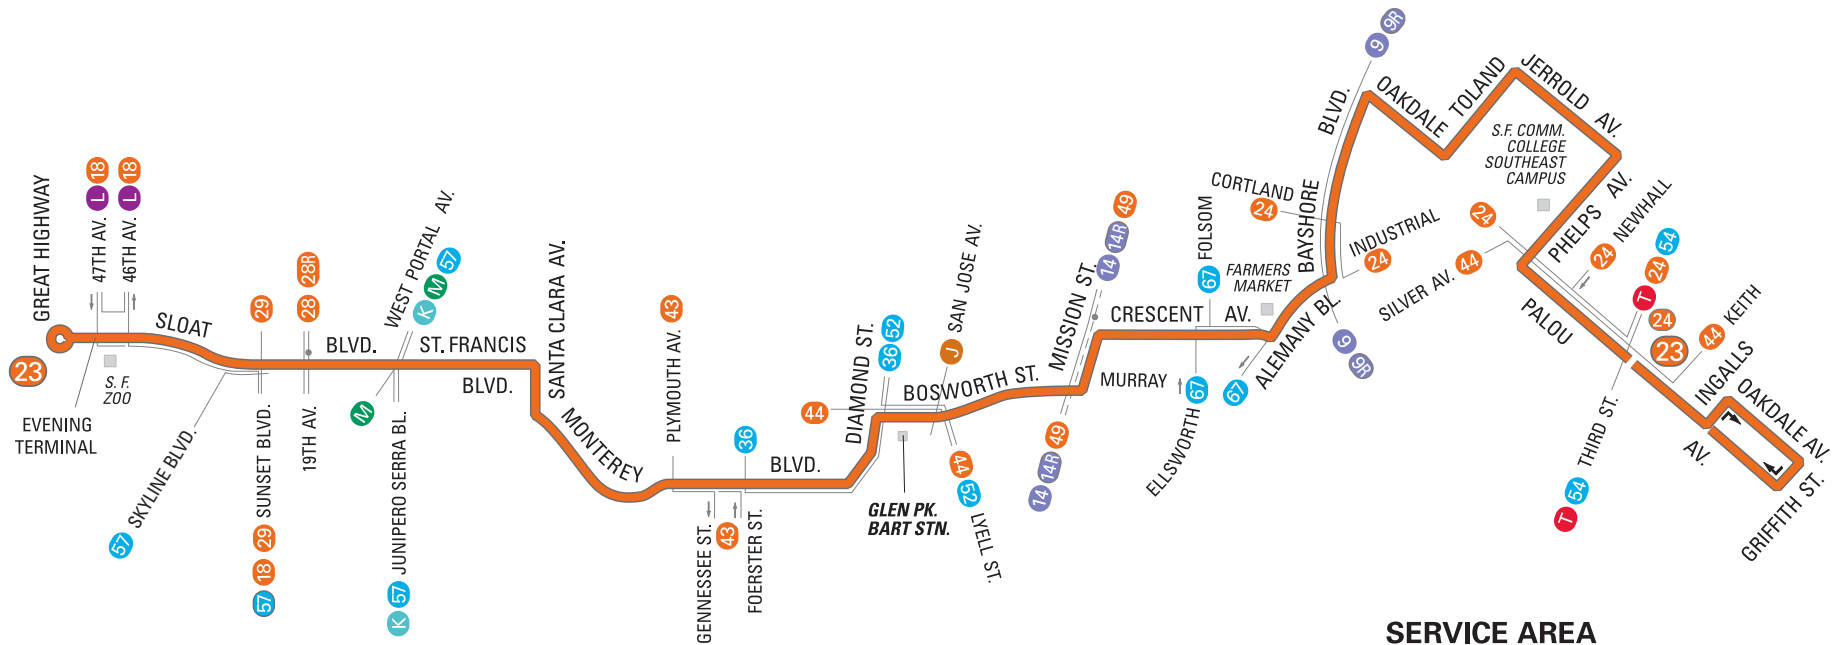

**SFMTA**  
Municipal  
Transportation  
Agency

## 23 MONTEREY

effective 9/26/2015

MAP NOT TO SCALE

	Terminal
	Local service
	Connecting Muni service
	Express service
	Station

### SERVICE AREA