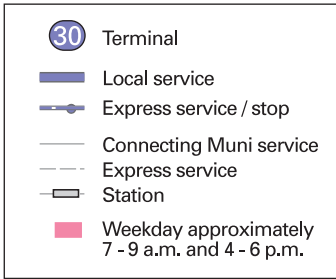

# 30 STOCKTON

effective 8/12/2017

MAP NOT TO SCALE

76X WEEKENDS AND HOLIDAYS ONLY

## SERVICE AREA