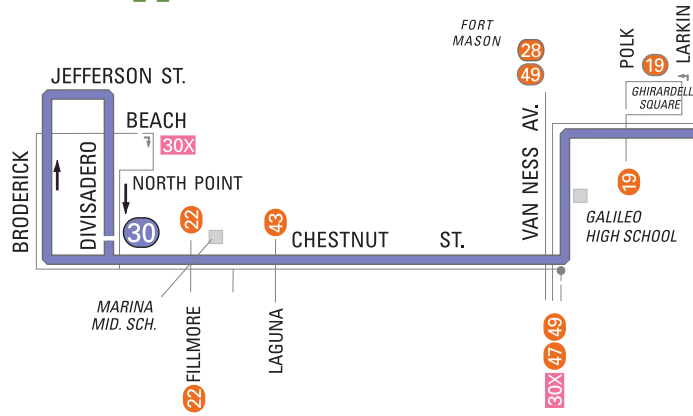

**SFMTA**  
Municipal  
Transportation  
Agency

# 30 STOCKTON

effective 8/12/2017

MAP NOT TO SCALE

76X WEEKENDS AND HOLIDAYS ONLY

## SERVICE AREA