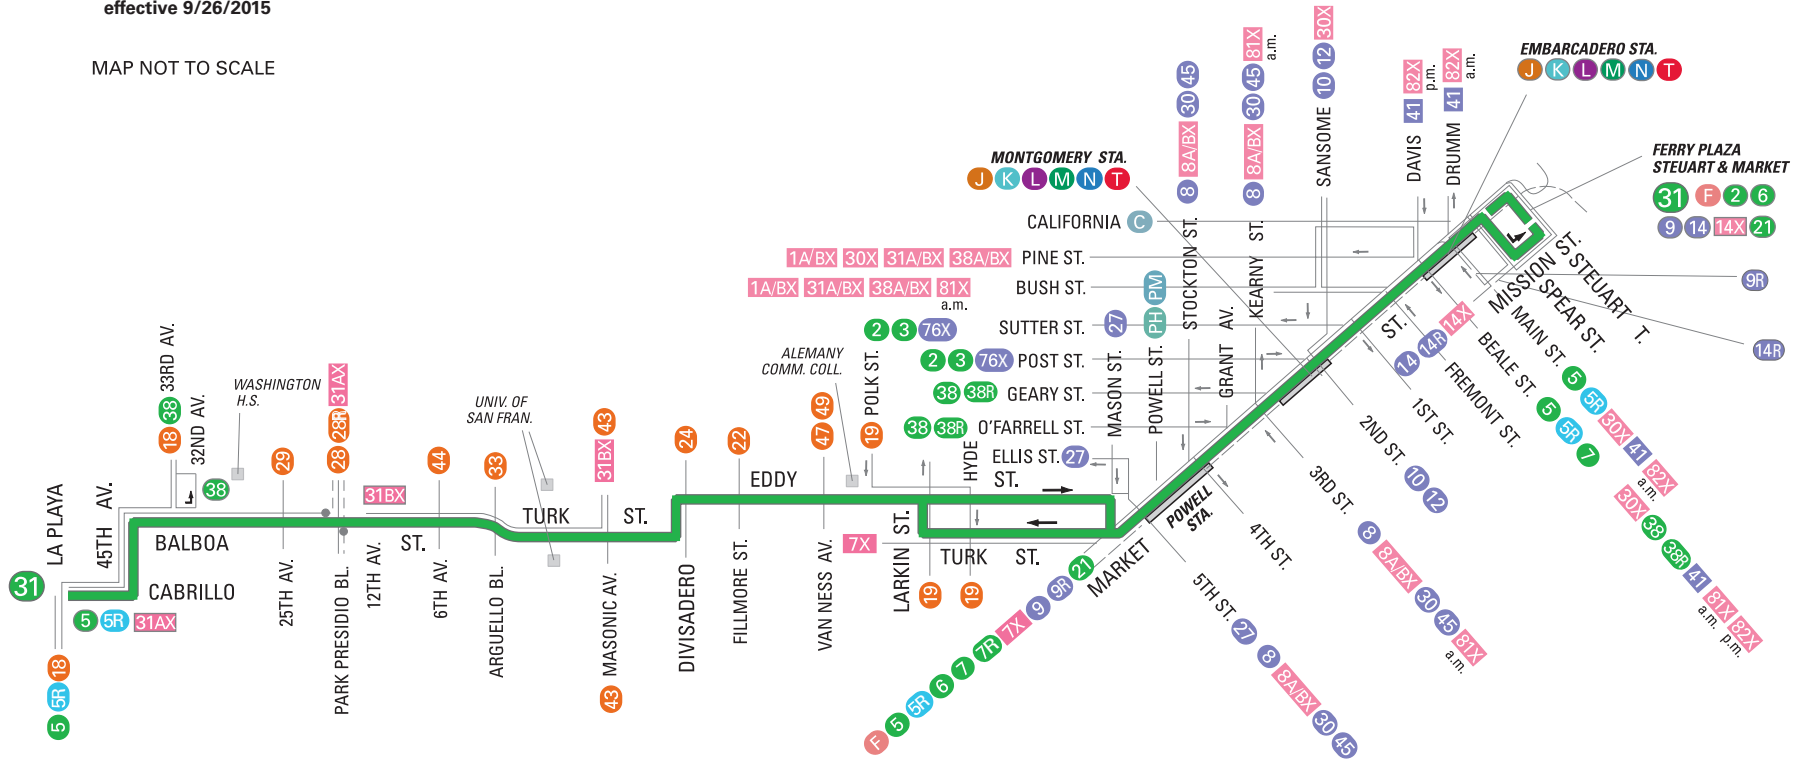

SFMTA  
Municipal  
Transportation  
Agency

### 31 BALBOA

effective 9/26/2015

MAP NOT TO SCALE

### SERVICE AREA

<b>31</b>	Terminal
<b>Local service</b>	Local service
<b>Connecting Muni service</b>	Connecting Muni service
<b>Express service</b>	Express service
<b>Station</b>	Station
<b>Weekday approximately 7-9 a.m. and 4-6 p.m.</b>	Weekday approximately 7-9 a.m. and 4-6 p.m.

**E 76X** WEEKENDS AND HOLIDAYS ONLY

**NORTH**