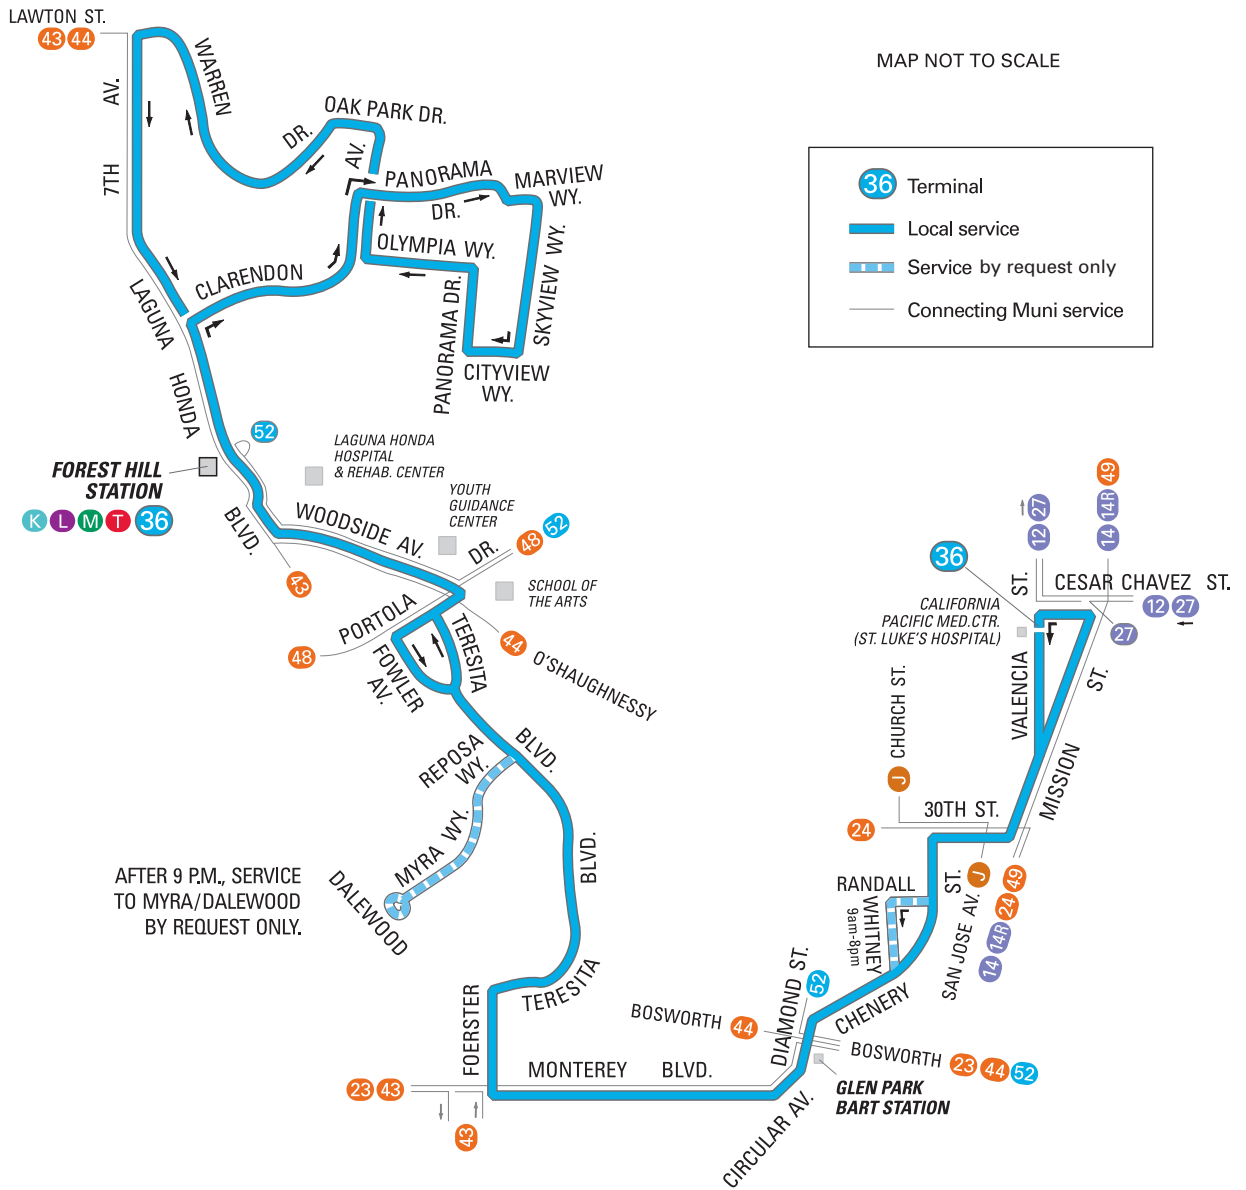

SFMTA
Municipal
Transportation
Agency

36 TERESITA

effective 9/26/2015

MAP NOT TO SCALE

- Terminal
- Local service
- Service by request only
- Connecting Muni service

AFTER 9 P.M., SERVICE
TO MYRA/DALEWOOD
BY REQUEST ONLY.

SERVICE AREA

NORTH