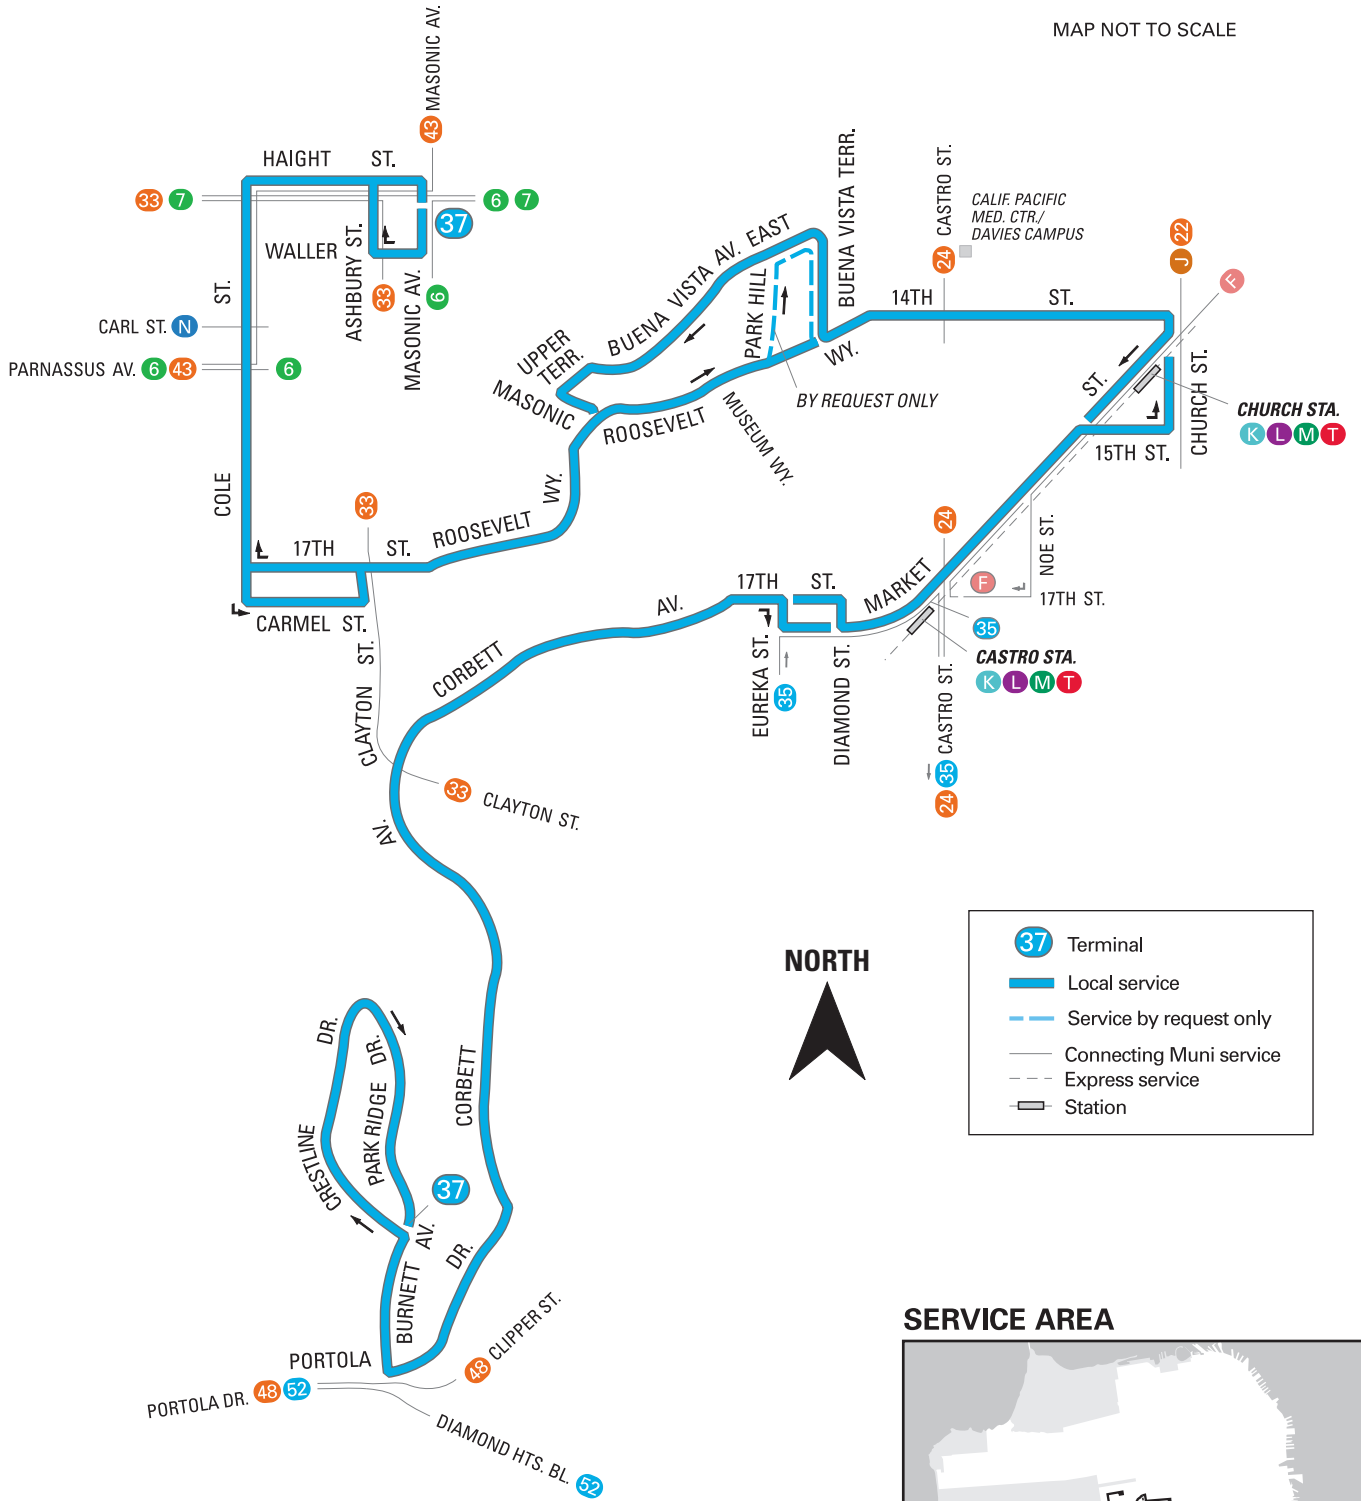

SFMTA
Municipal
Transportation
Agency

37 CORBETT

effective 8/12/2017

MAP NOT TO SCALE

SERVICE AREA