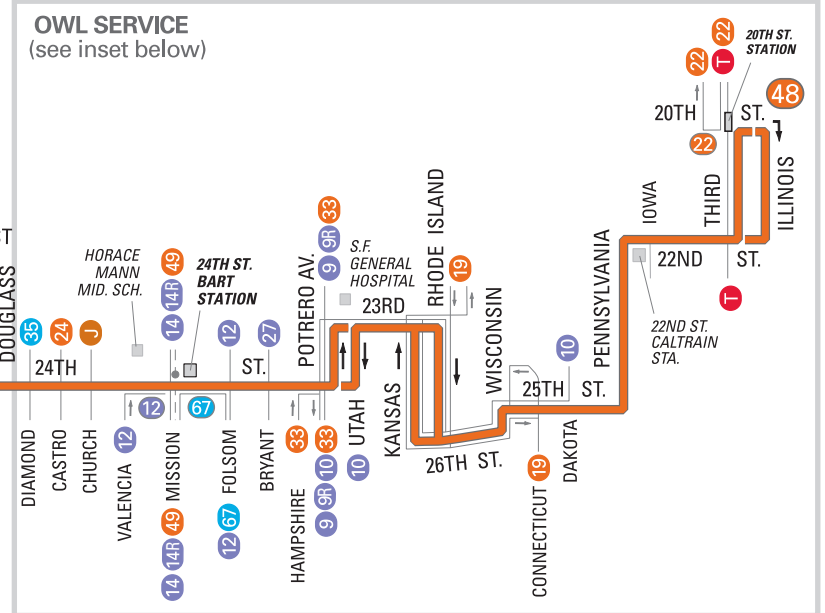

SFMTA
Municipal
Transportation
Agency

48 QUINTARA - 24TH ST.

effective 6/3/2017

MAP NOT TO SCALE

SERVICE AREA

- 48 Terminal
- Local service
- Service by request only
- Connecting Muni service
- Express service
- Station