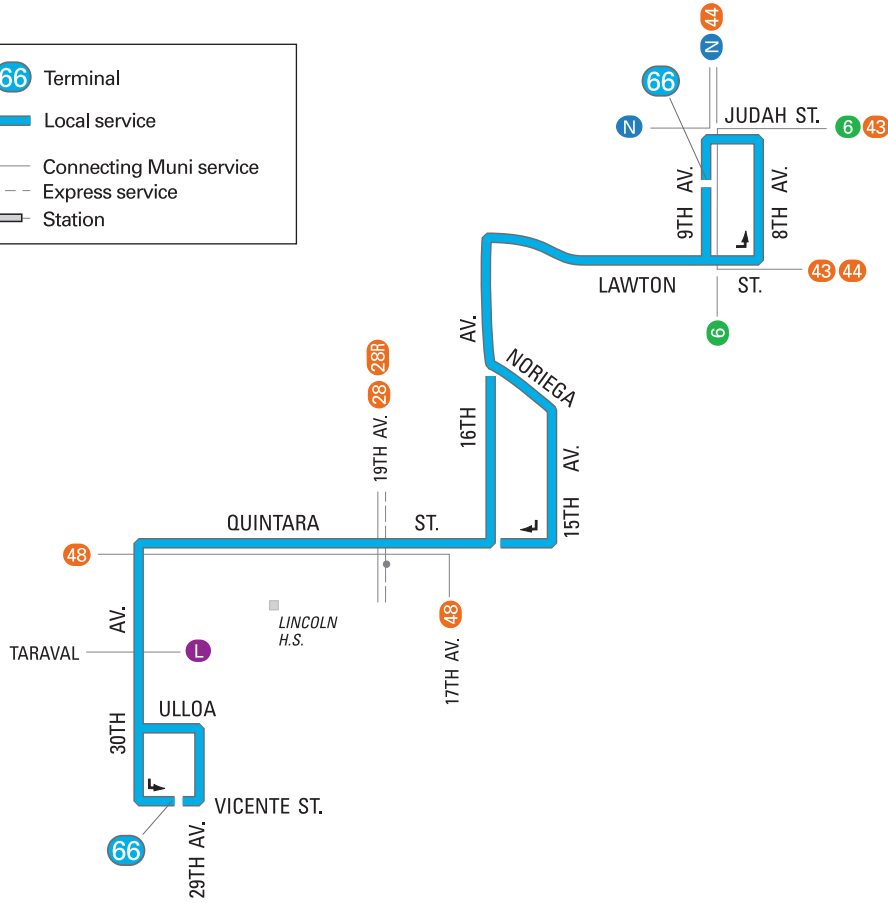

SFMTA
Municipal
Transportation
Agency

66 QUINTARA

effective 9/26/2015

MAP NOT TO SCALE

	Terminal
	Local service
	Connecting Muni service
	Express service
	Station

SERVICE AREA