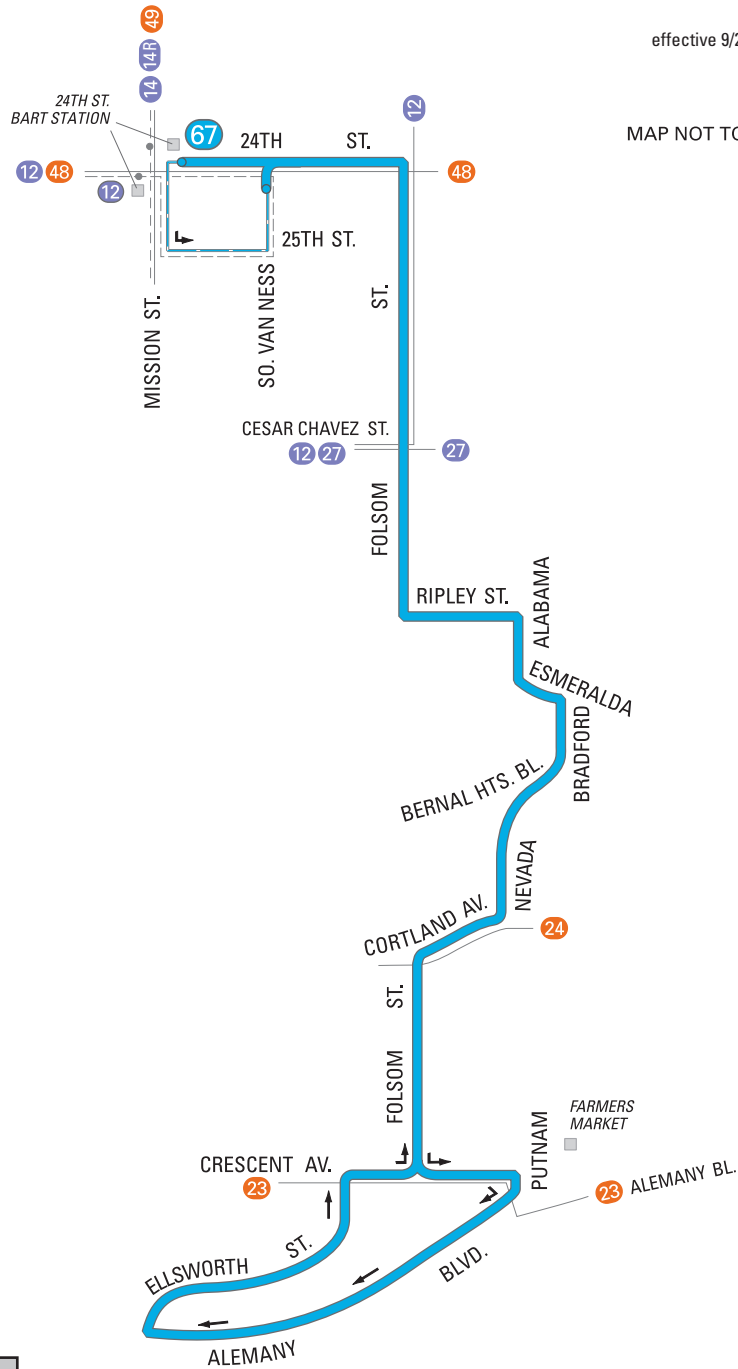

SFMTA
Municipal
Transportation
Agency

67 BERNAL HEIGHTS

effective 9/26/2015

MAP NOT TO SCALE

	Terminal
	Local service
	Connecting Muni service
	Express service
	Station

NORTH

SERVICE AREA