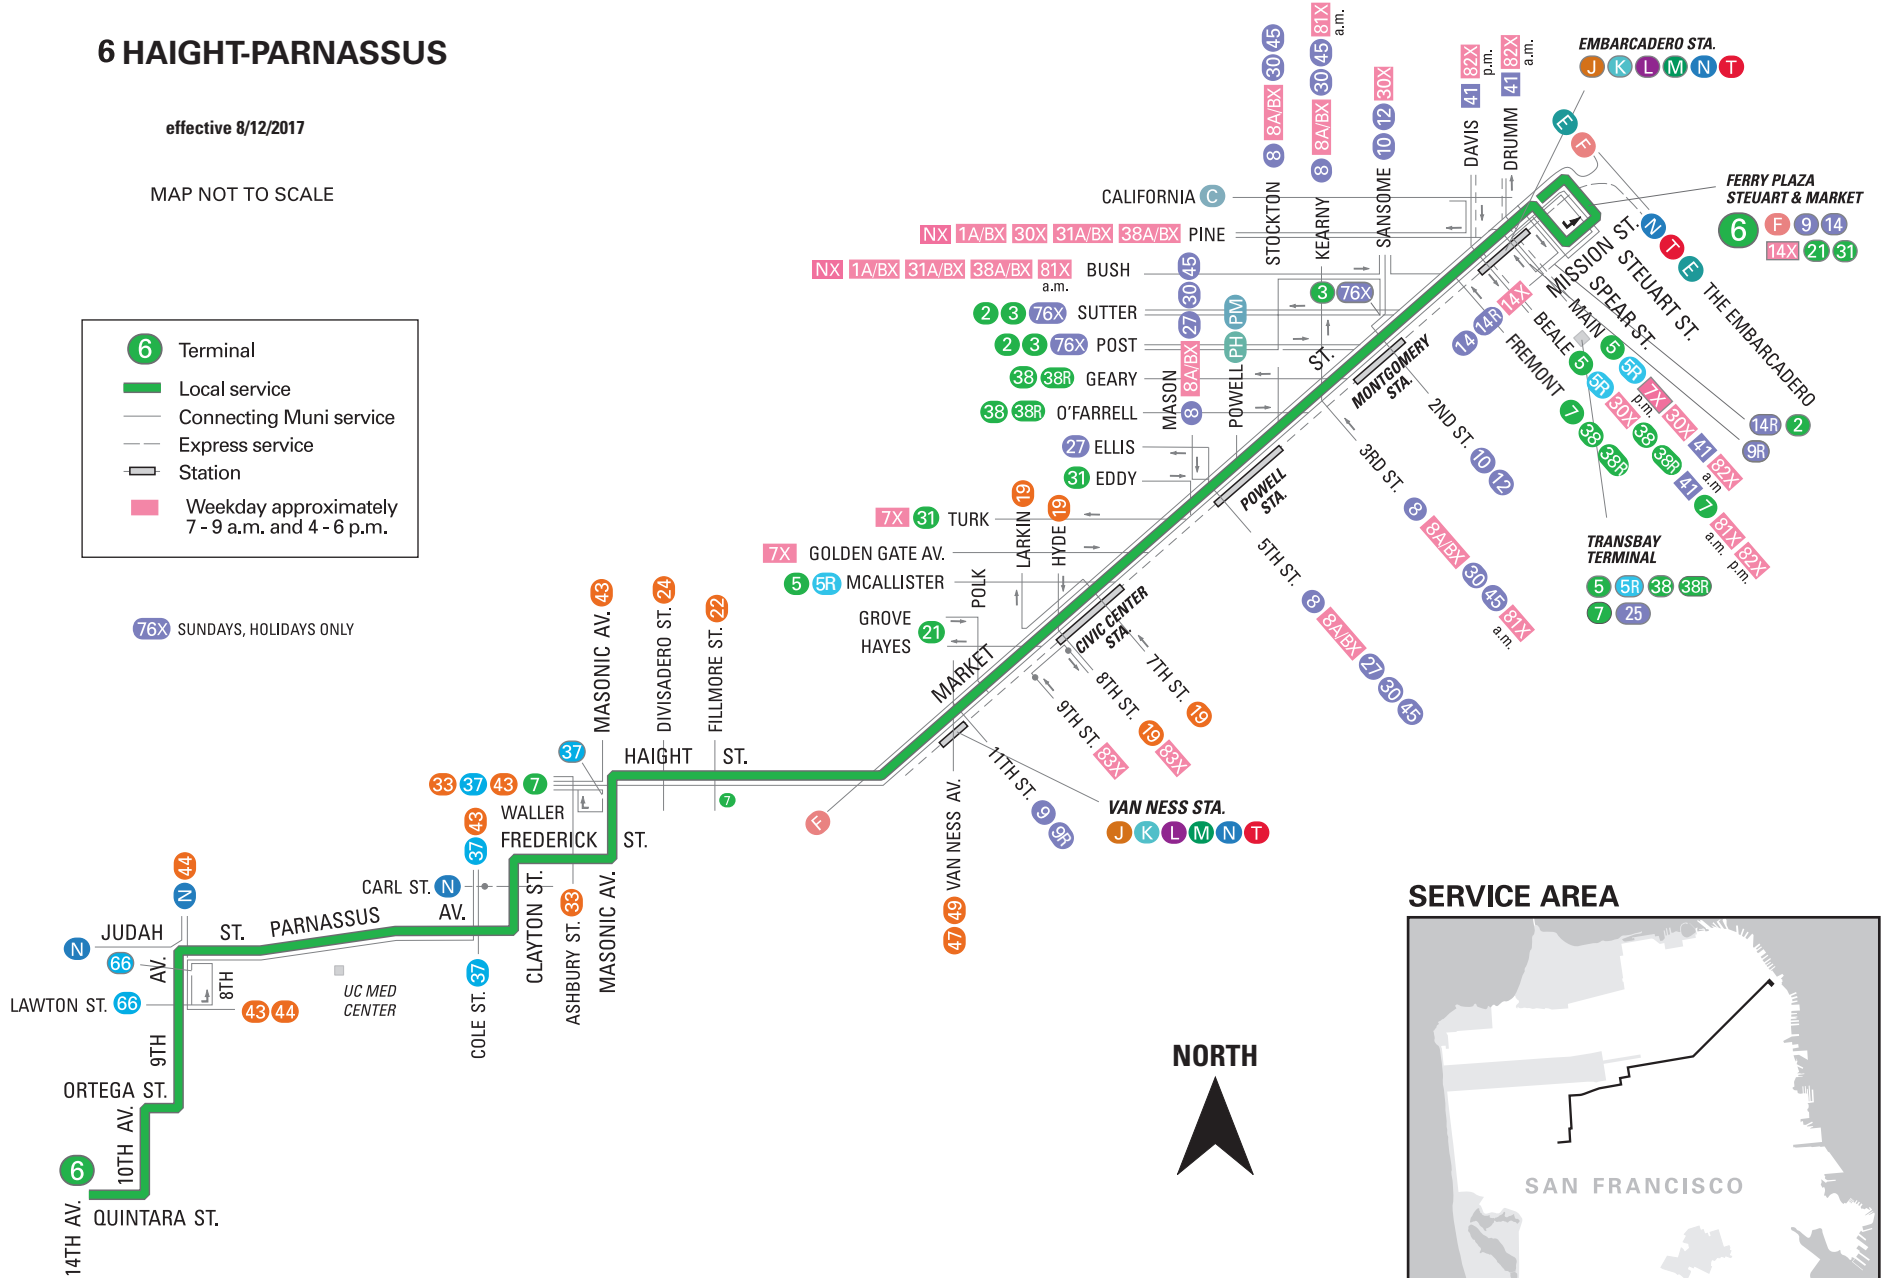

**SFMTA**  
Municipal  
Transportation  
Agency

# 6 HAIGHT-PARNASSUS

effective 8/12/2017

MAP NOT TO SCALE

- 6 Terminal
- Local service
- Connecting Muni service
- Express service
- Station
- Weekday approximately 7 - 9 a.m. and 4 - 6 p.m.

76X SUNDAYS, HOLIDAYS ONLY

## SERVICE AREA