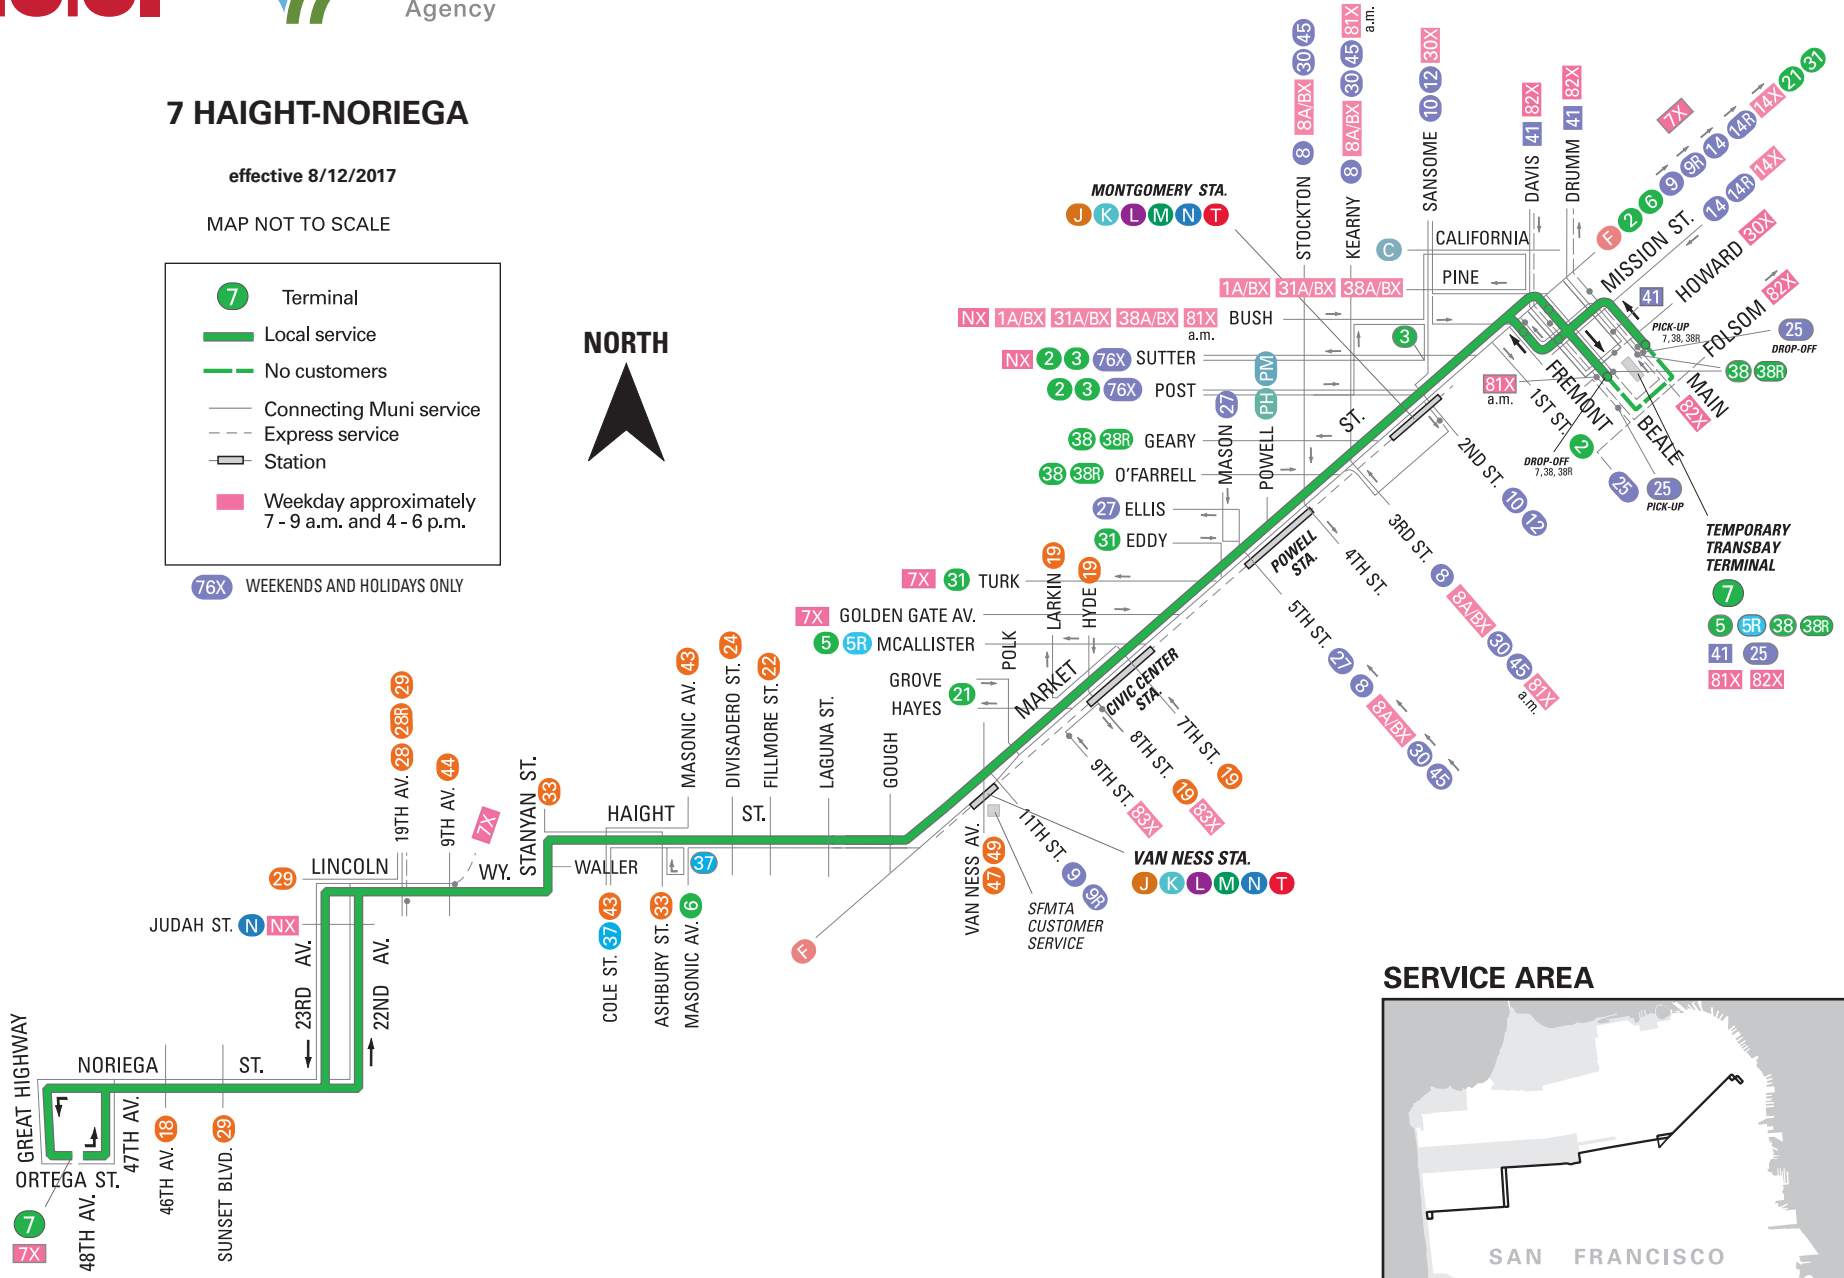

SFMTA
Municipal
Transportation
Agency

7 HAIGHT-NORIEGA

effective 8/12/2017

MAP NOT TO SCALE

	Terminal
	Local service
	No customers
	Connecting Muni service
	Express service
	Station
	Weekday approximately 7-9 a.m. and 4-6 p.m.

WEEKENDS AND HOLIDAYS ONLY

NORTH

SERVICE AREA