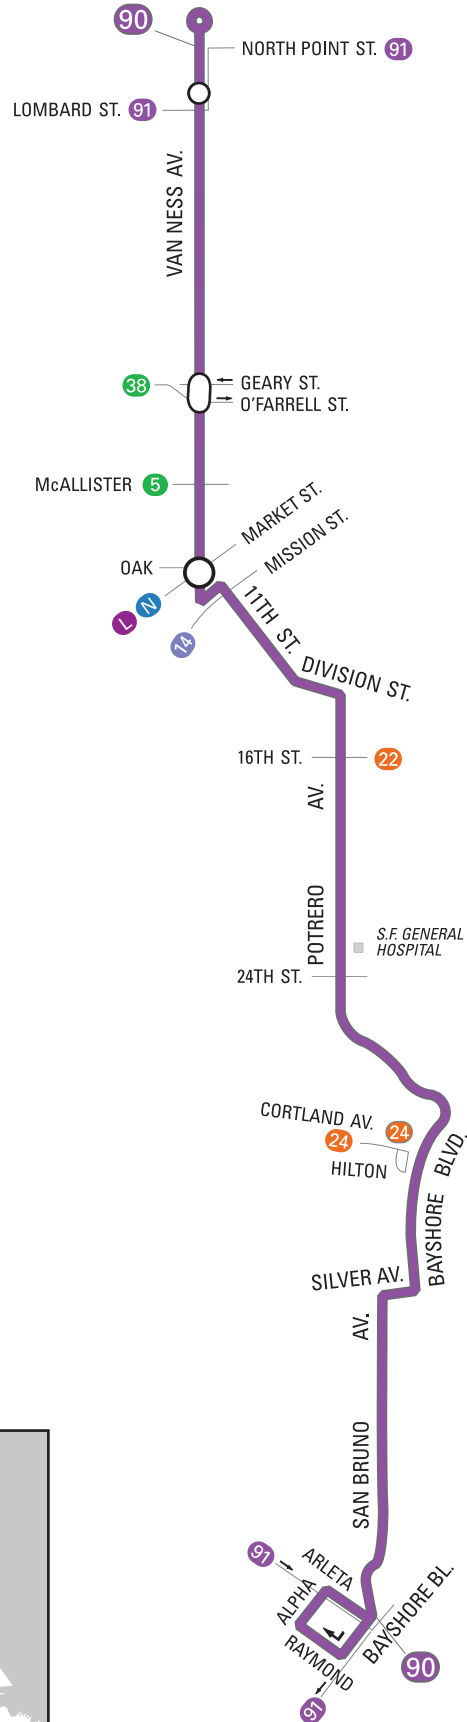

SFMTA
Municipal
Transportation
Agency

90 SAN BRUNO OWL

effective 9/26/2015

MAP NOT TO SCALE

	Terminal
	Local service
	Connecting Muni service
	Timed Transfer

NORTH

SERVICE AREA