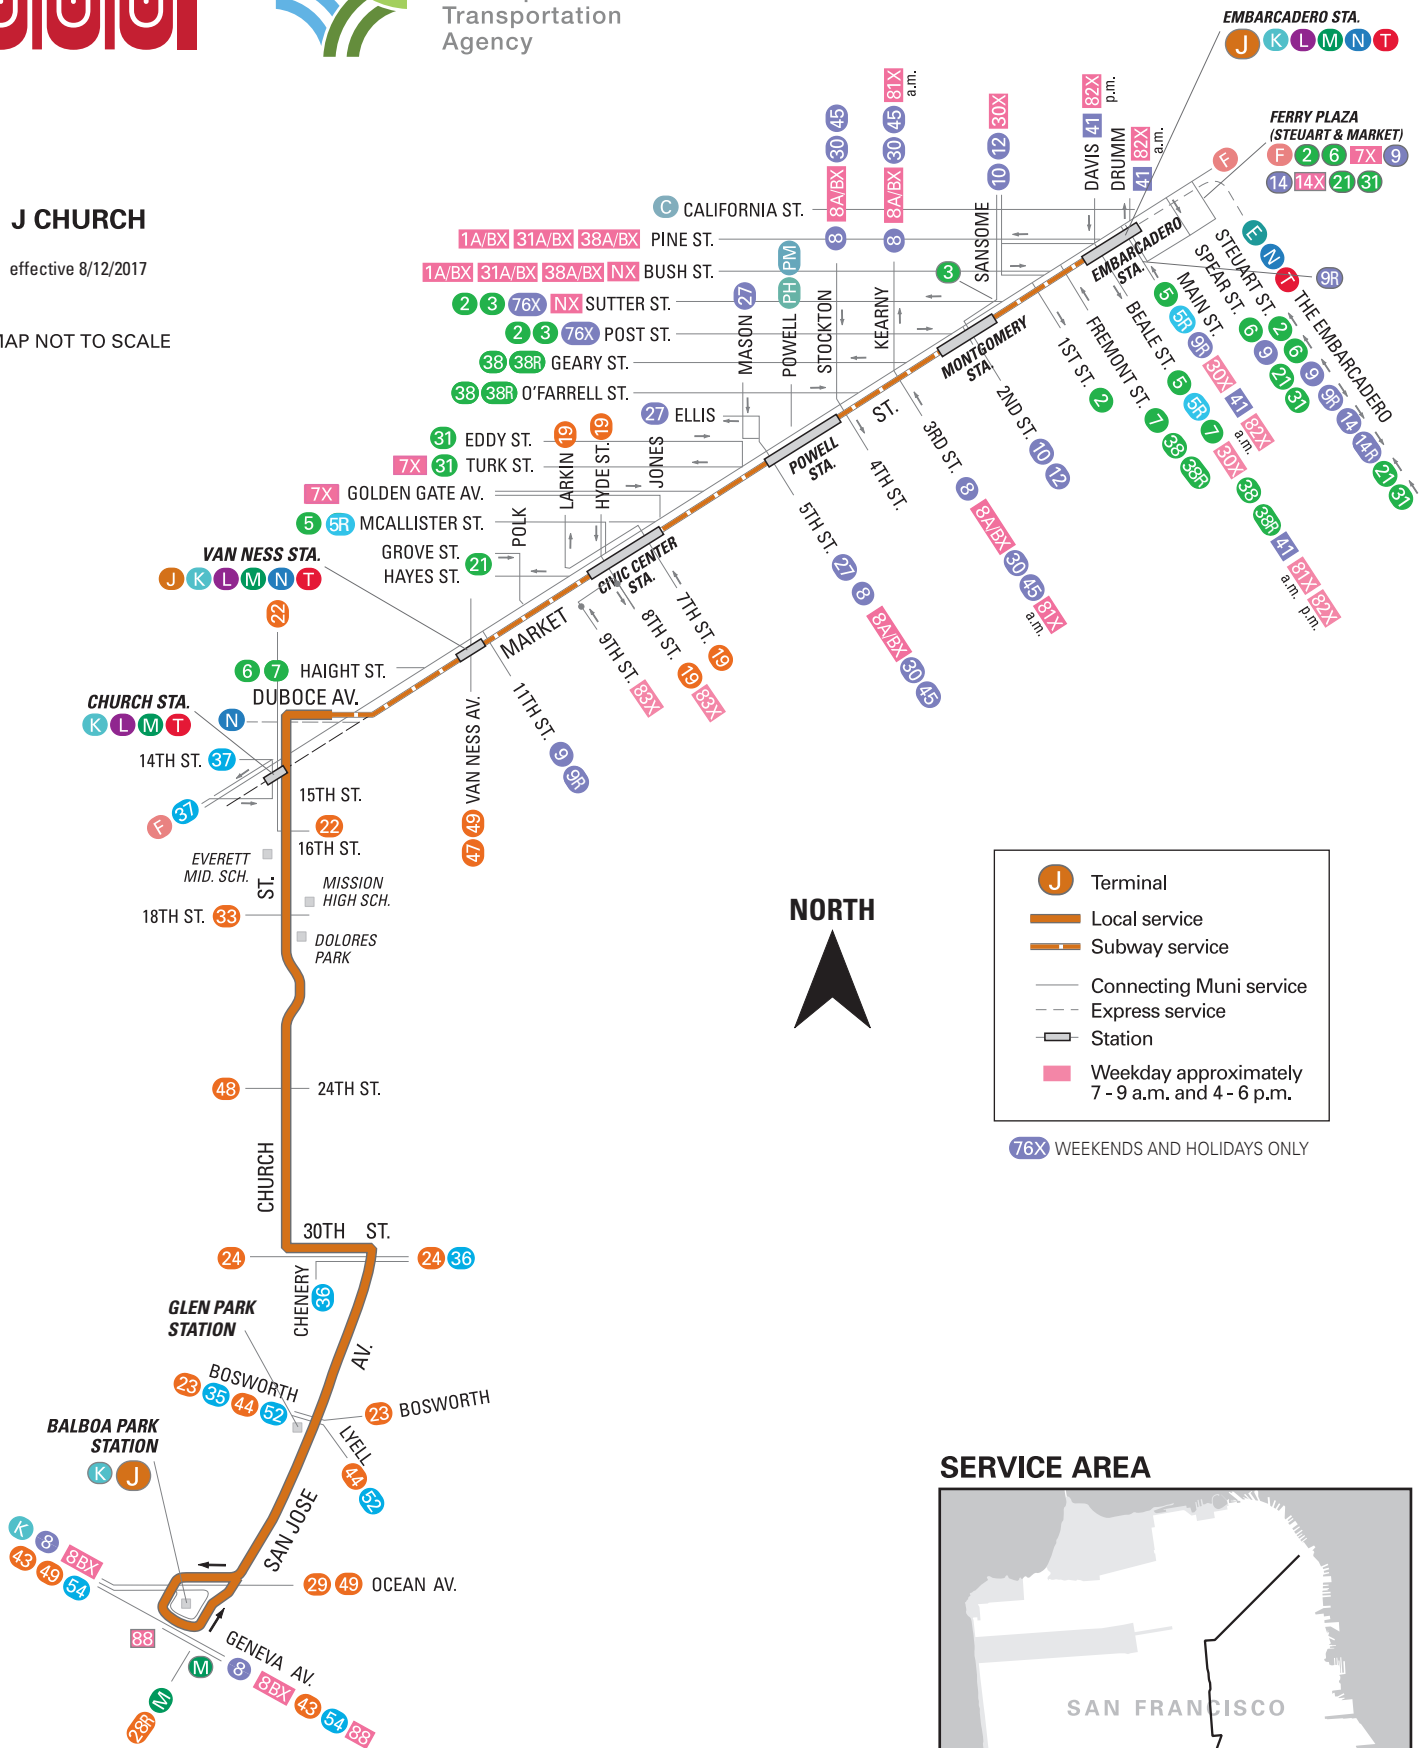

SFMTA
Municipal
Transportation
Agency

J CHURCH

effective 8/12/2017

MAP NOT TO SCALE

Legend:

- Terminal
- Local service
- Subway service
- Connecting Muni service
- Express service
- Station
- Weekday approximately 7 - 9 a.m. and 4 - 6 p.m.

76X WEEKENDS AND HOLIDAYS ONLY

SERVICE AREA