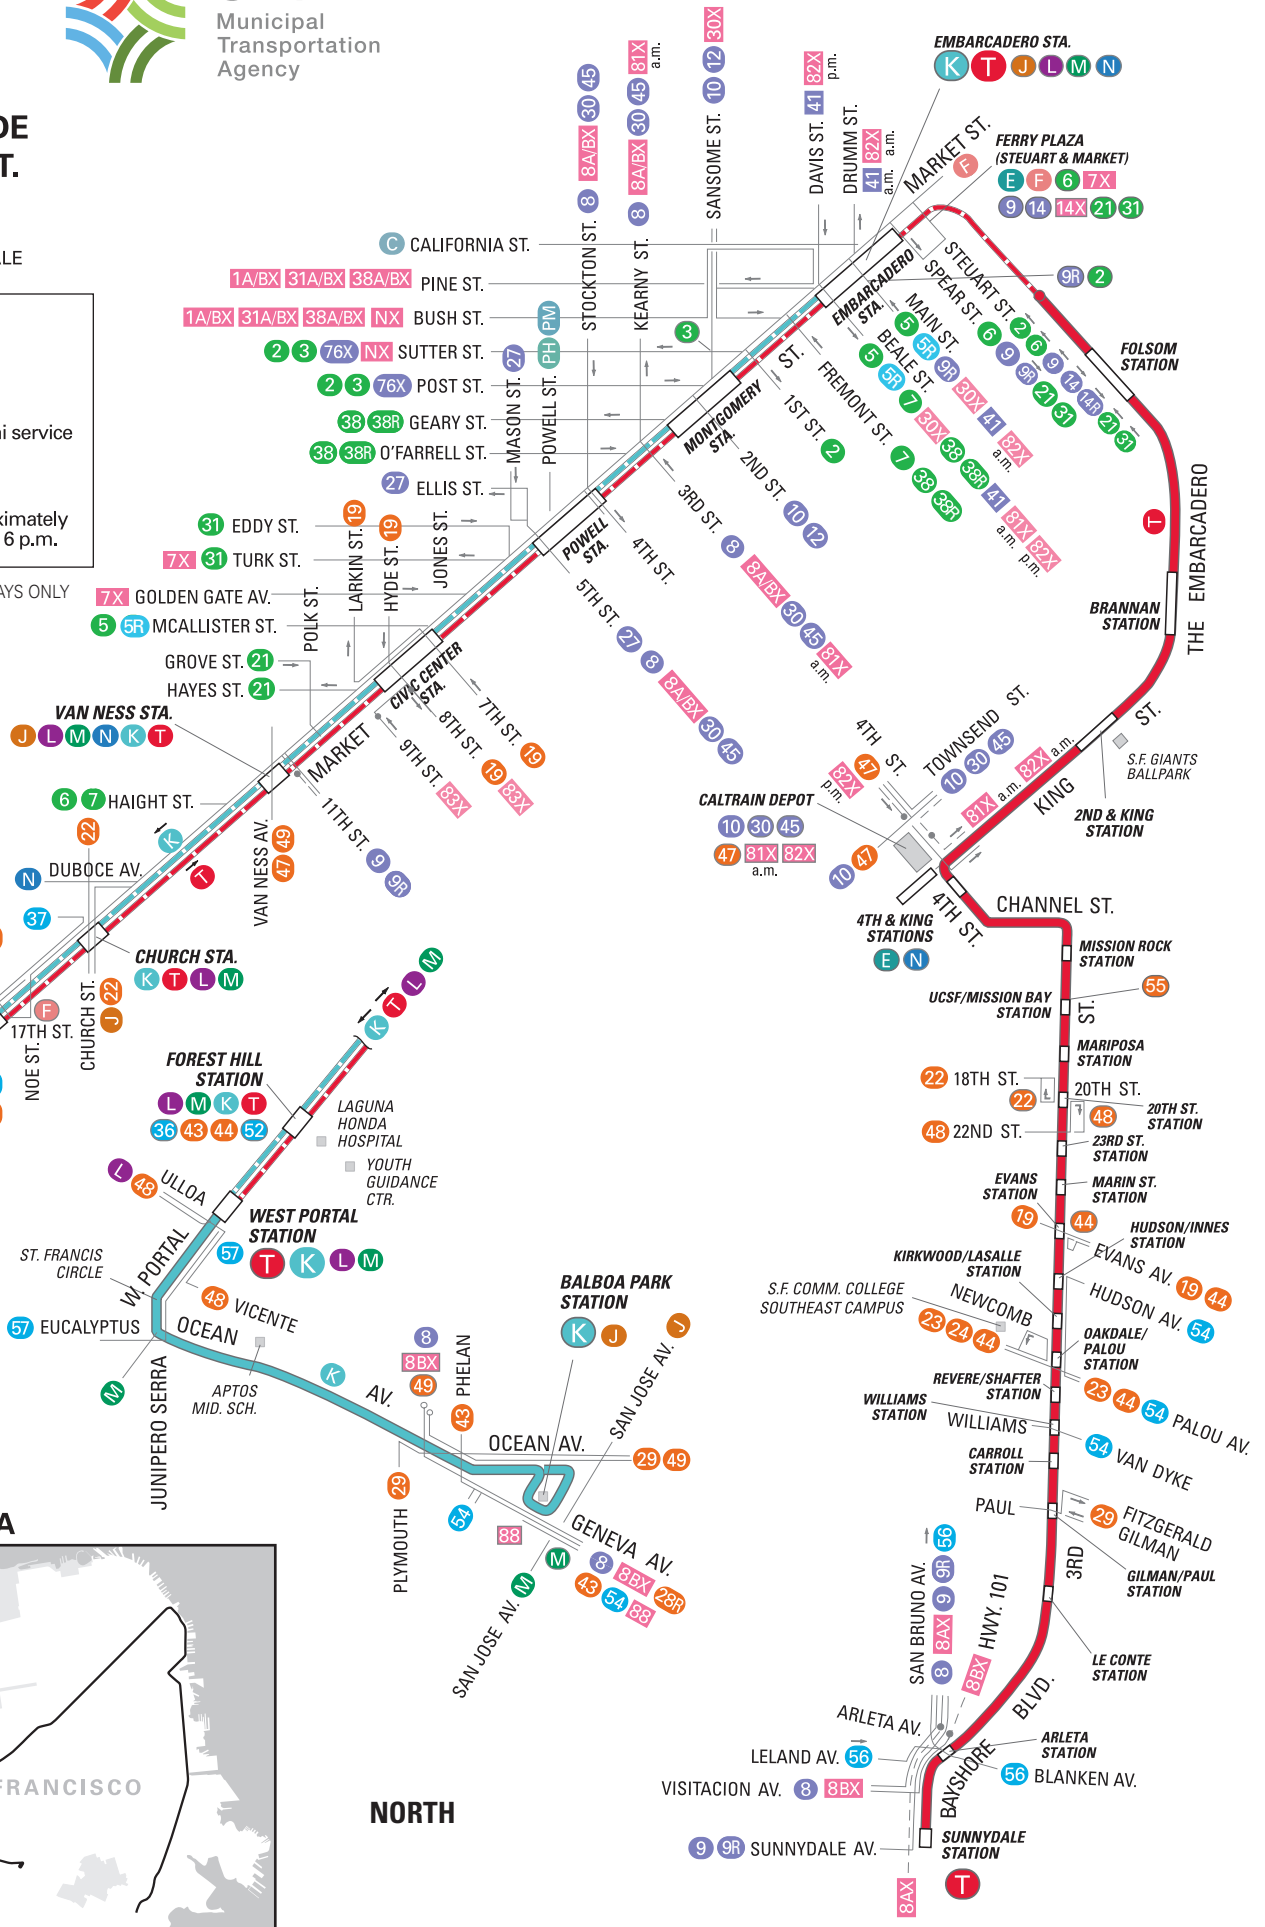

SFMTA
Municipal
Transportation
Agency

K INGLESIDE T THIRD ST.

effective 8/12/2017

MAP NOT TO SCALE

K T Terminal

Local service

Subway service

Connecting Muni service

Express service

Station

Weekday approximately 7-9 a.m. and 4-6 p.m.

76X WEEKENDS AND HOLIDAYS ONLY

SERVICE AREA

NORTH