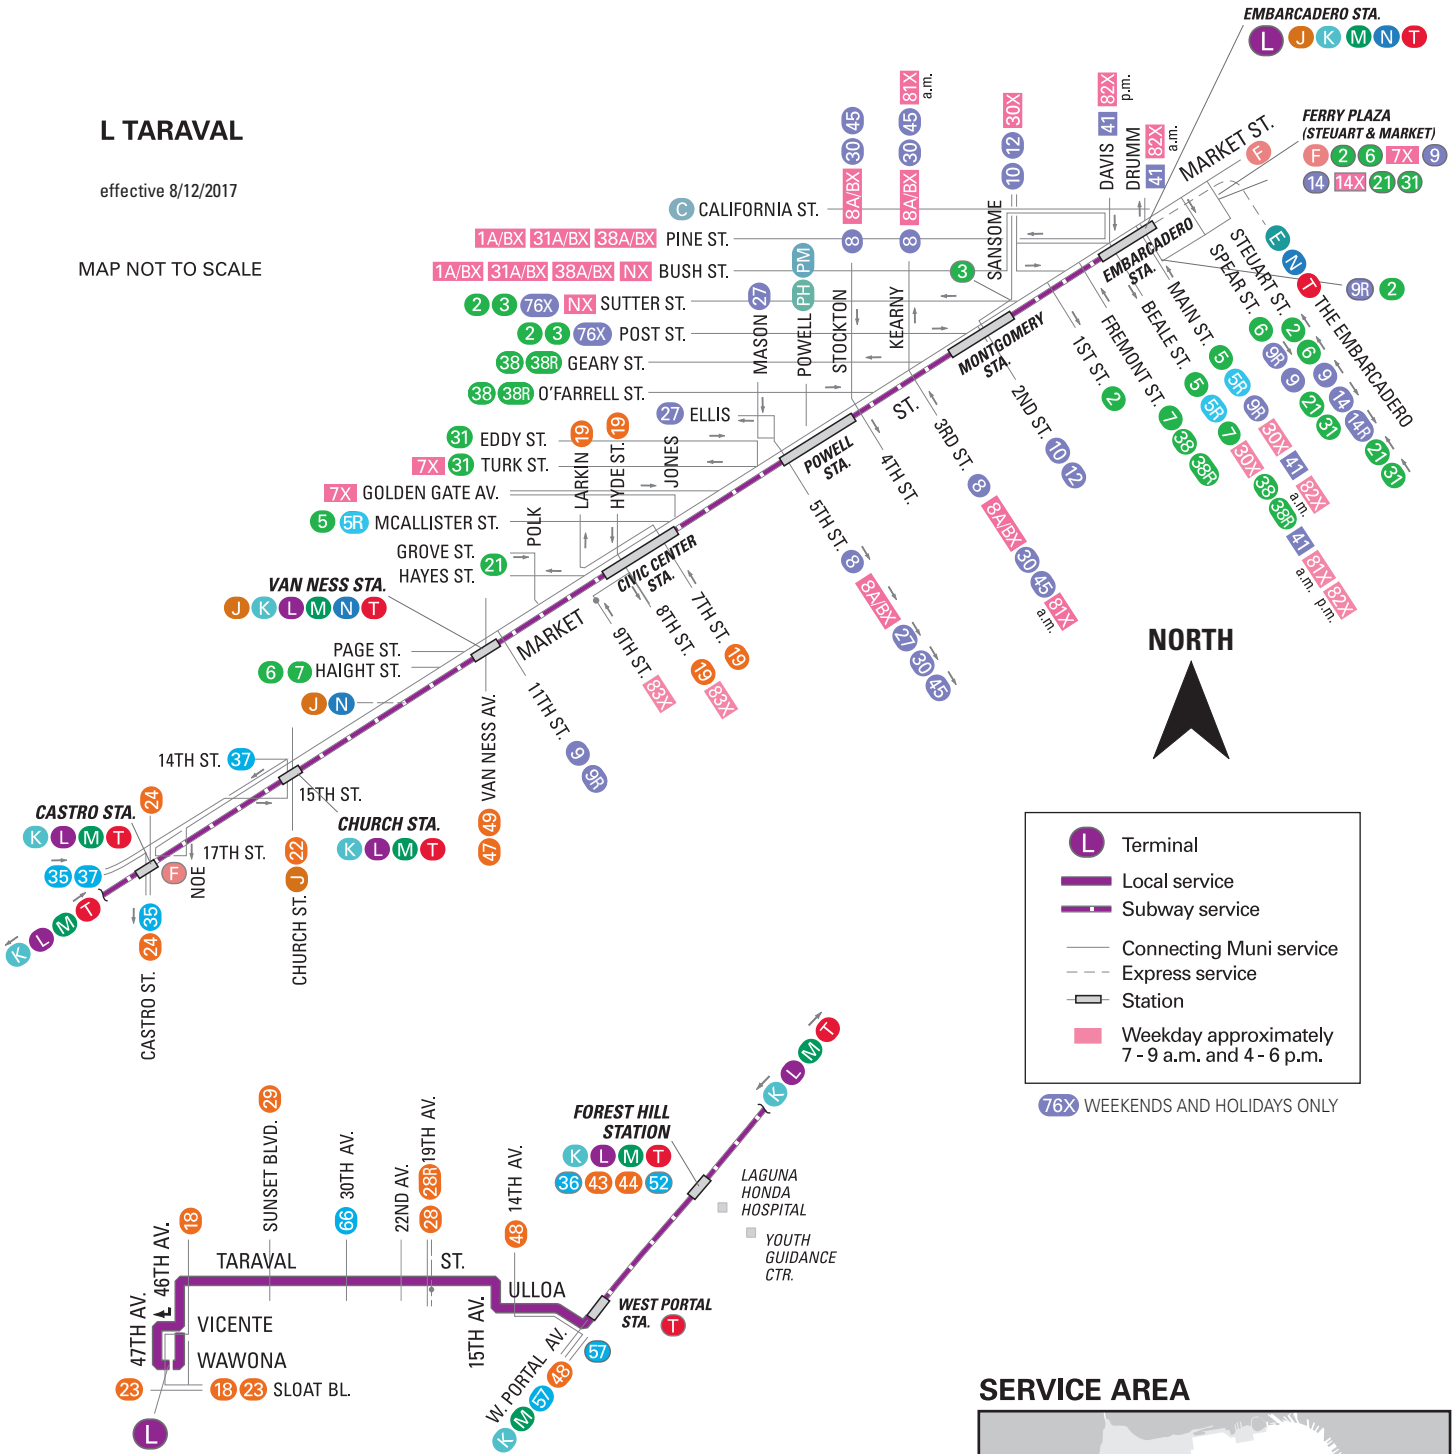

SFMTA
Municipal
Transportation
Agency

L TARAVAL

effective 8/12/2017

MAP NOT TO SCALE

NORTH

	Terminal
	Local service
	Subway service
	Connecting Muni service
	Express service
	Station
	Weekday approximately 7 - 9 a.m. and 4 - 6 p.m.

76X WEEKENDS AND HOLIDAYS ONLY

SERVICE AREA

SAN FRANCISCO