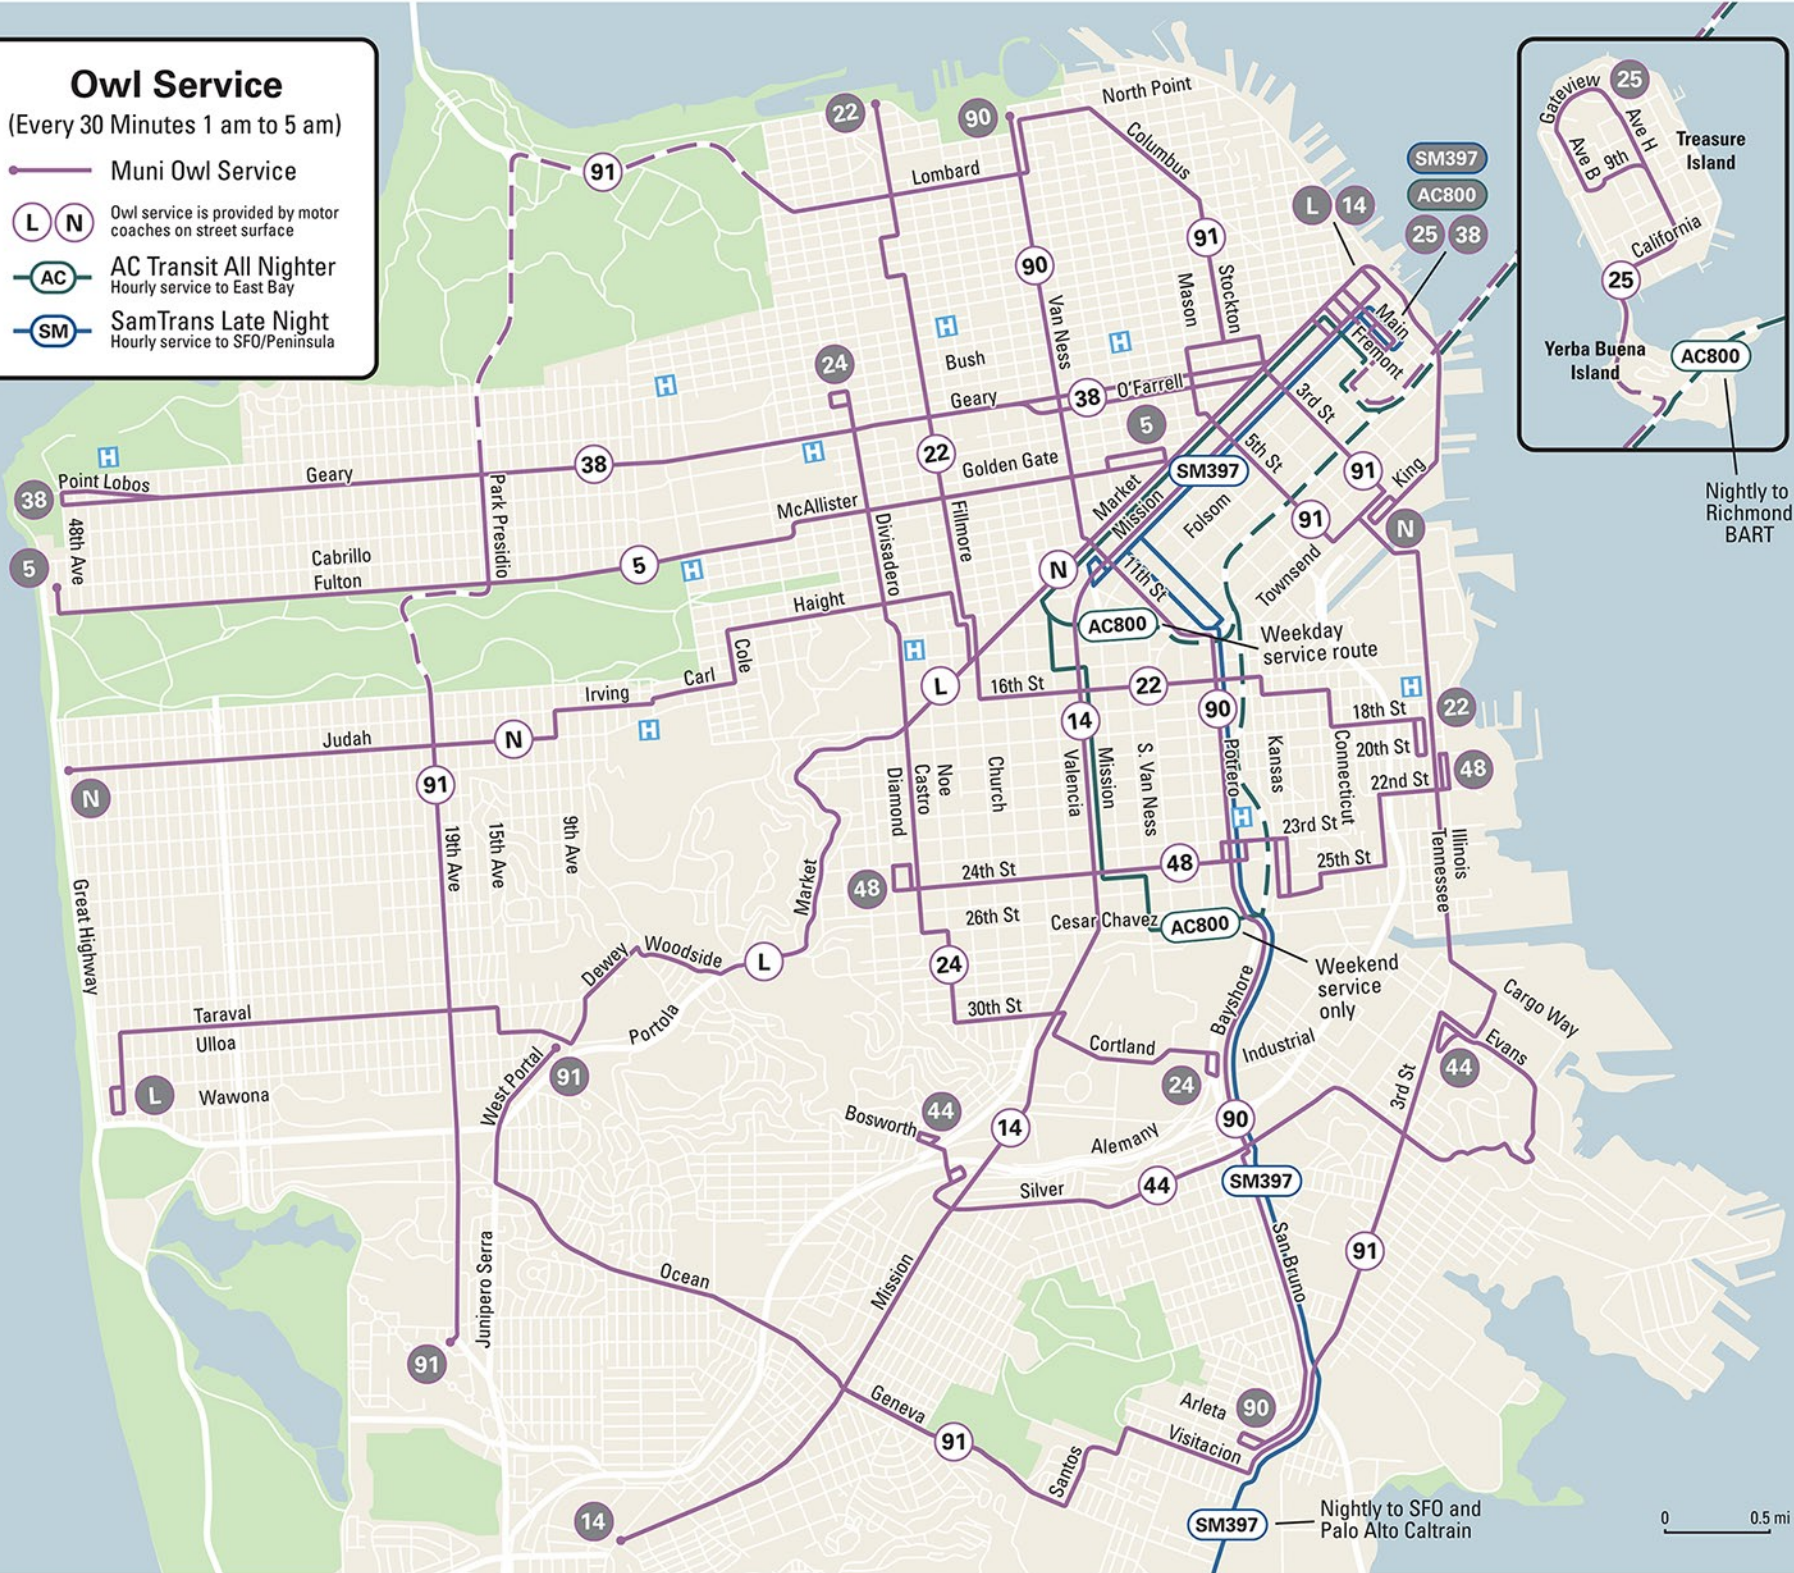

Owl Service

(Every 30 Minutes 1 am to 5 am)

-  Muni Owl Service
-  Owl service is provided by motor coaches on street surface
-  AC Transit All Nighter
Hourly service to East Bay
-  SamTrans Late Night
Hourly service to SFO/Peninsula

0 0.5 mi

Nightly to SFO and Palo Alto Caltrain

Nightly to Richmond BART