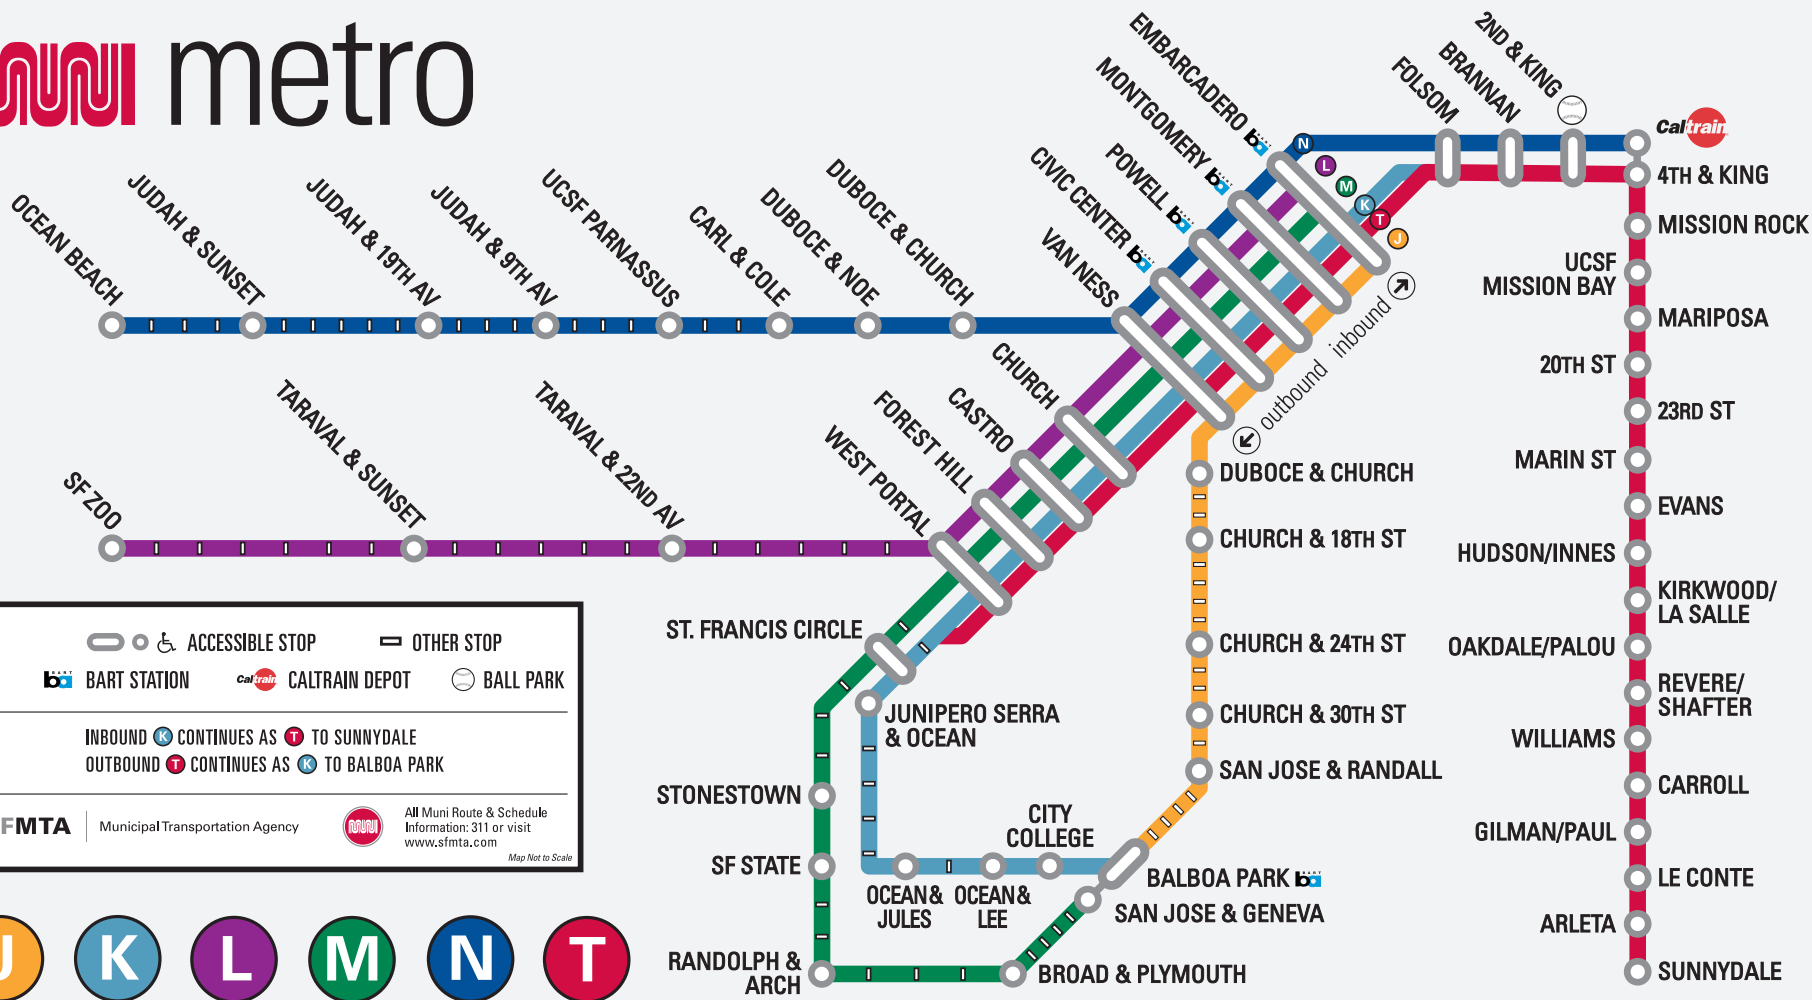

metro

		ACCESSIBLE STOP	OTHER STOP
		BART STATION	CALTRAIN DEPOT
		BALL PARK	
INBOUND  CONTINUES AS  TO SUNNYDALE			
OUTBOUND  CONTINUES AS  TO BALBOA PARK			
SFMTA	Municipal Transportation Agency		All Muni Route and Schedule Information: 311 or visit www.sfmta.com

Map Not to Scale