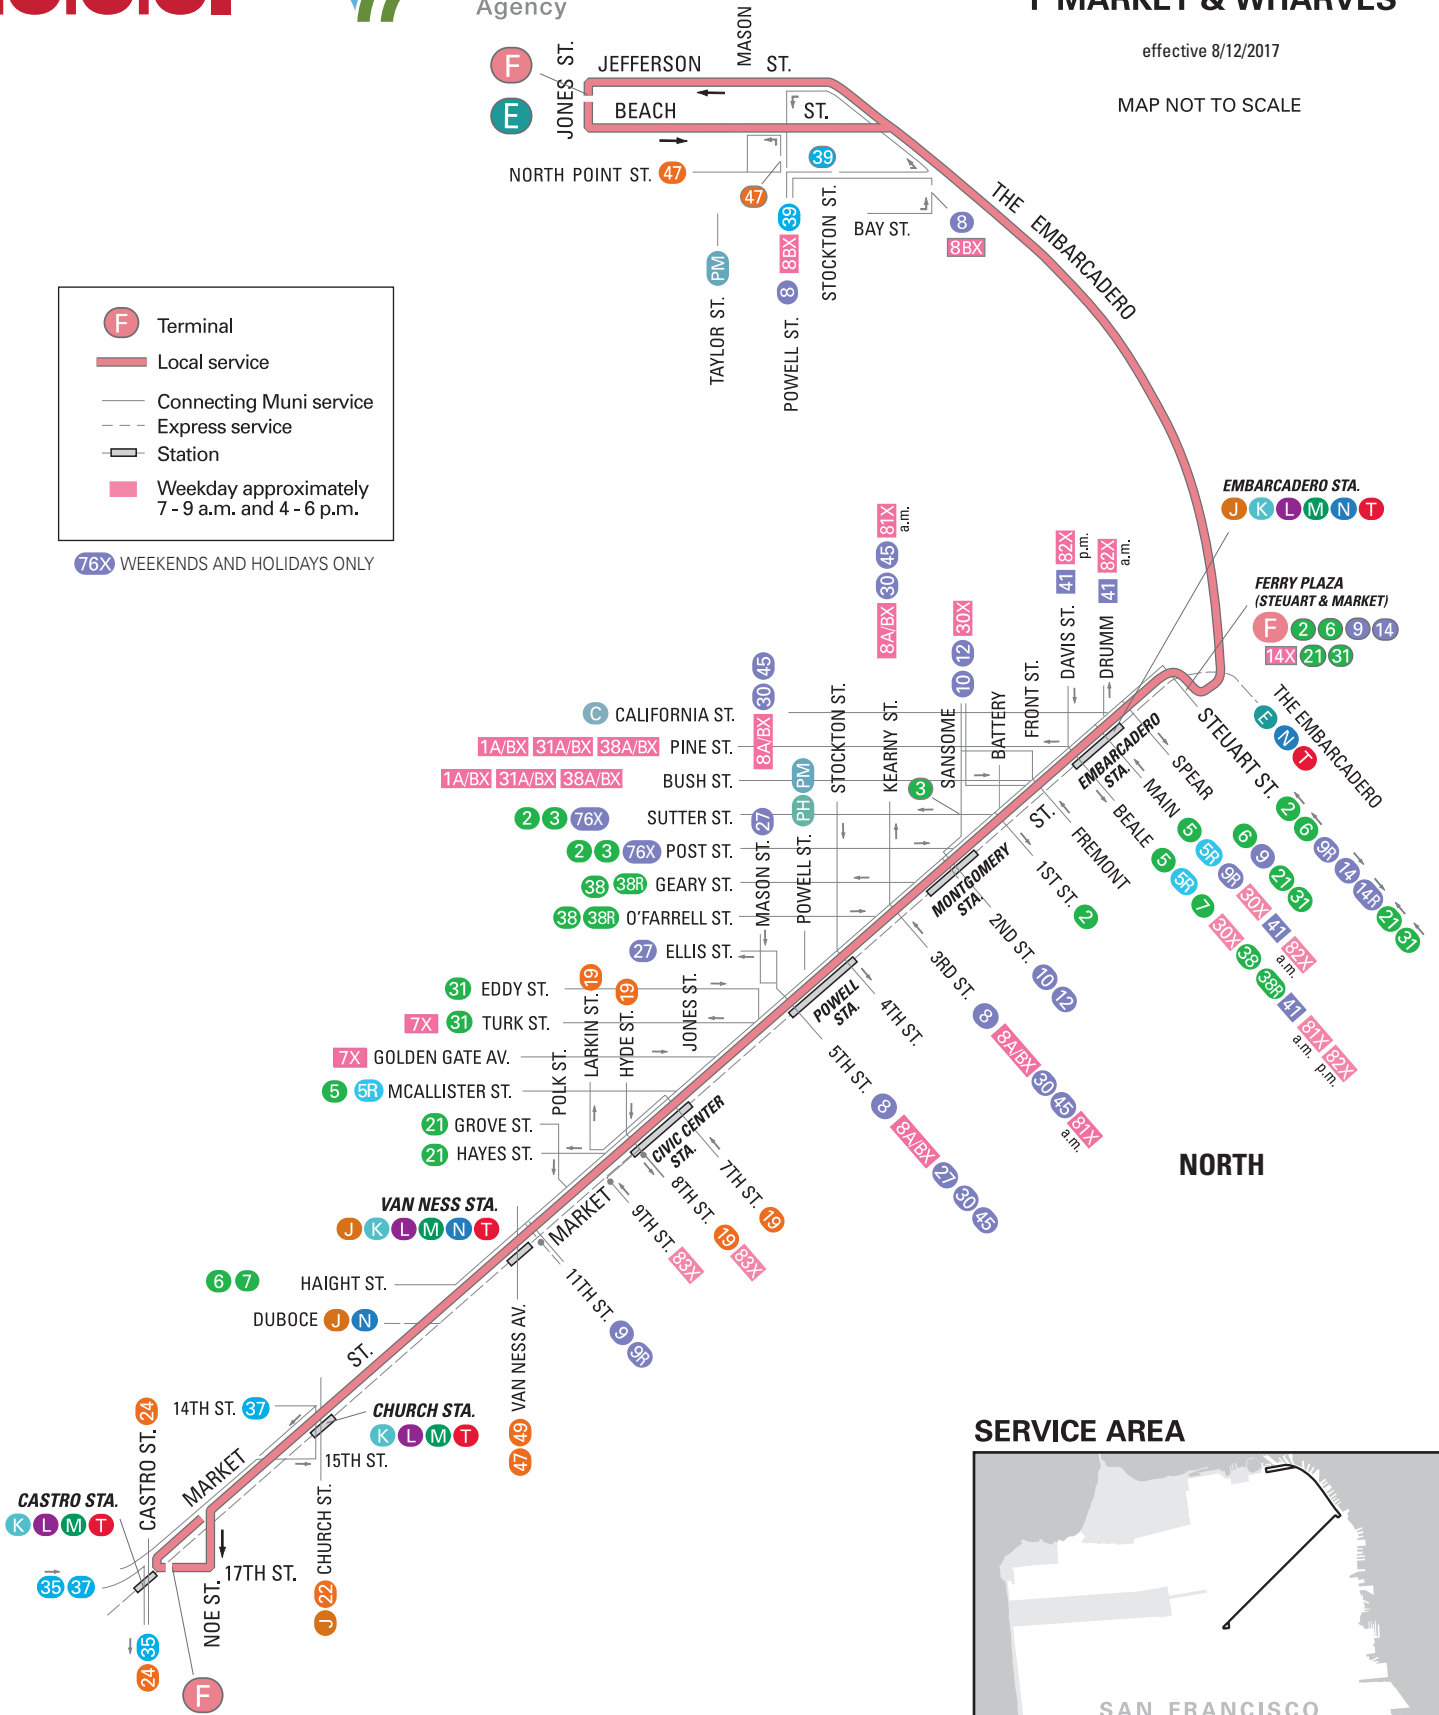

SFMTA
Municipal
Transportation
Agency

F MARKET & WHARVES

effective 8/12/2017

MAP NOT TO SCALE

- F Terminal
- Local service
- Connecting Muni service
- Express service
- Station
- Weekday approximately 7-9 a.m. and 4-6 p.m.

76X WEEKENDS AND HOLIDAYS ONLY

SERVICE AREA