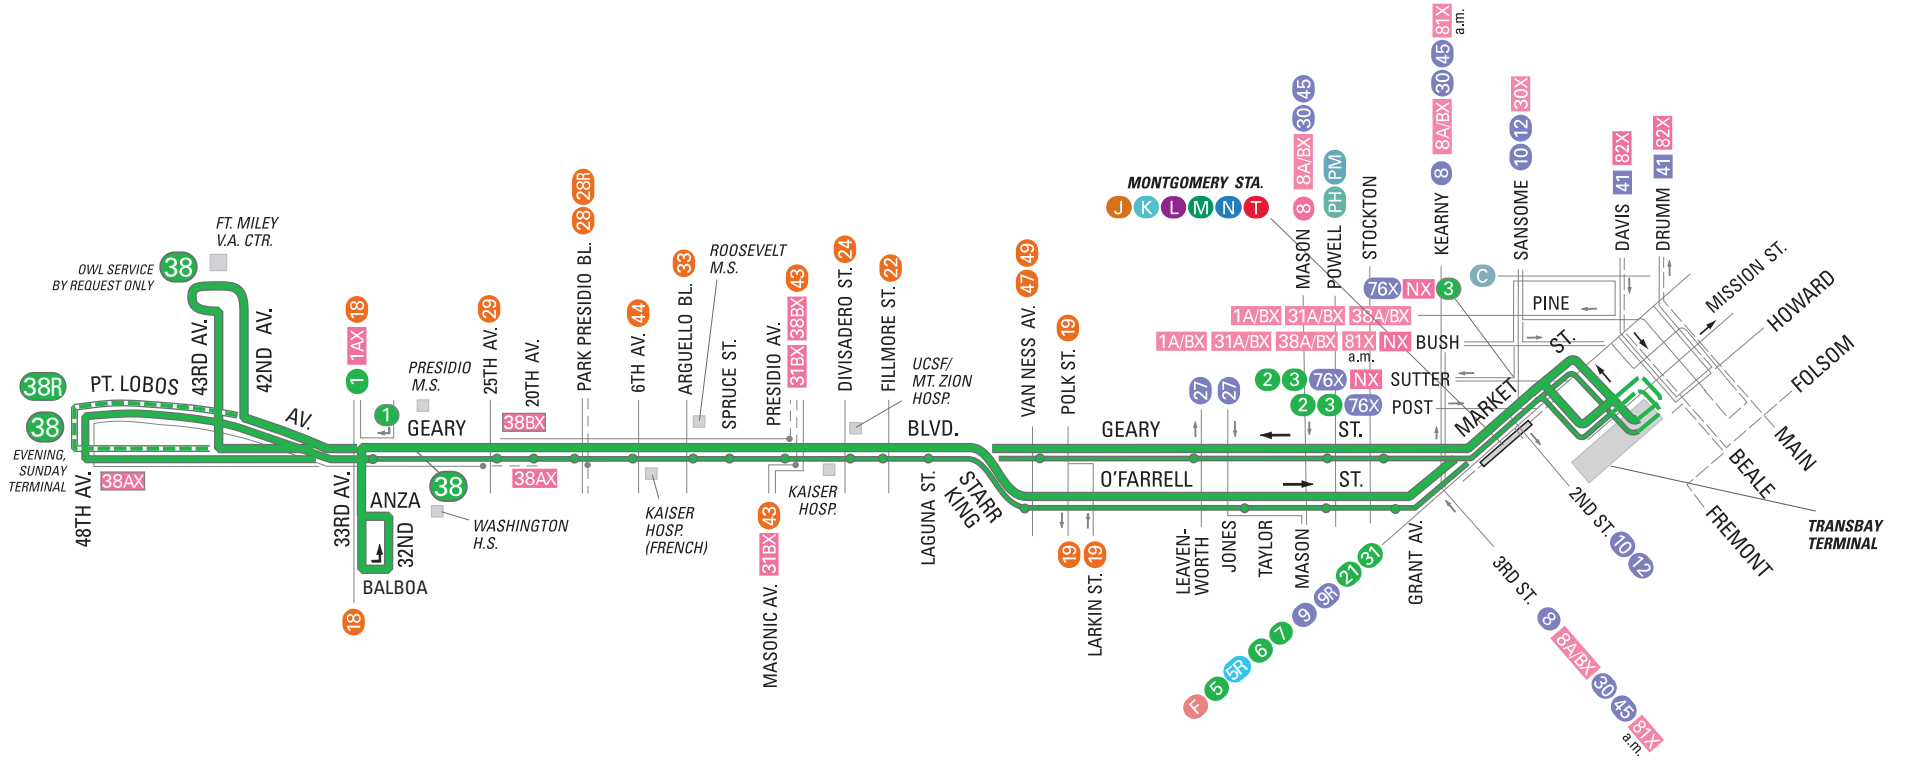

# 38 GEARY 38R GEARY RAPID

effective 6/16/2018

MAP NOT TO SCALE

## SERVICE AREA

NORTH

- 38 38R** Terminal
- Local service
- Service variation
- Limited-stop service
- No customers
- Connecting Muni service
- Express service
- Station
- Weekday approximately 7 - 9 a.m. and 4 - 6 p.m.

**76X** WEEKENDS, HOLIDAYS ONLY