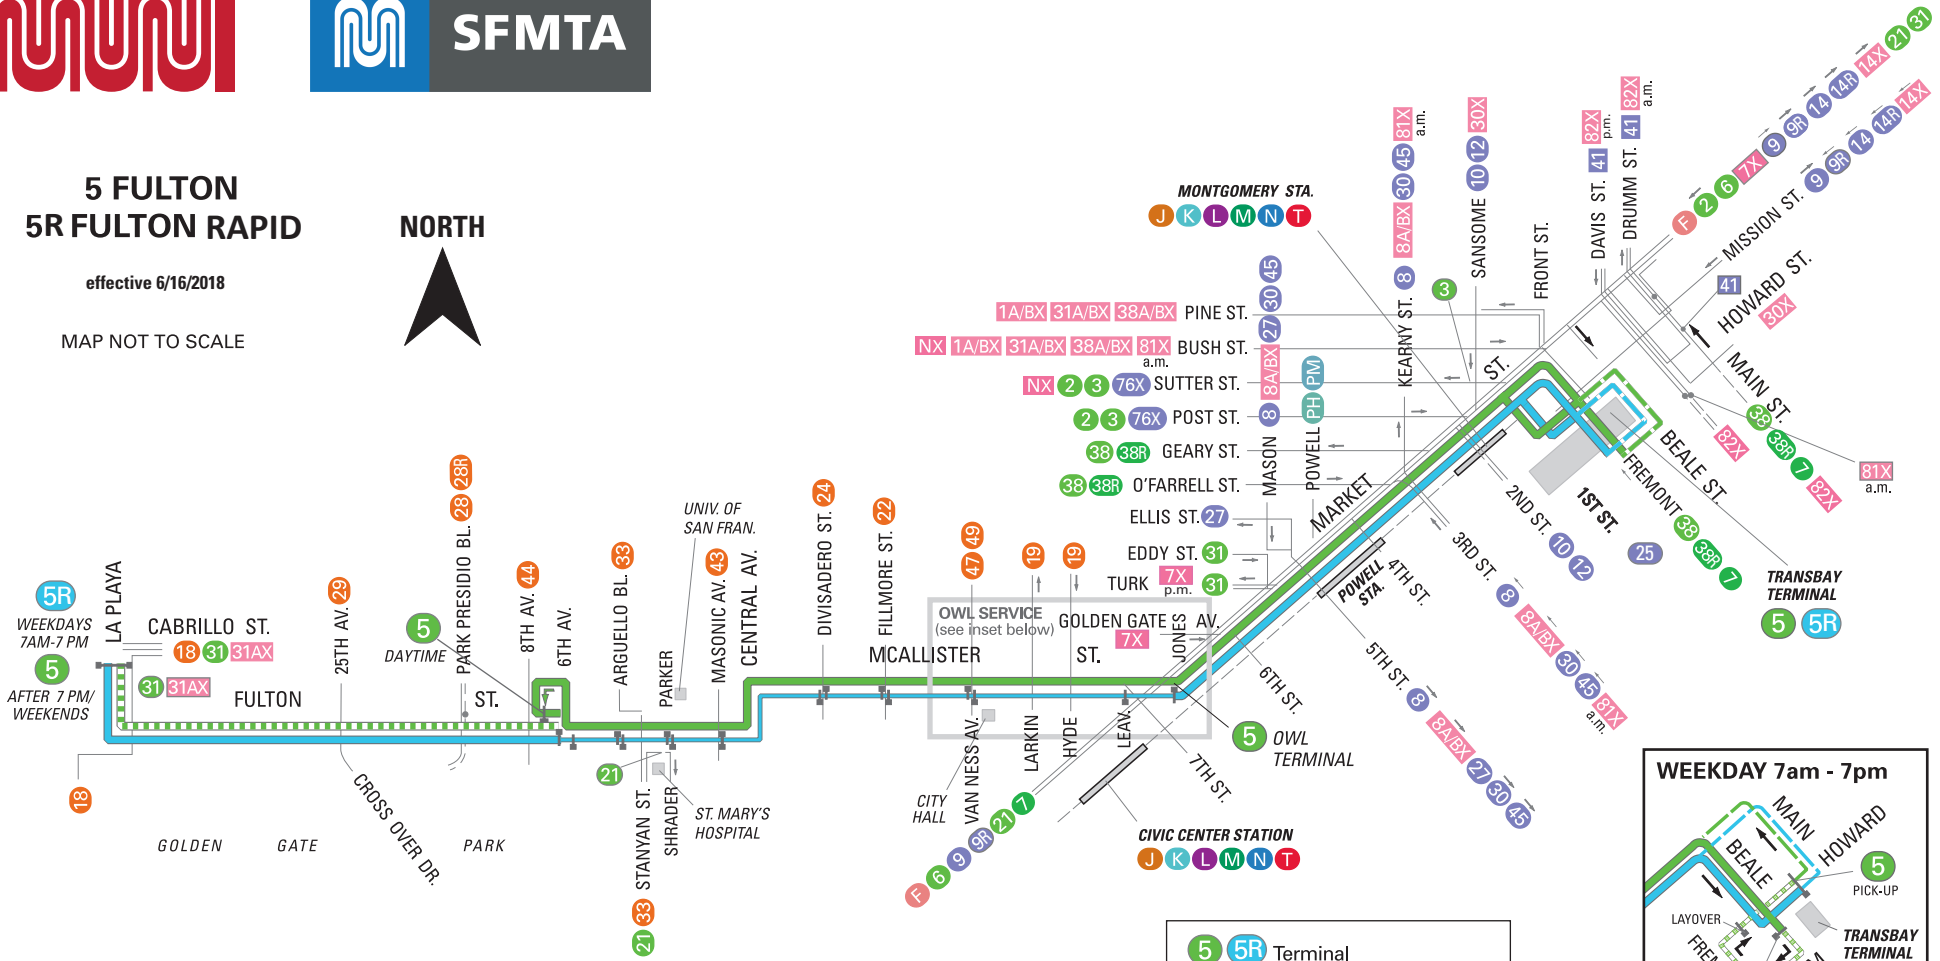

# 5 FULTON 5R FULTON RAPID

effective 6/16/2018

MAP NOT TO SCALE

## SERVICE AREA

- 5 5R** Terminal
- 5 Local service (MC)
- 5R Local service (TC)
- 5R rapid service/stop (weekdays 7am-7pm)
- - - 5 line after 7pm, before 7am and weekends (TC)
- - - 5 line 7am-7pm, weekdays
- - - No customers
- Connecting Muni service
- - - Express service
- Station
- Weekday approximately 7-9 a.m. and 4-6 p.m.