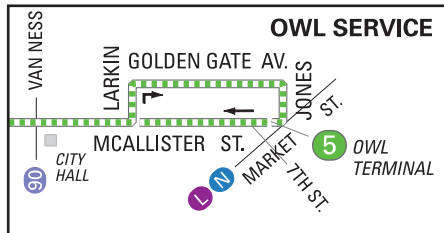

# 5 FULTON 5R FULTON RAPID

effective 6/16/2018

MAP NOT TO SCALE

## SERVICE AREA

- 5 5R** Terminal
- 5 Local service (MC)
- 5R Local service (TC)
- 5R rapid service/stop (weekdays 7am-7pm)
- - - 5 line after 7pm, before 7am and weekends (TC)
- - - 5 line 7am-7pm, weekdays
- - - No customers
- Connecting Muni service
- - - Express service
- Station
- Weekday approximately 7-9 a.m. and 4-6 p.m.