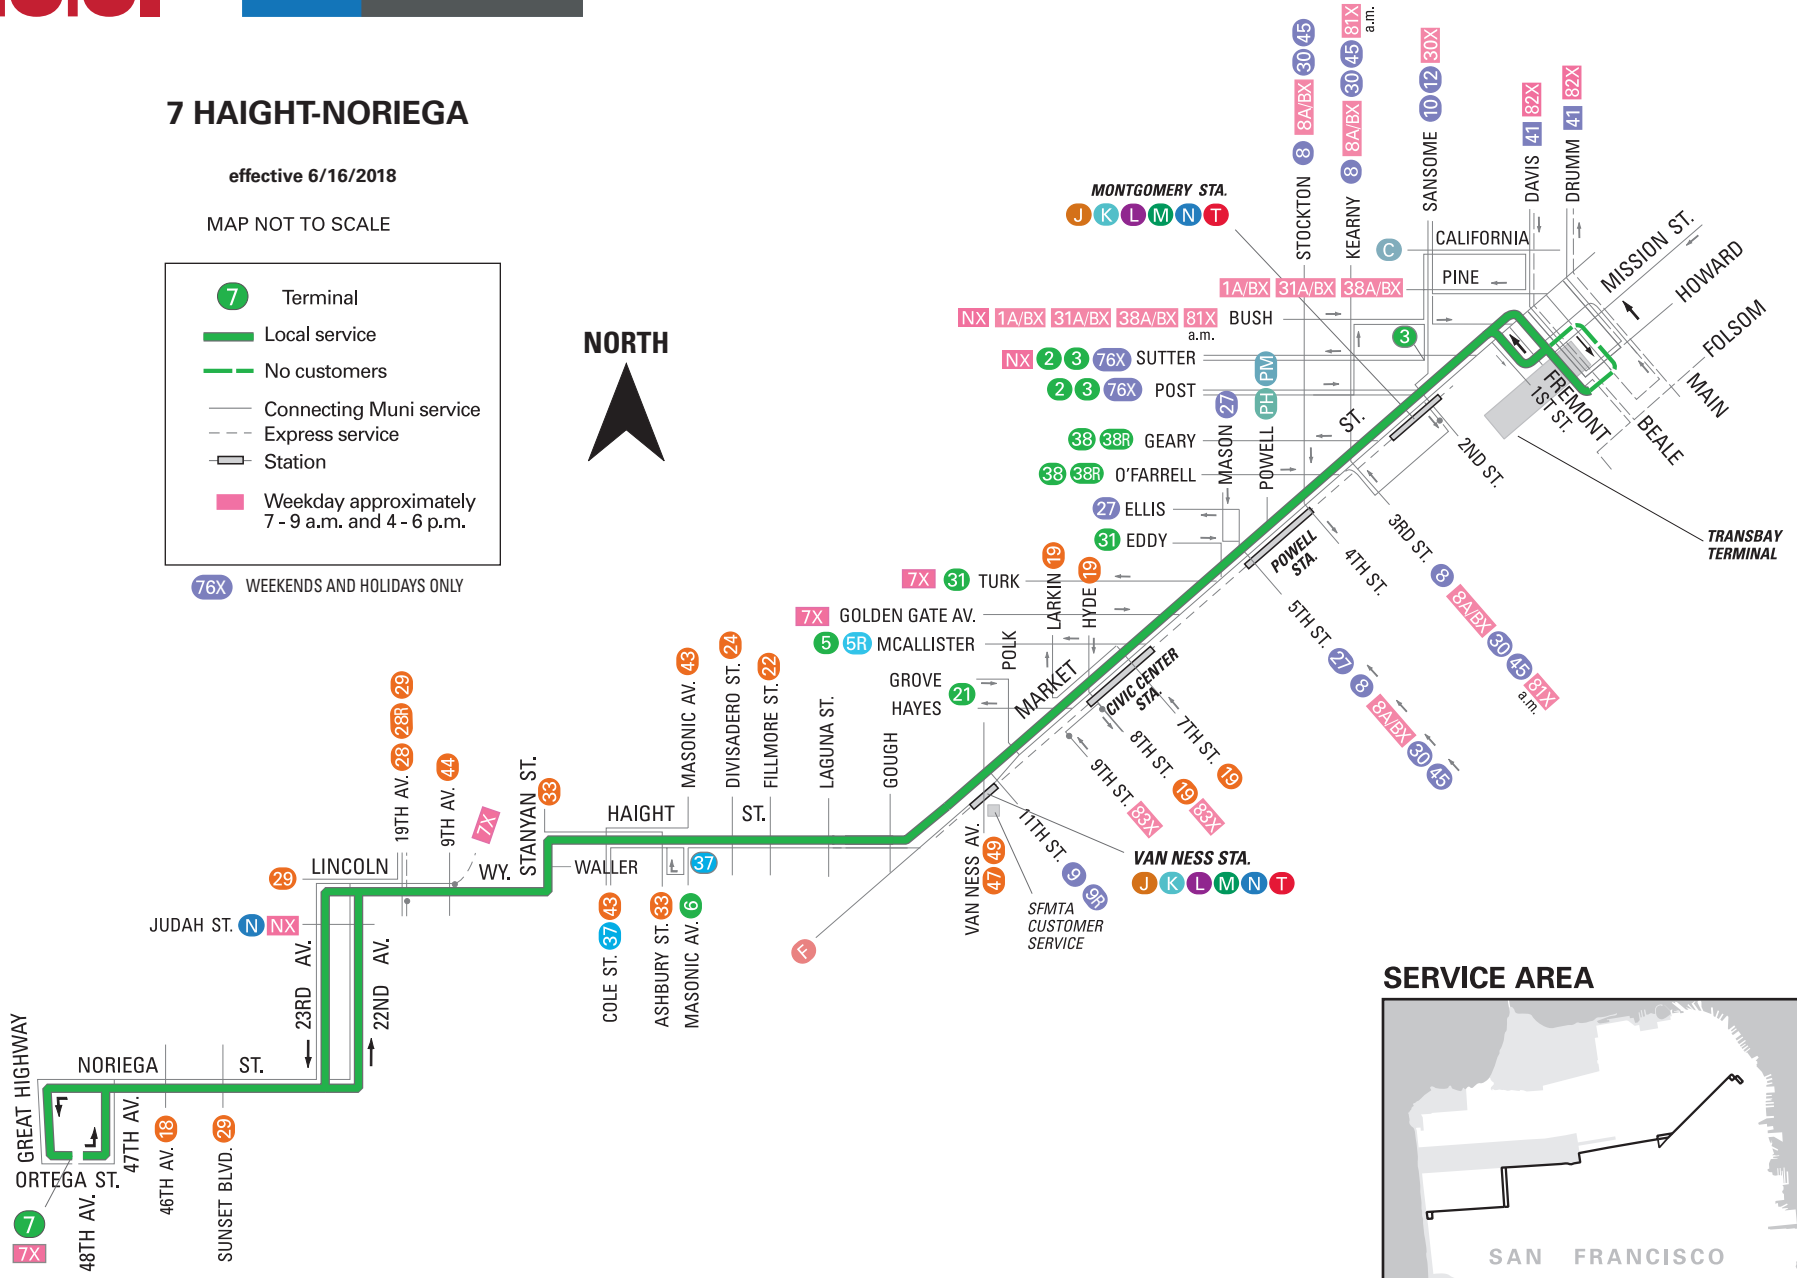

# 7 HAIGHT-NORIEGA

effective 6/16/2018

MAP NOT TO SCALE

- Terminal
- Local service
- No customers
- Connecting Muni service
- Express service
- Station
- Weekday approximately 7 - 9 a.m. and 4 - 6 p.m.

WEEKENDS AND HOLIDAYS ONLY

NORTH

## SERVICE AREA