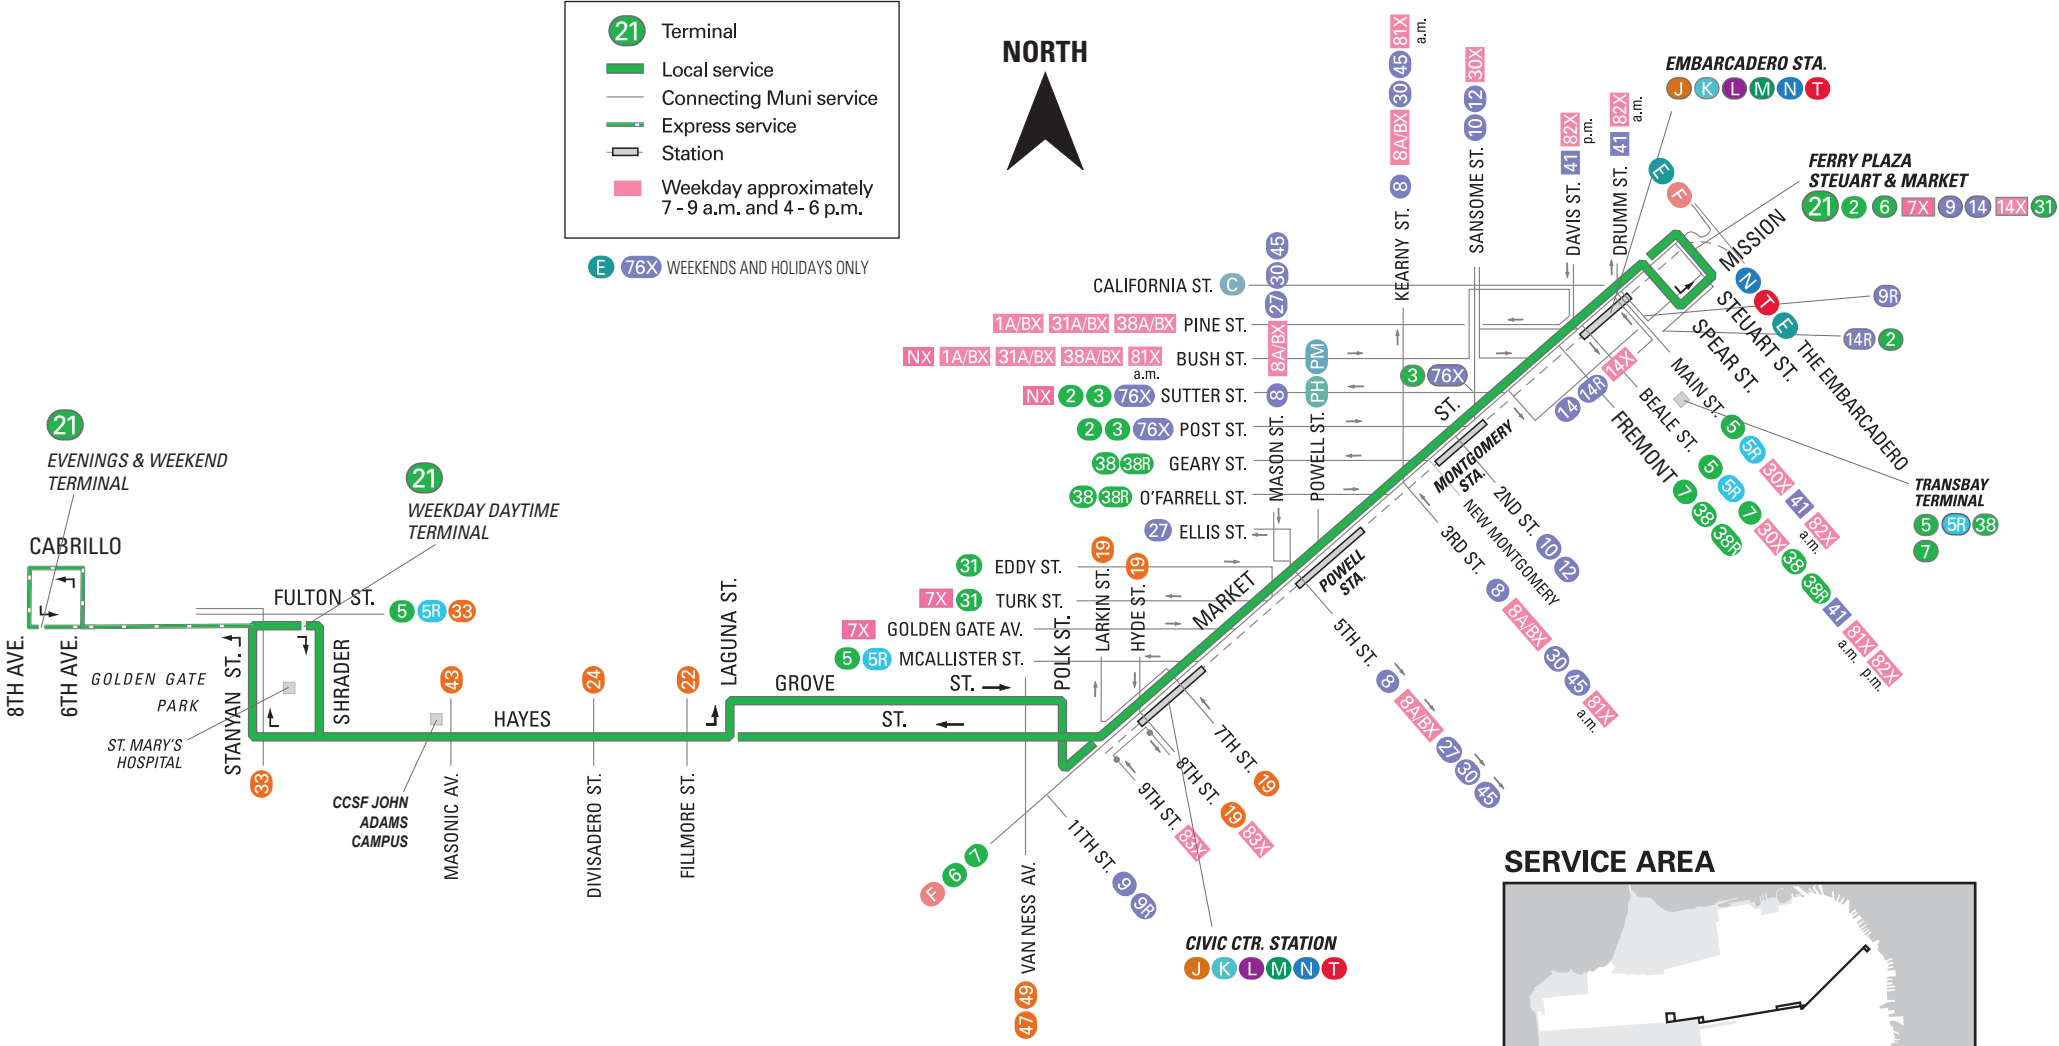

# 21 HAYES

effective 8/18/2018

MAP NOT TO SCALE

- 21 Terminal
- Local service
- Connecting Muni service
- Express service
- Station
- Weekday approximately 7 - 9 a.m. and 4 - 6 p.m.

E 76X WEEKENDS AND HOLIDAYS ONLY

## SERVICE AREA