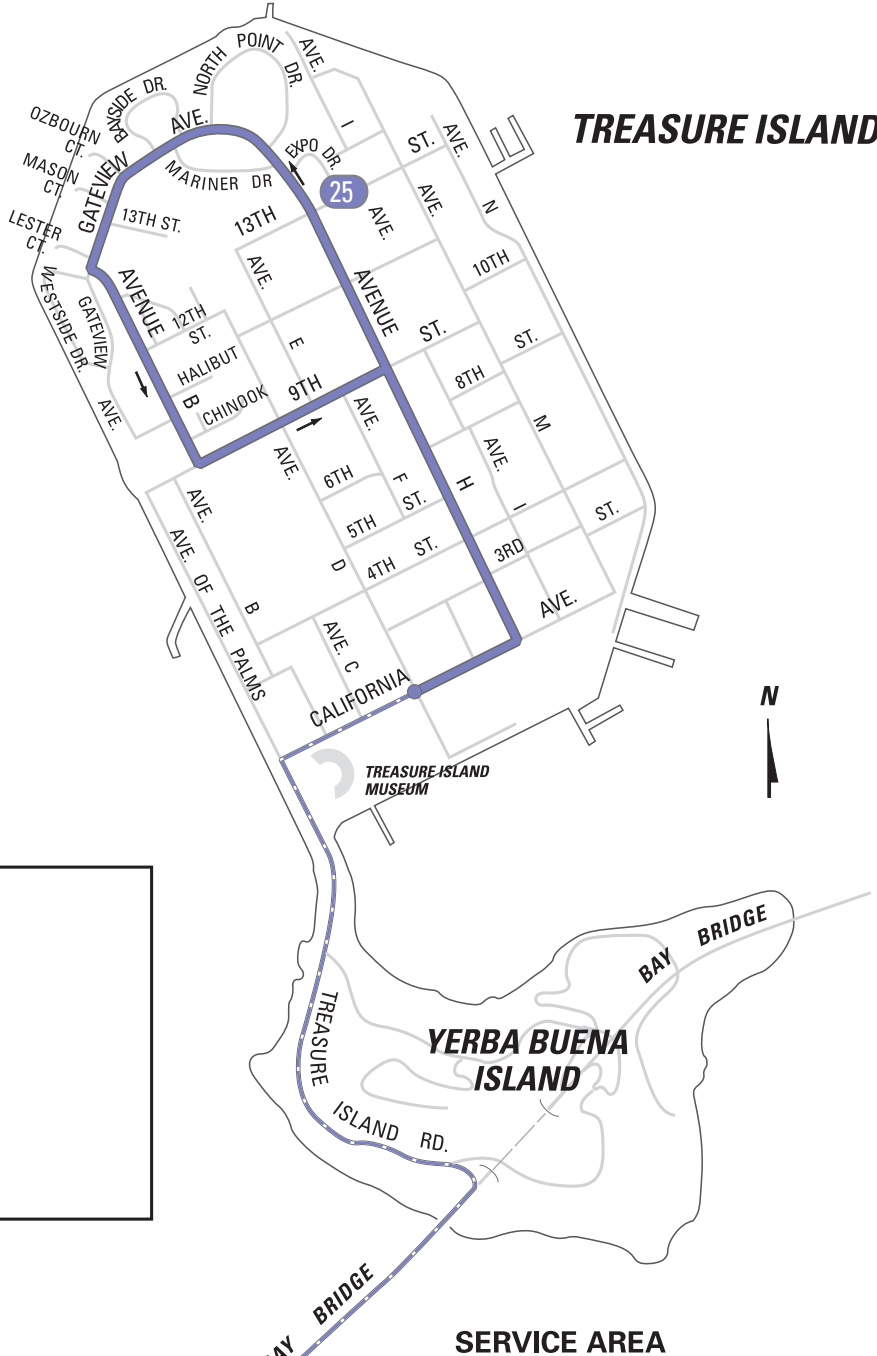

# 25 TREASURE ISLAND

effective 2/5/2018

MAP NOT TO SCALE

- 25 Terminal
- Local service
- Express service/stop
- Connecting Muni service
- Express service
- Station
- Weekday approximately 7 - 9 a.m. and 4 - 6 p.m.

NORTH

## TREASURE ISLAND

## SERVICE AREA