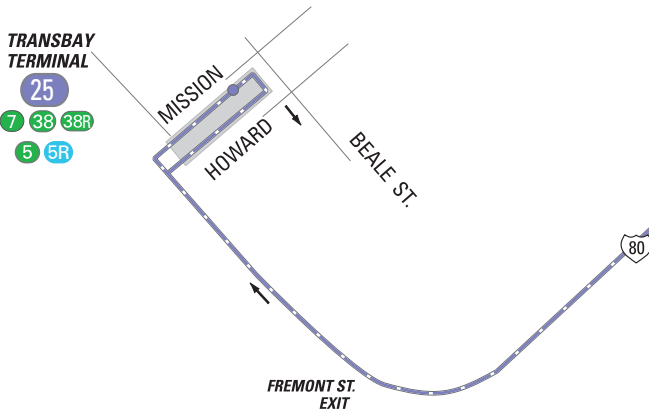

# 25 TREASURE ISLAND

effective 2/5/2018

MAP NOT TO SCALE

- 25 Terminal
- Local service
- Express service/stop
- Connecting Muni service
- Express service
- Station
- Weekday approximately 7 - 9 a.m. and 4 - 6 p.m.

NORTH

## TREASURE ISLAND

## SERVICE AREA