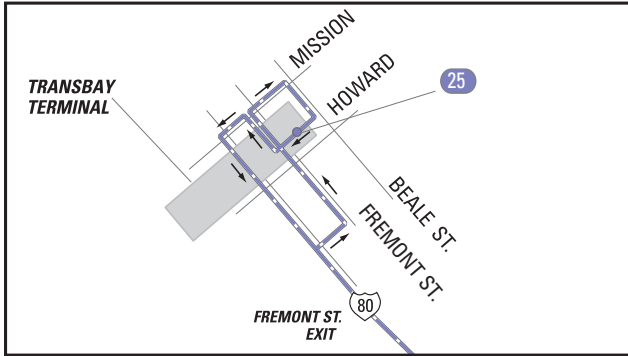

# 25 TREASURE ISLAND

effective 2/5/2018

MAP NOT TO SCALE

- 25 Terminal
- Local service
- Express service/stop
- Connecting Muni service
- Express service
- Station
- Weekday approximately 7 - 9 a.m. and 4 - 6 p.m.

## TREASURE ISLAND

## SERVICE AREA