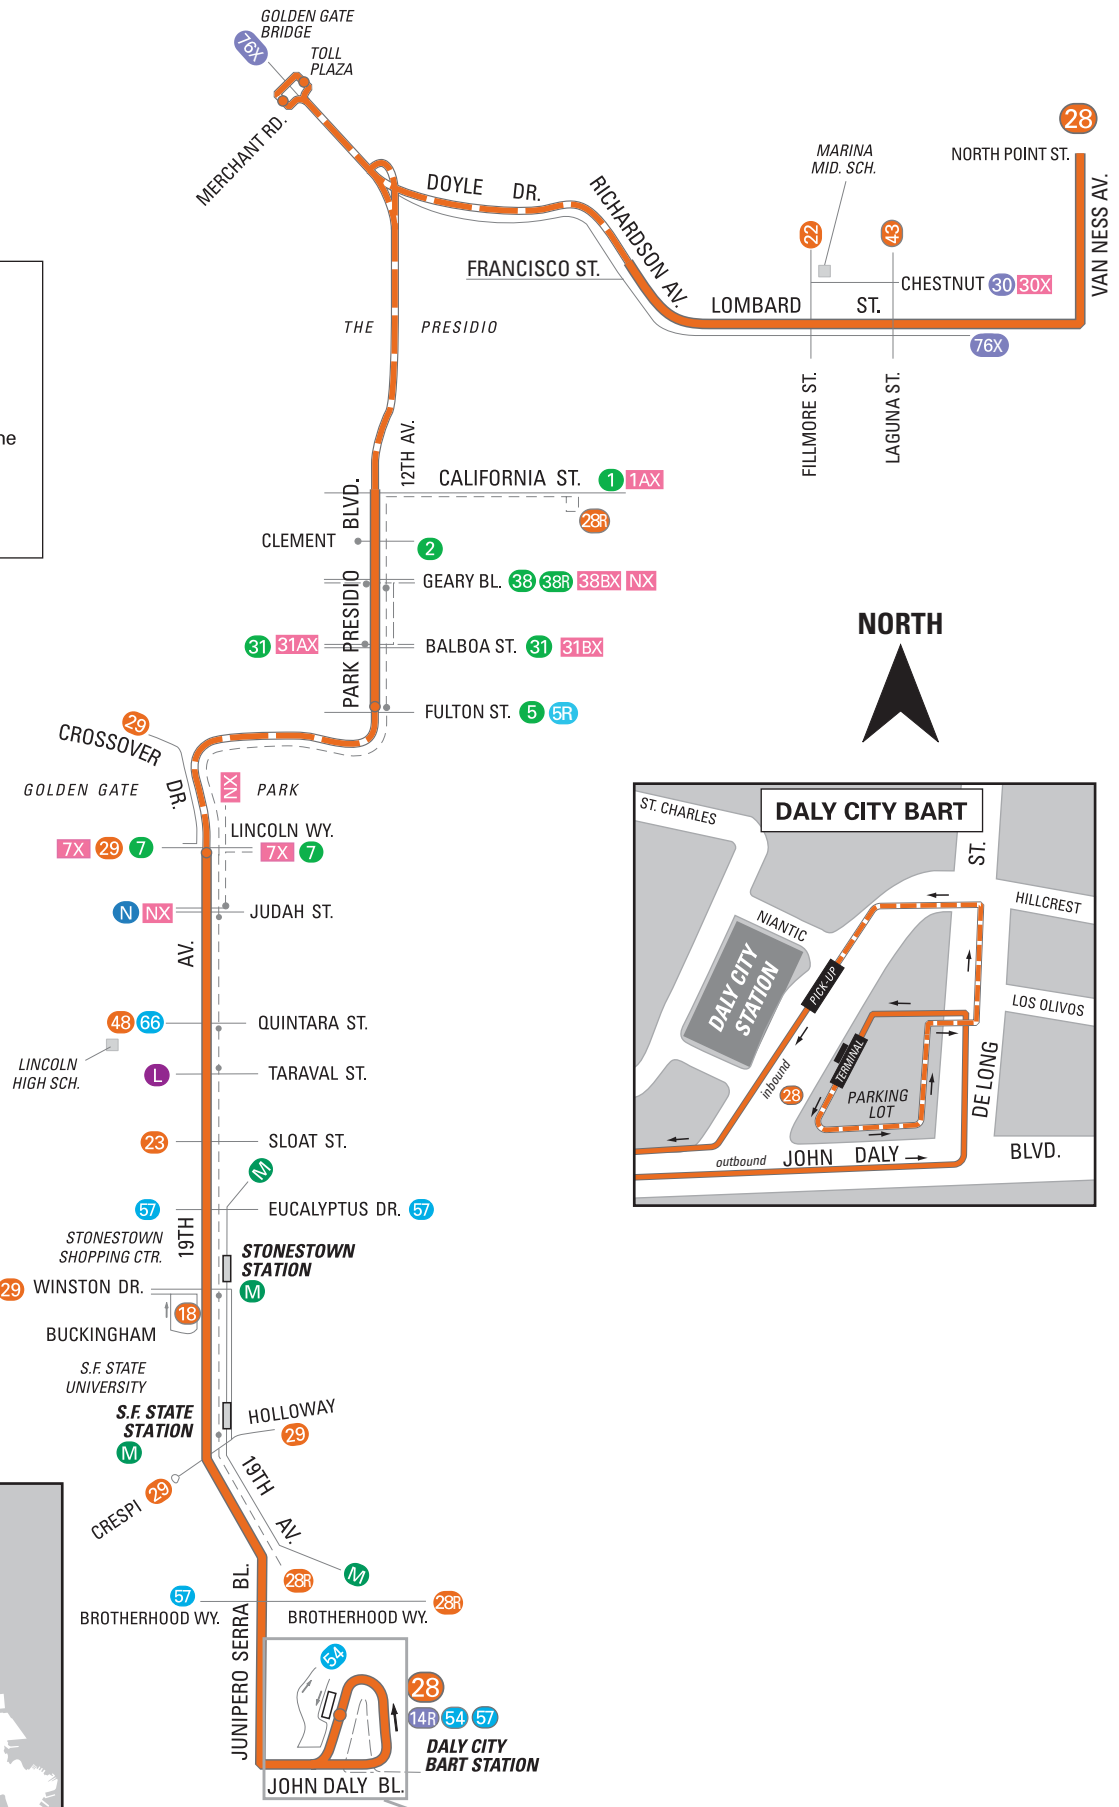

# 28 19TH AVE.

effective 5/11/2019

MAP NOT TO SCALE

- 28 Terminal
- Local service stop
- Express portion of local service
- Connecting Muni local line
- Connecting Muni express line
- Station
- Weekday approximately 7 - 9 a.m. and 4 - 6 p.m.

76X WEEKENDS AND HOLIDAYS ONLY

## SERVICE AREA

SEE INSET