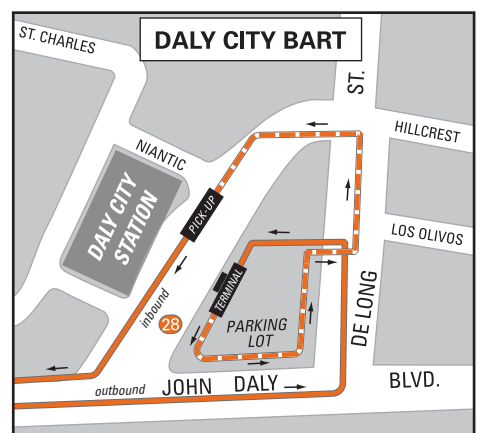

# 28 19TH AVE.

effective 5/11/2019

MAP NOT TO SCALE

- 28 Terminal
- Local service stop
- Express portion of local service
- Connecting Muni local line
- Connecting Muni express line
- Station
- Weekday approximately 7 - 9 a.m. and 4 - 6 p.m.

## SERVICE AREA

SEE INSET