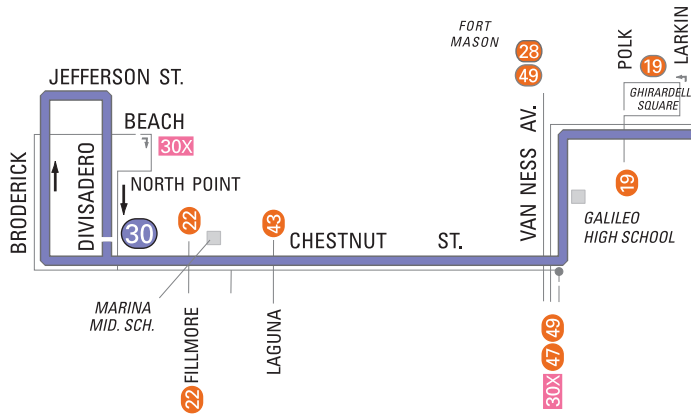

# 30 STOCKTON

effective 4/13/2019

MAP NOT TO SCALE

- 30 Terminal
- Local service
- Express service / stop
- Connecting Muni service
- Express service
- Station
- Weekday approximately 7 - 9 a.m. and 4 - 6 p.m.

## SERVICE AREA

SAN FRANCISCO