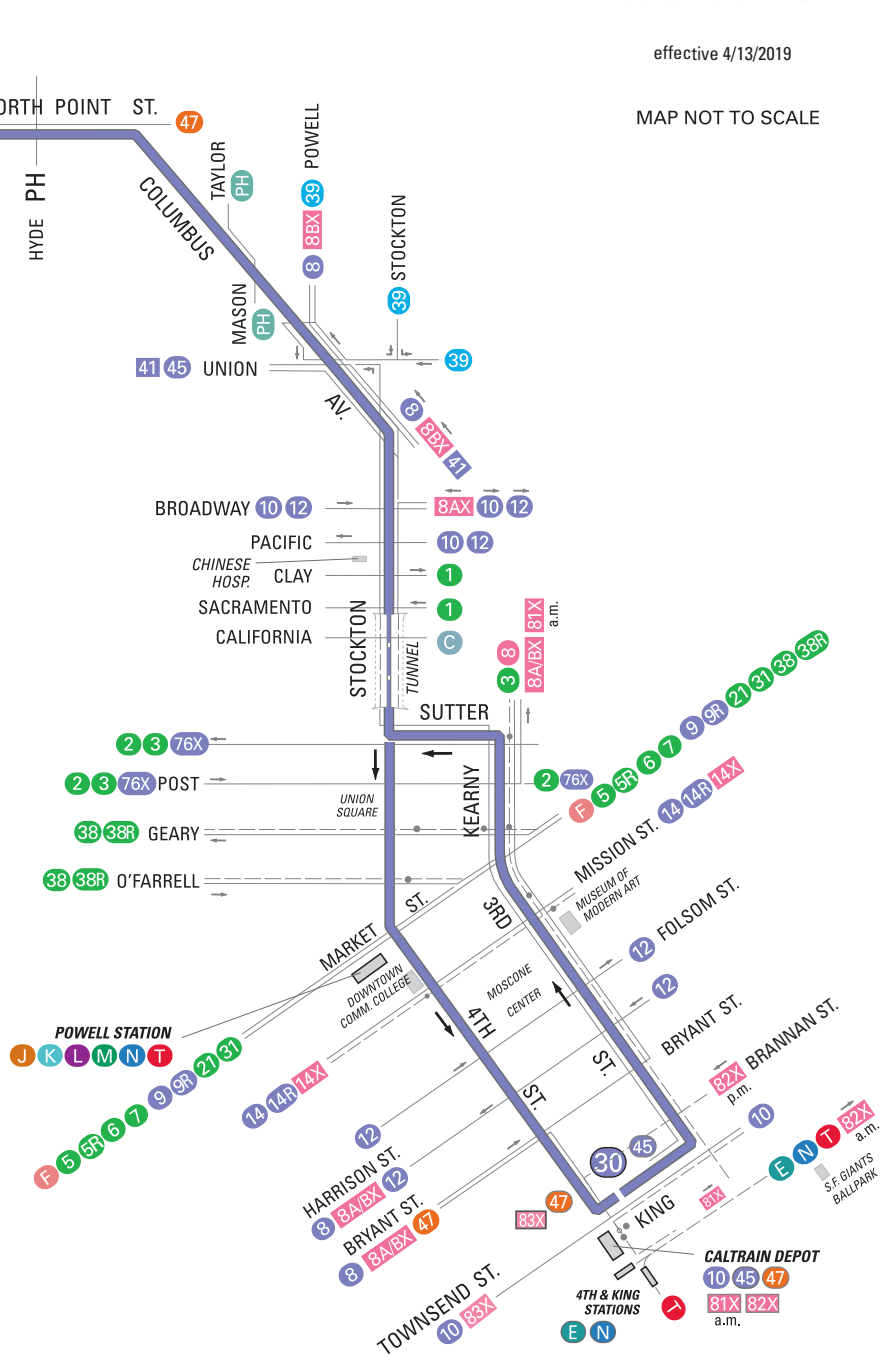

# 30 STOCKTON

effective 4/13/2019

MAP NOT TO SCALE

- 30 Terminal
- Local service
- Express service / stop
- Connecting Muni service
- Express service
- Station
- Weekday approximately 7 - 9 a.m. and 4 - 6 p.m.

76X WEEKENDS AND HOLIDAYS ONLY

## SERVICE AREA

SAN FRANCISCO