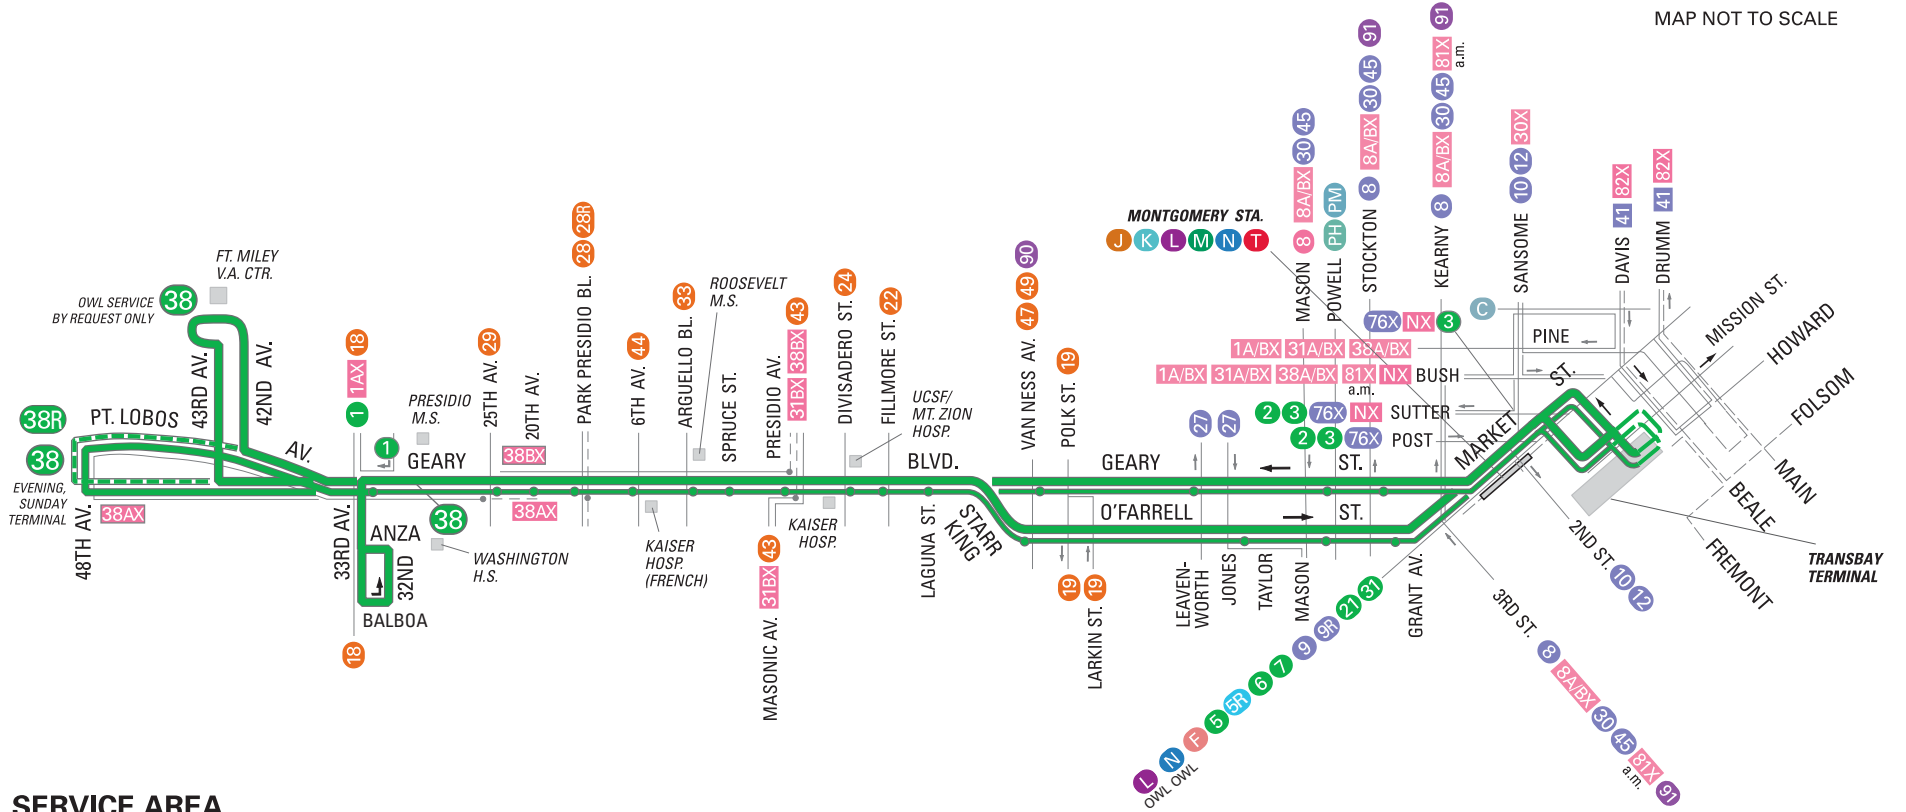

# 38 GEARY 38R GEARY RAPID

effective 4/13/2019

MAP NOT TO SCALE

## SERVICE AREA

NORTH

- 38 38R** Terminal
- Local service
- Service variation
- Limited-stop service
- No customers
- Connecting Muni service
- Express service
- Station
- Weekday approximately 7 - 9 a.m. and 4 - 6 p.m.

**76X** WEEKENDS, HOLIDAYS ONLY