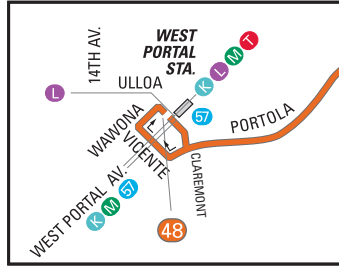

48 QUINTARA - 24TH ST.

effective 5/25/2019

MAP NOT TO SCALE

WEEKDAY EVENING & WEEKEND TERMINAL ROUTE

WEEKDAY DAYTIME TERMINAL

WEEKDAY EVENING, WEEKEND TERMINAL

OWL SERVICE (see inset below)

SERVICE AREA

- Terminal
- Local service
- Service by request only
- Connecting Muni service
- Express service
- Station