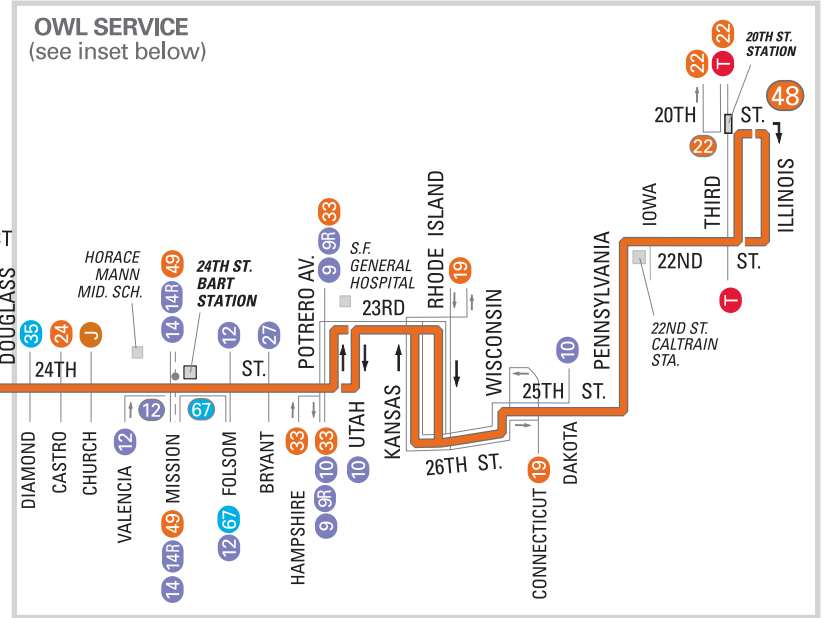

48 QUINTARA - 24TH ST.

effective 5/25/2019

MAP NOT TO SCALE

WEEKDAY EVENING & WEEKEND TERMINAL ROUTE

WEEKDAY DAYTIME TERMINAL

WEEKDAY EVENING, WEEKEND TERMINAL

OWL SERVICE (see inset below)

SERVICE AREA

- Terminal
- Local service
- Service by request only
- Connecting Muni service
- Express service
- Station