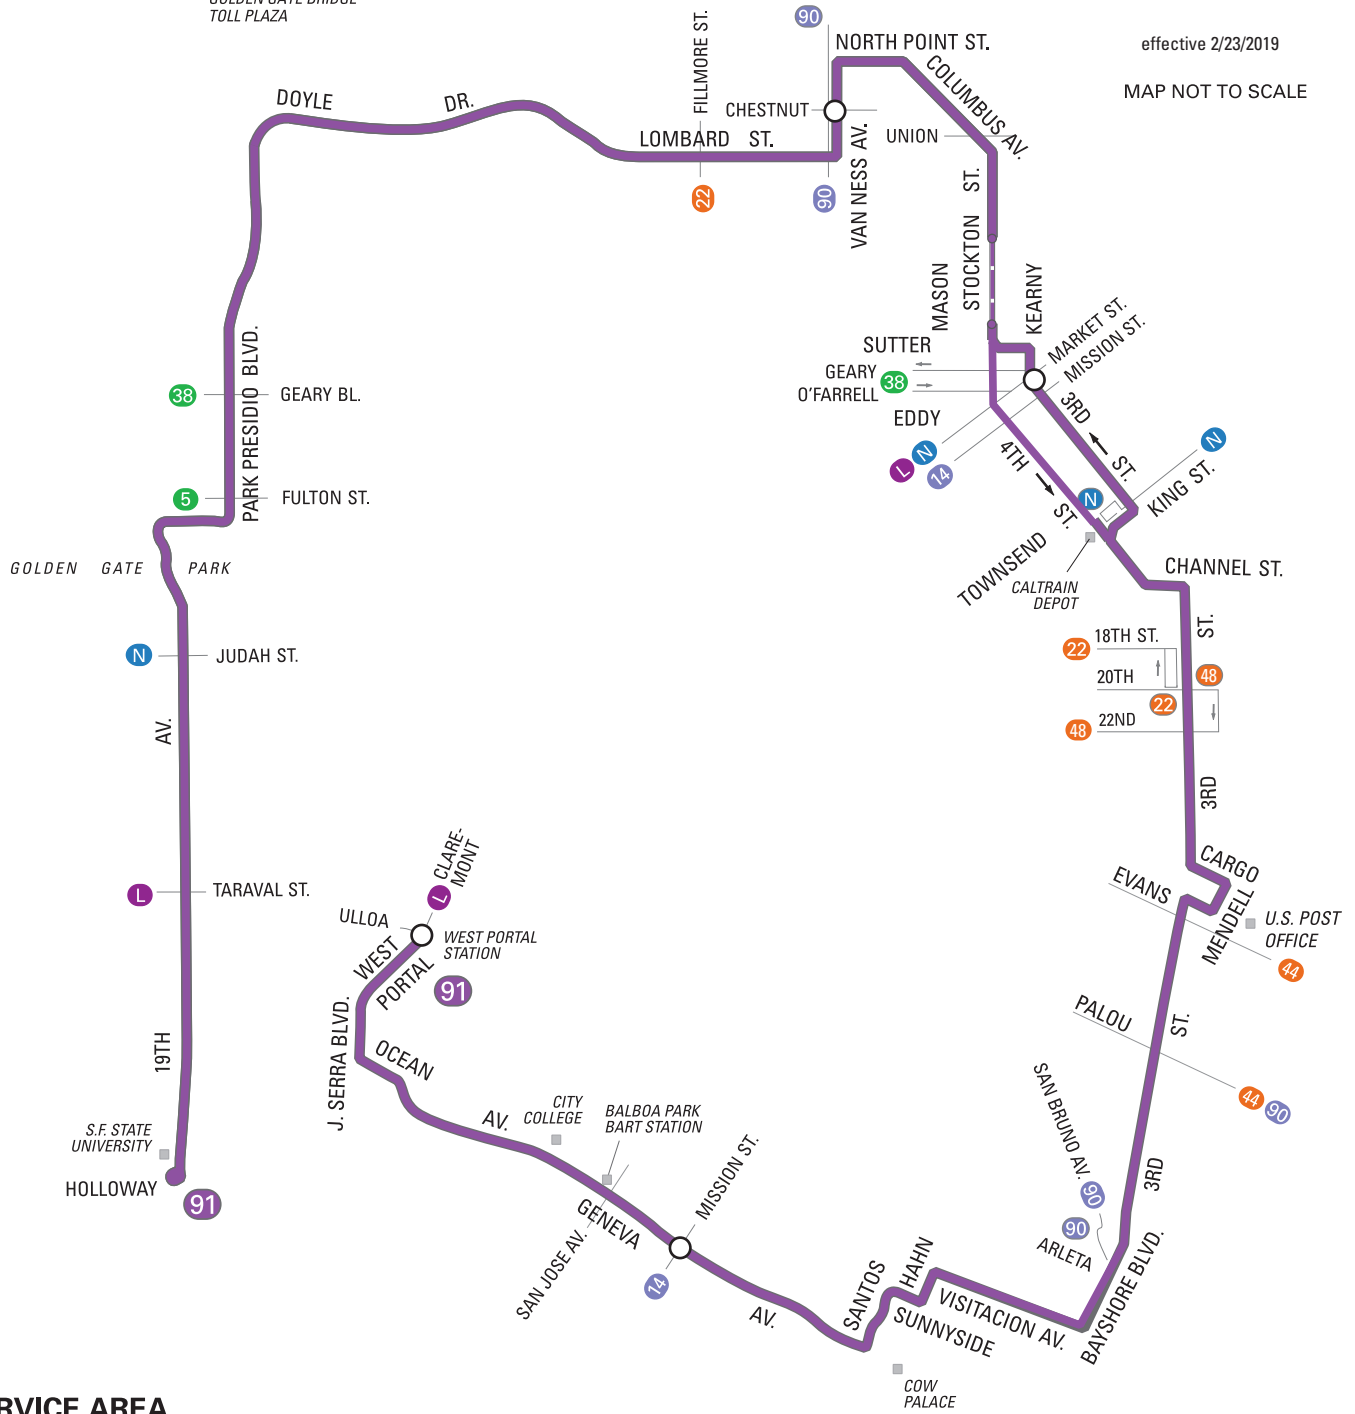

91 OWL

effective 2/23/2019

MAP NOT TO SCALE

GOLDEN GATE BRIDGE
TOLL PLAZA

SERVICE AREA

NORTH

	Terminal
	Local service
	Connecting Muni service
	Express service
	Station