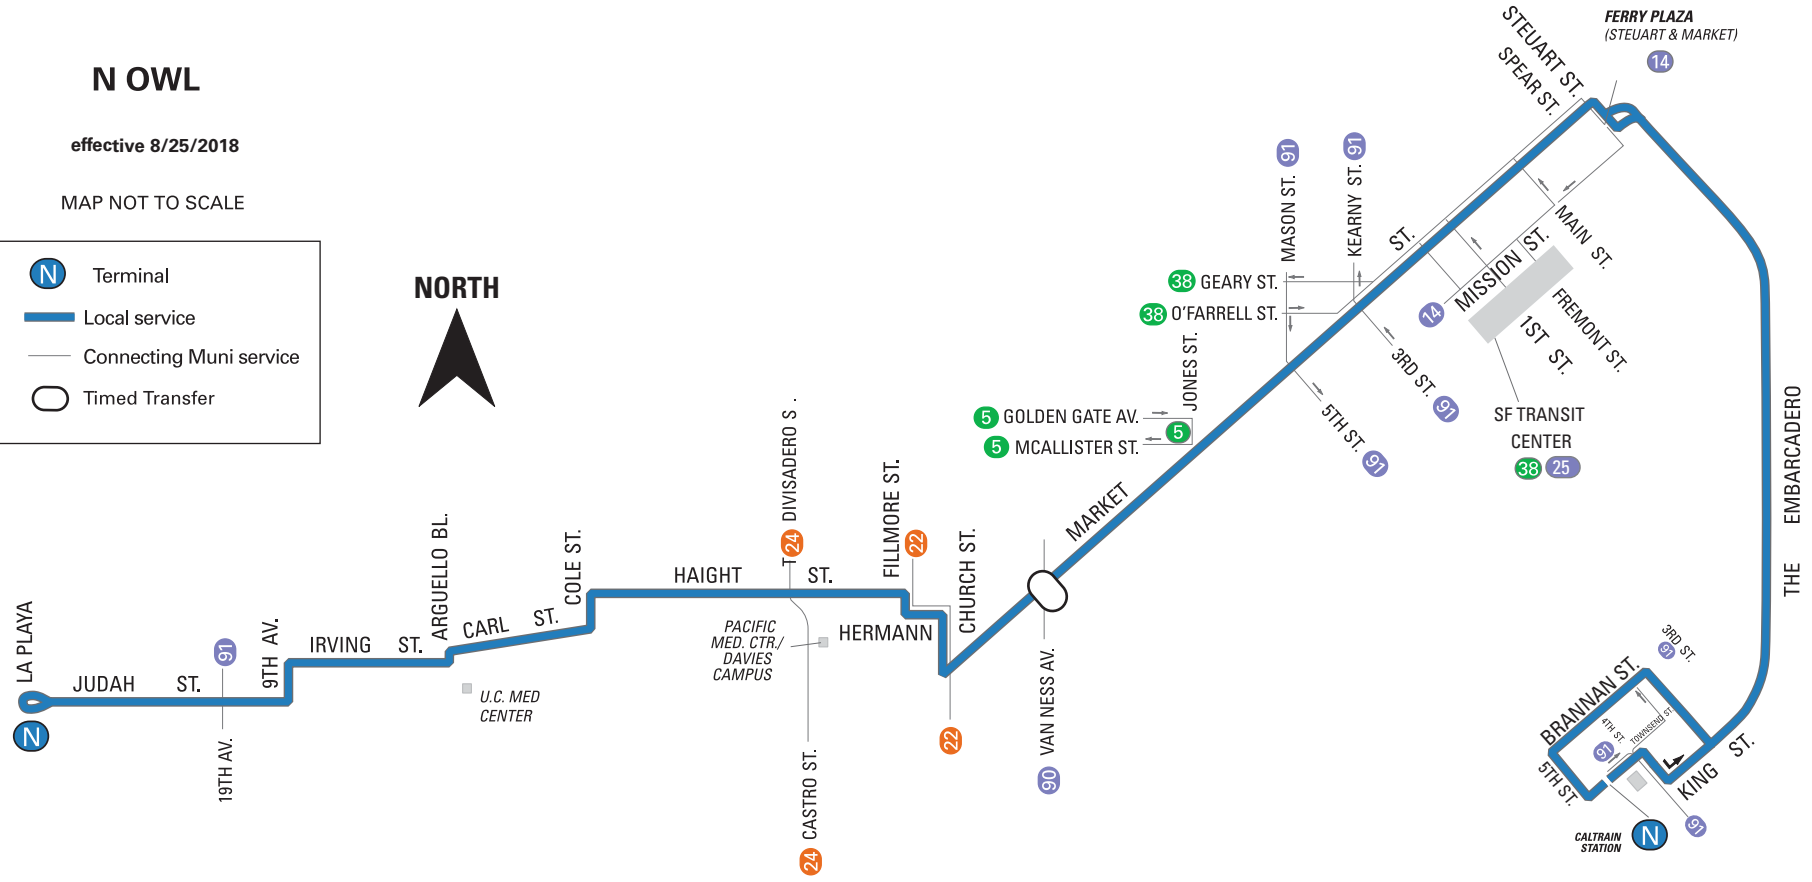

# N OWL

effective 8/25/2018

MAP NOT TO SCALE

-  Terminal
-  Local service
-  Connecting Muni service
-  Timed Transfer

## SERVICE AREA