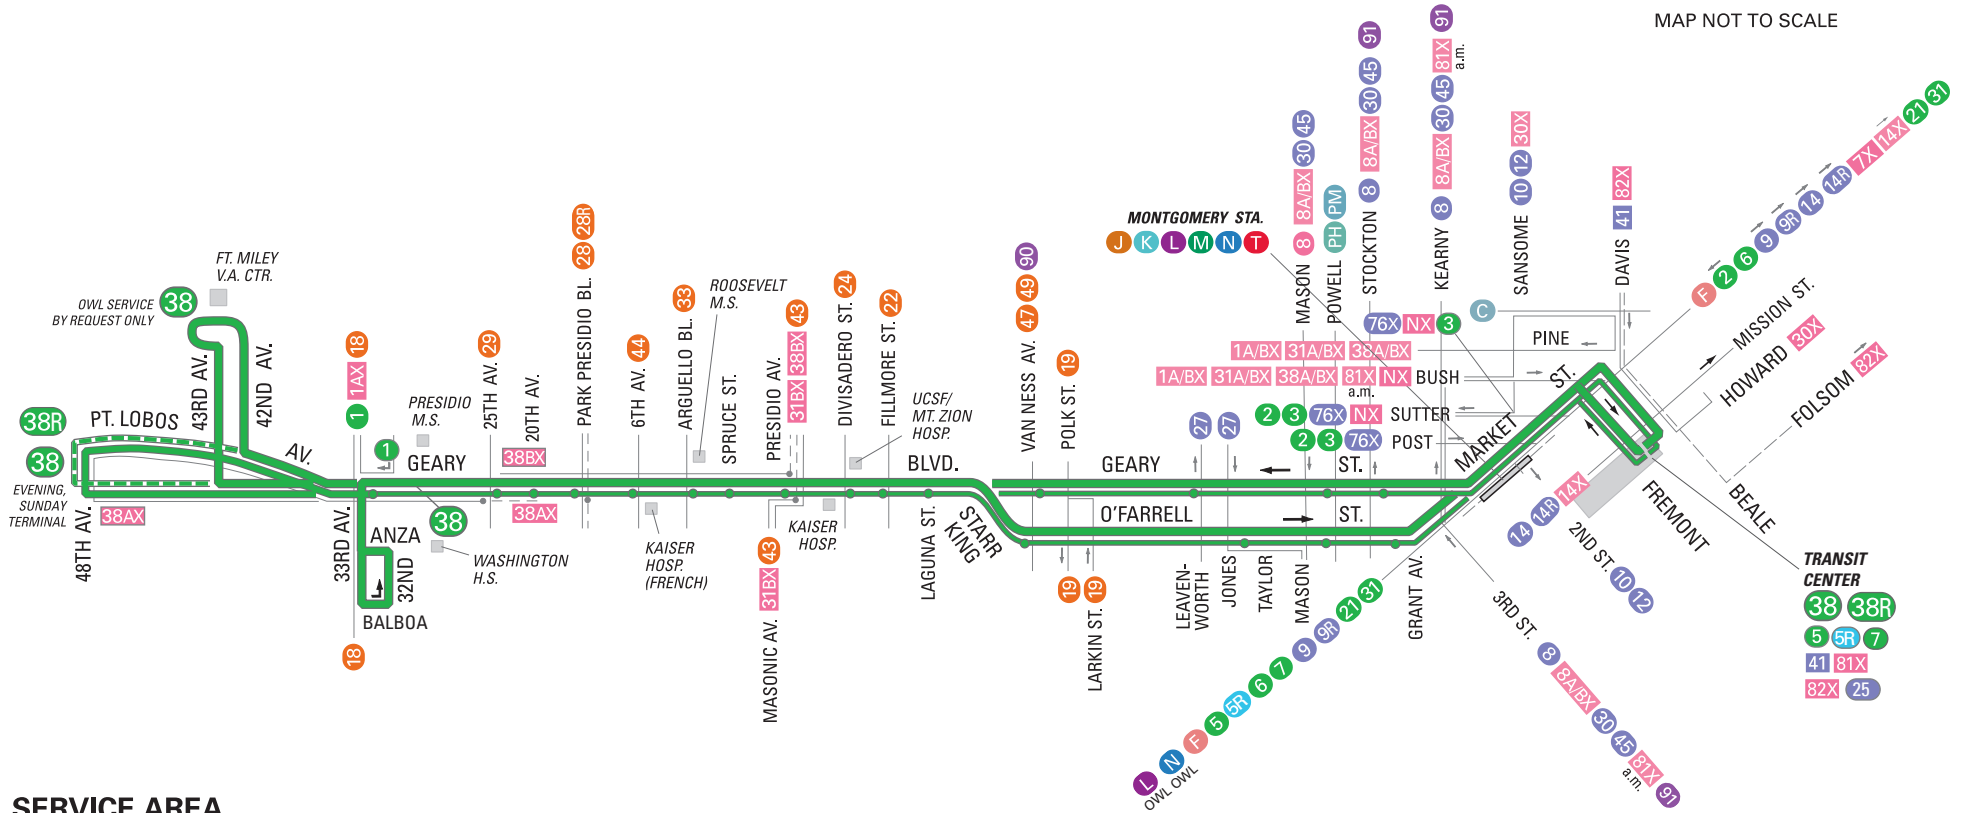

38 GEARY 38R GEARY RAPID

effective 7/13/2019

MAP NOT TO SCALE

SERVICE AREA

NORTH

- 38 38R** Terminal
- Local service
- Service variation
- Limited-stop service
- No customers
- Connecting Muni service
- Express service
- Station
- Weekday approximately 7 - 9 a.m. and 4 - 6 p.m.

76X WEEKENDS, HOLIDAYS ONLY