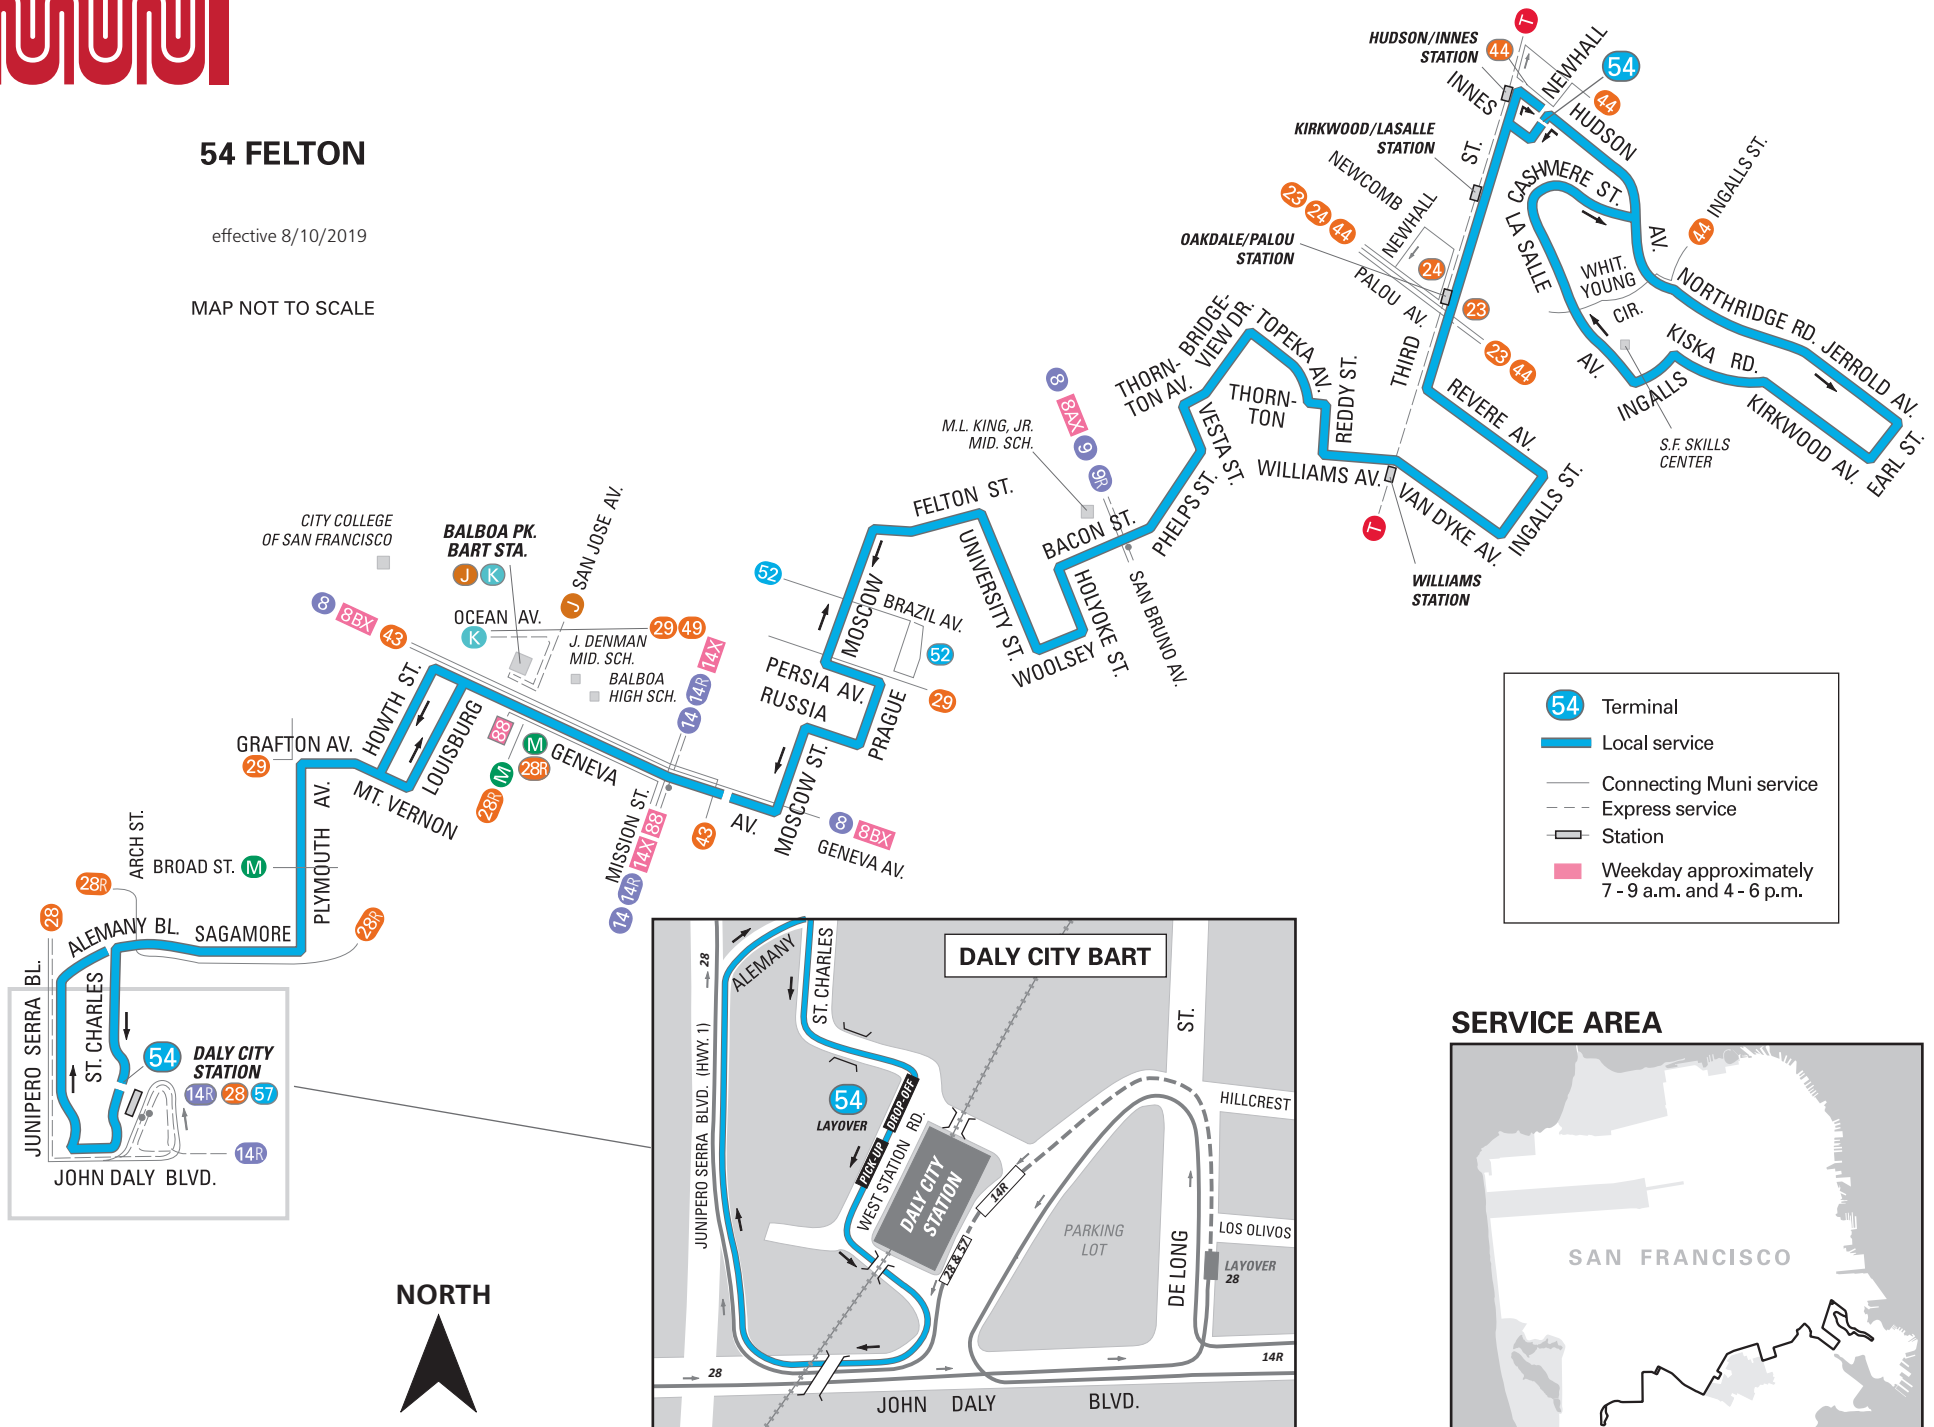

# 54 FELTON

effective 8/10/2019

MAP NOT TO SCALE

- 54 Terminal
- Local service
- Connecting Muni service
- Express service
- Station
- Weekday approximately 7 - 9 a.m. and 4 - 6 p.m.