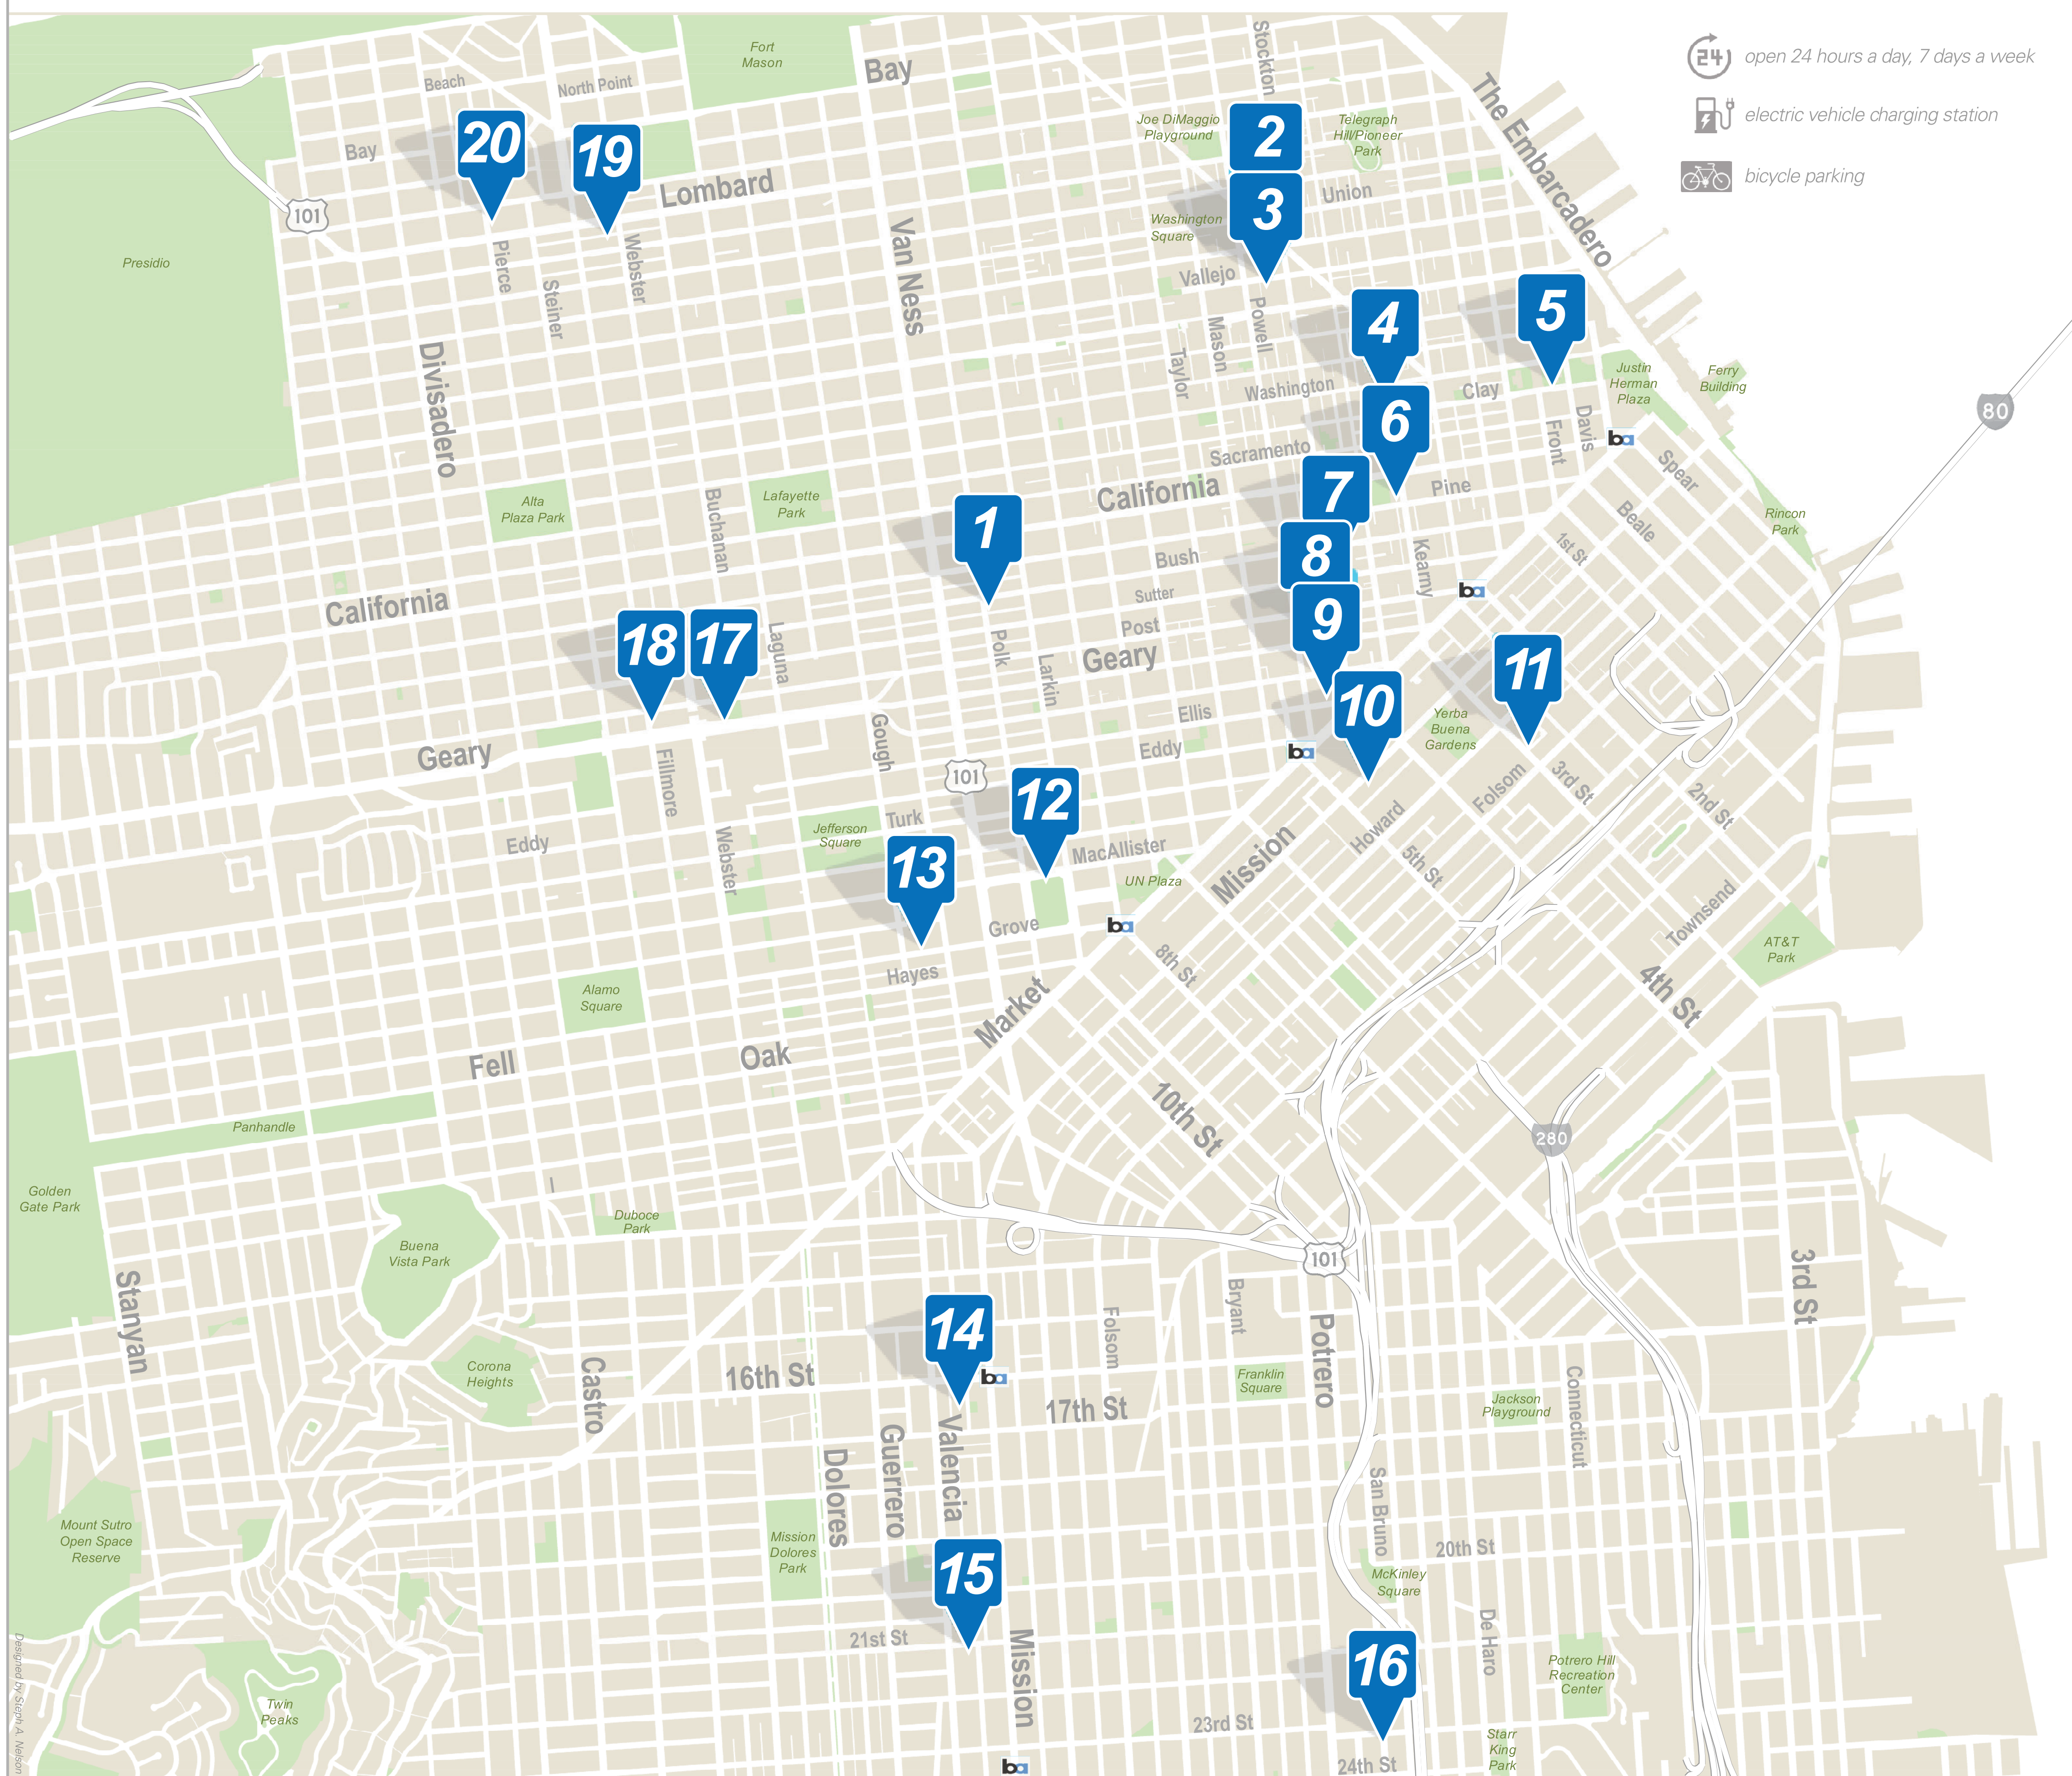

Public Parking Garage Locations & Amenities

- 1 Polk Bush Garage**
1399 Bush Street / tel (415) 567-7816 
- 2 Vallejo Street Garage**
766 Vallejo Street / tel (415) 989-4490
- 3 North Beach Garage**
735 Vallejo Street / tel (415) 399-9564   
- 4 Portsmouth Square Garage**
733 Kearny Street / tel (415) 982-6353  
- 5 Golden Gateway Garage**
250 Clay Street / tel (415) 433-4722  
- 6 St. Mary's Square Garage**
433 Kearny Street / tel (415) 956-8106  
- 7 Sutter Stockton Garage**
444 Stockton Street / tel (415) 982-7275   
- 8 Union Square Garage**
333 Post Street / tel (415) 397-0631   
- 9 Ellis O'Farrell Garage**
123 O'Farrell Street / tel (415) 986-4800  
- 10 Fifth and Mission Garage**
833 Mission Street / tel (415) 982-8522 ext 14   

- 11 Moscone Center Garage**
255 3rd Street / tel (415) 777-2782  
- 12 Civic Center Garage**
355 McAllister Street / tel (415) 863-1537  
- 13 Performing Arts Garage**
360 Grove Street / tel (415) 252-8238  
- 14 16th and Hoff Garage**
44 Hoff Street / tel (415) 861-4048
- 15 Mission Bartlett Garage**
3255 21st Street / tel (415) 821-6715 
- 16 Zuckerberg SF Gen Hospital Garage**
2501 23rd Street / tel (415) 206-4907   
- 17 Japan Center Garage**
1610 Geary Blvd / tel (415) 567-4573  
- 18 Japan Center Annex Garage**
1680 Fillmore St / tel (415) 567-4573
- 19 Lombard Street Garage**
2055 Lombard Street / tel (415) 440-1984  
- 20 Pierce Street Garage**
3252 Pierce Street / tel (415) 701-5226  

For more information visit SFMTA.com/parking