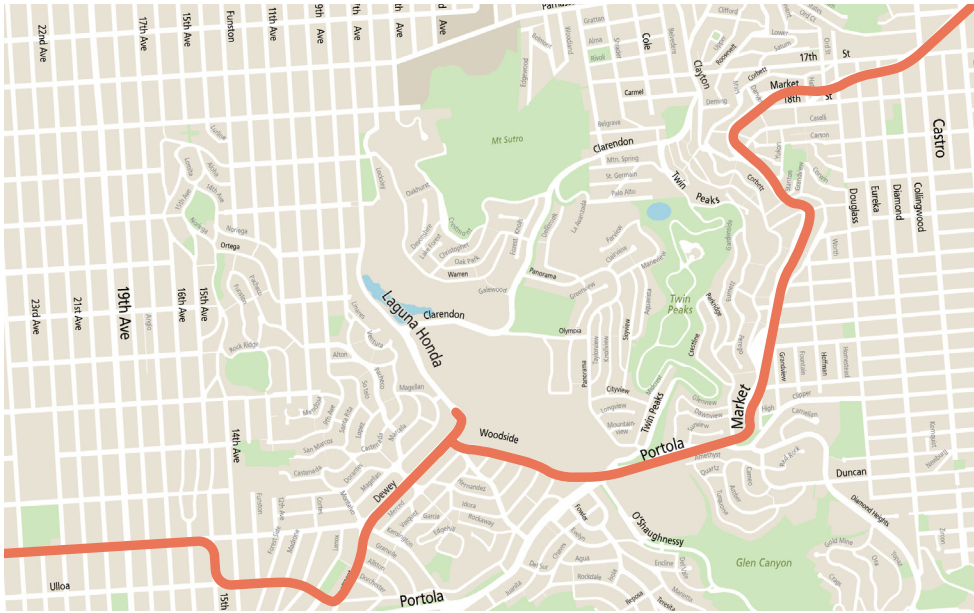

Market St to Downtown and Fisherman's Wharf

Twin Peaks - Market

Forest Hill Station - Portola

SF Zoo and Sunset District to West Portal