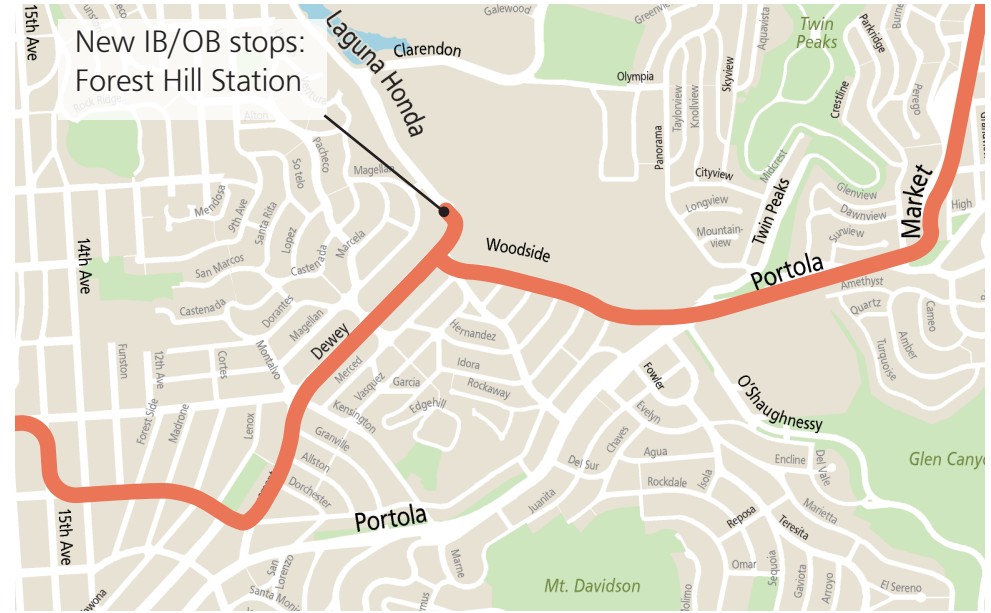

Market St to Downtown and Fisherman's Wharf

Twin Peaks - Market

Forest Hill Station - Portola

SF Zoo and Sunset District to West Portal