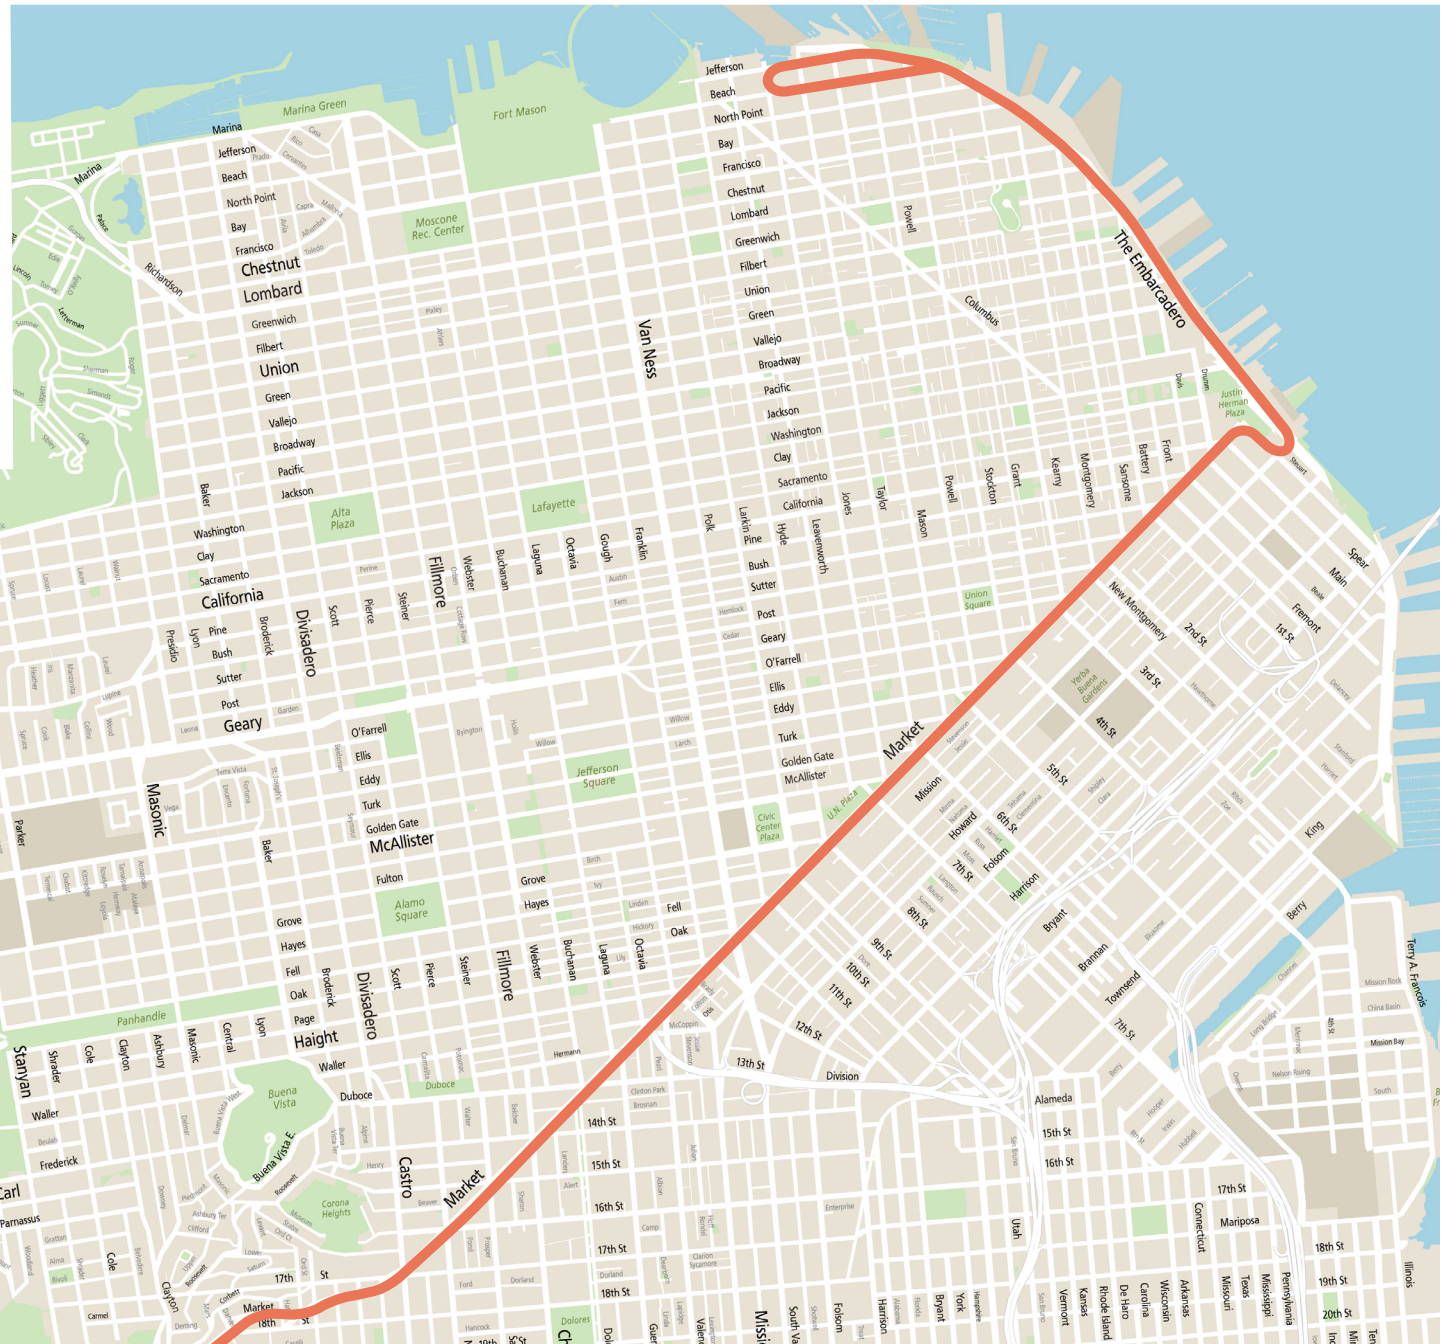

Market St to Downtown and Fisherman's Wharf

Twin Peaks - Market

Forest Hill Station - Portola

SF Zoo and Sunset District to West Portal