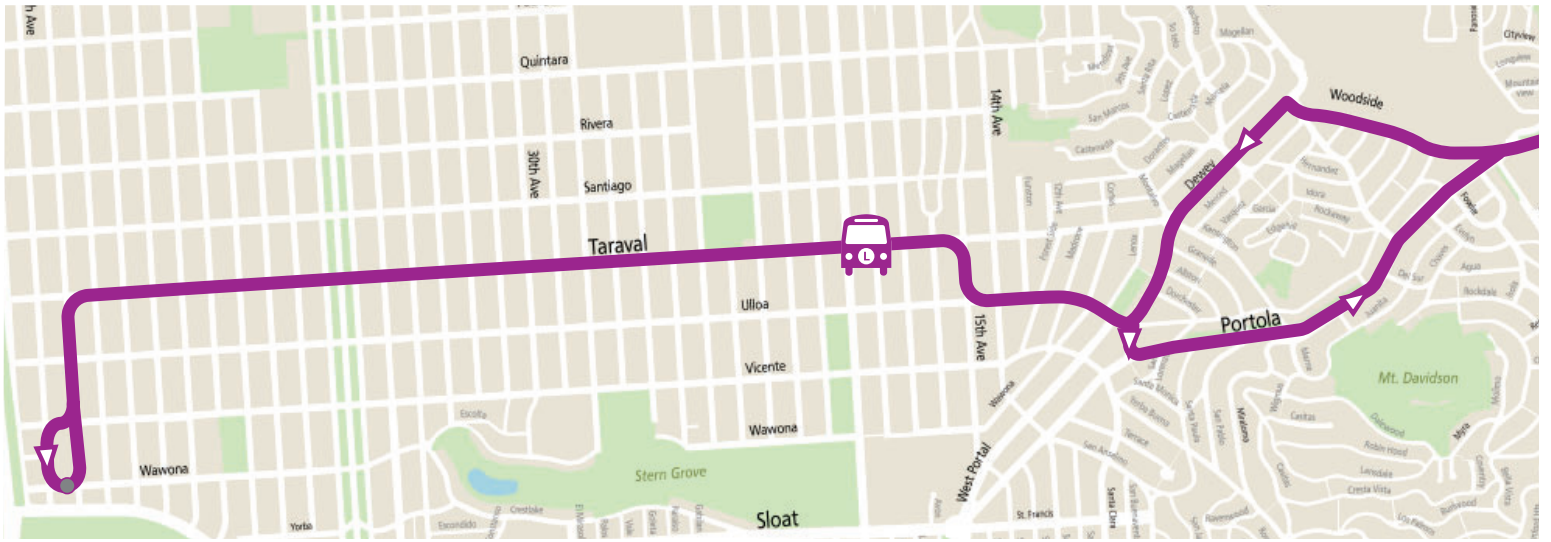

# L Bus COVID-19 Core Service

effective 5/15/2021

## Balboa Park Terminal to Market

## Market to Stuart Terminal