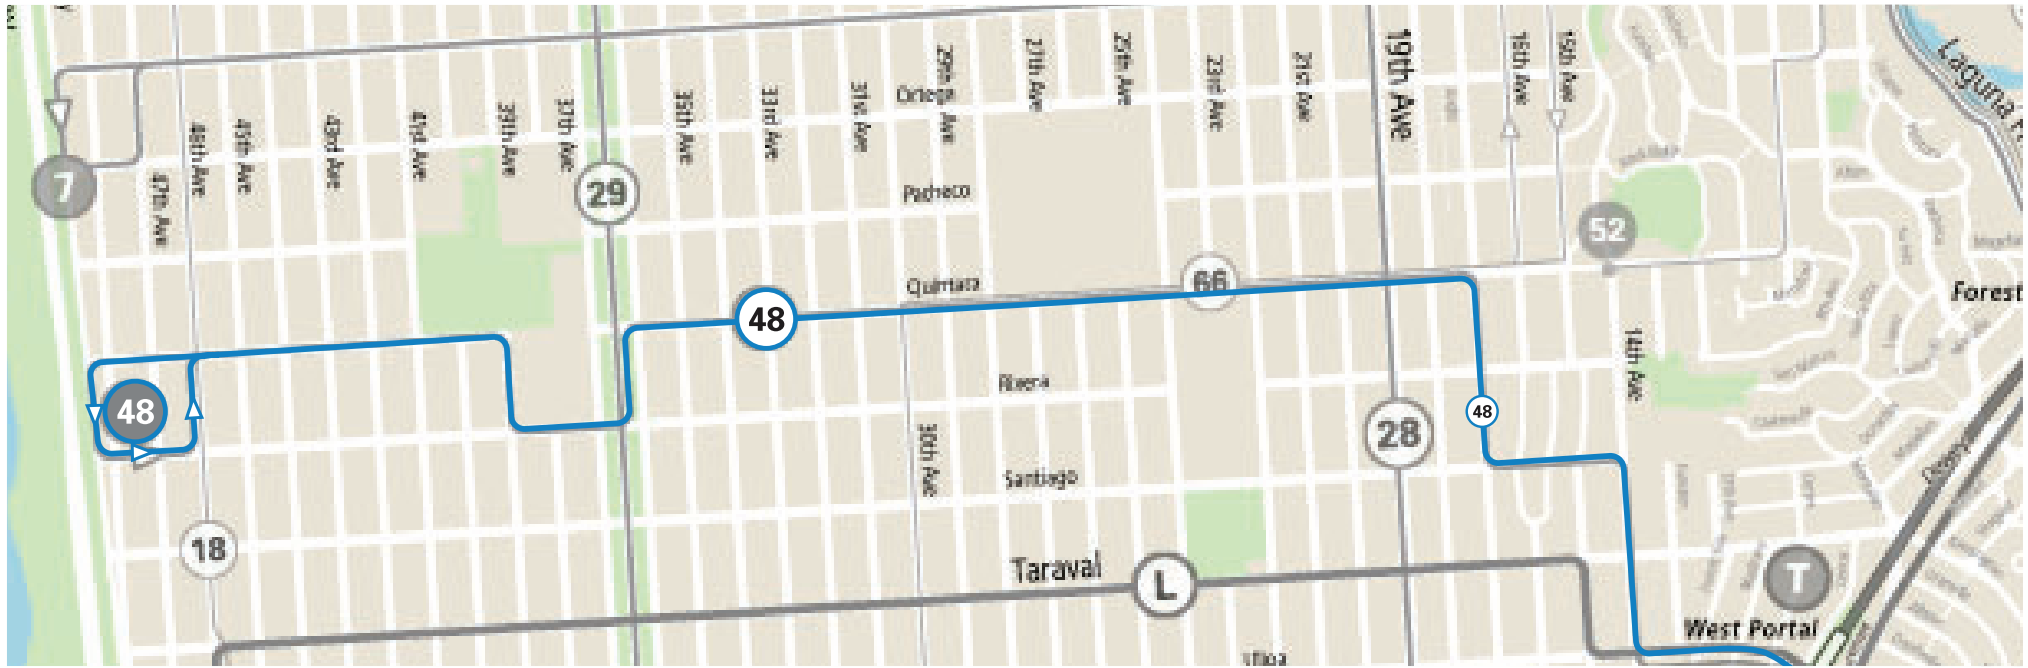

 **48 Quintara-24th St**

effective 8/14/2021

Ocean Beach to West Portal

West Portal to Diamond Heights

Noe Valley/Diamond Heights - Modified route

Mission to Dogpatch