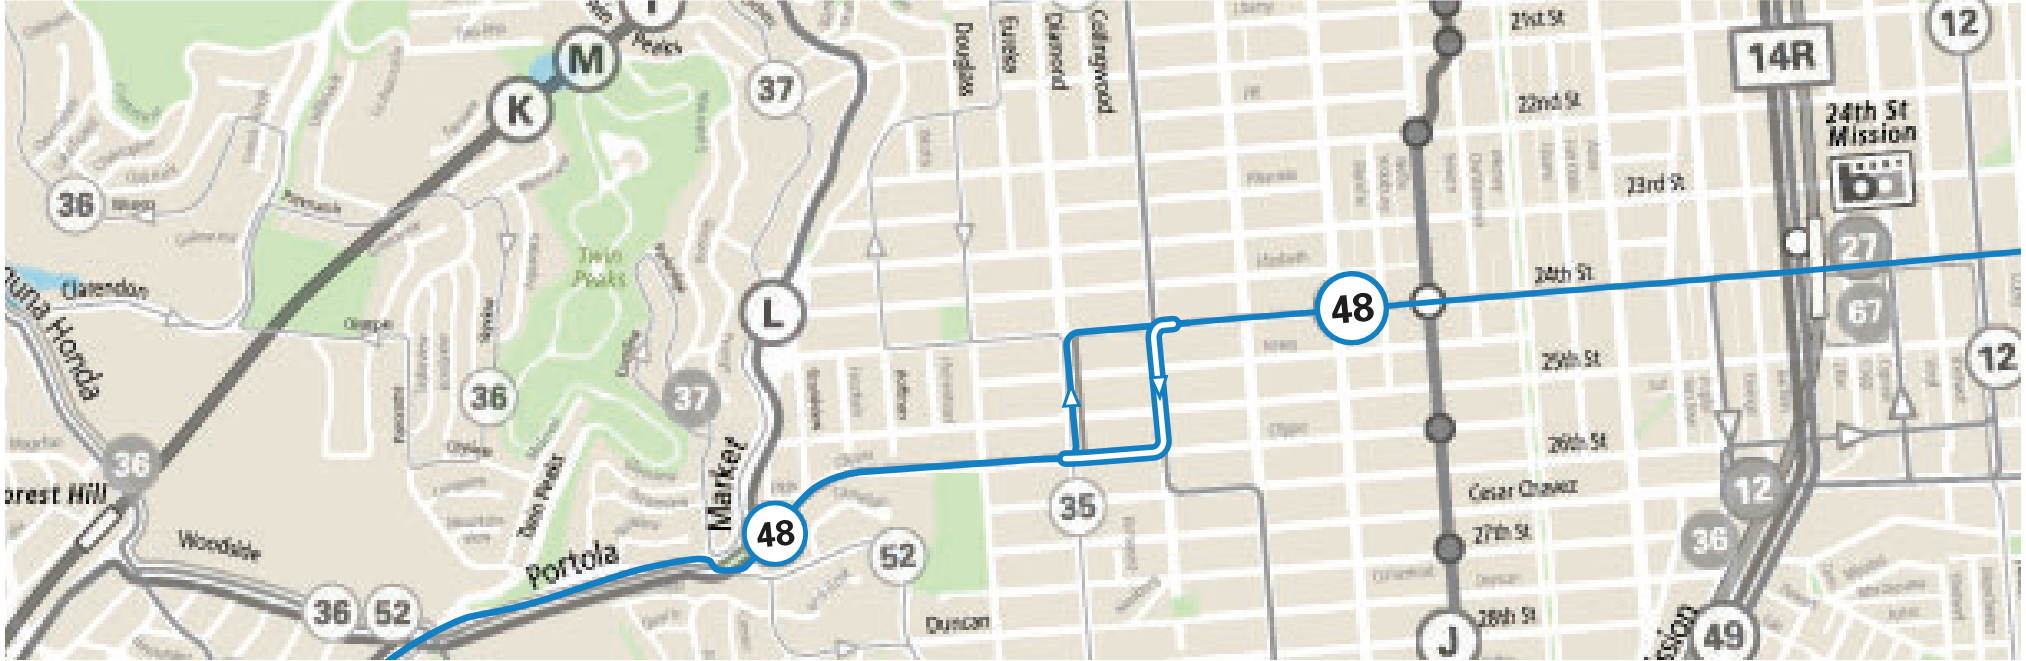

 **48 Quintara-24th St**

effective 8/14/2021

Ocean Beach to West Portal

West Portal to Diamond Heights

Noe Valley/Diamond Heights - Modified route

Mission to Dogpatch