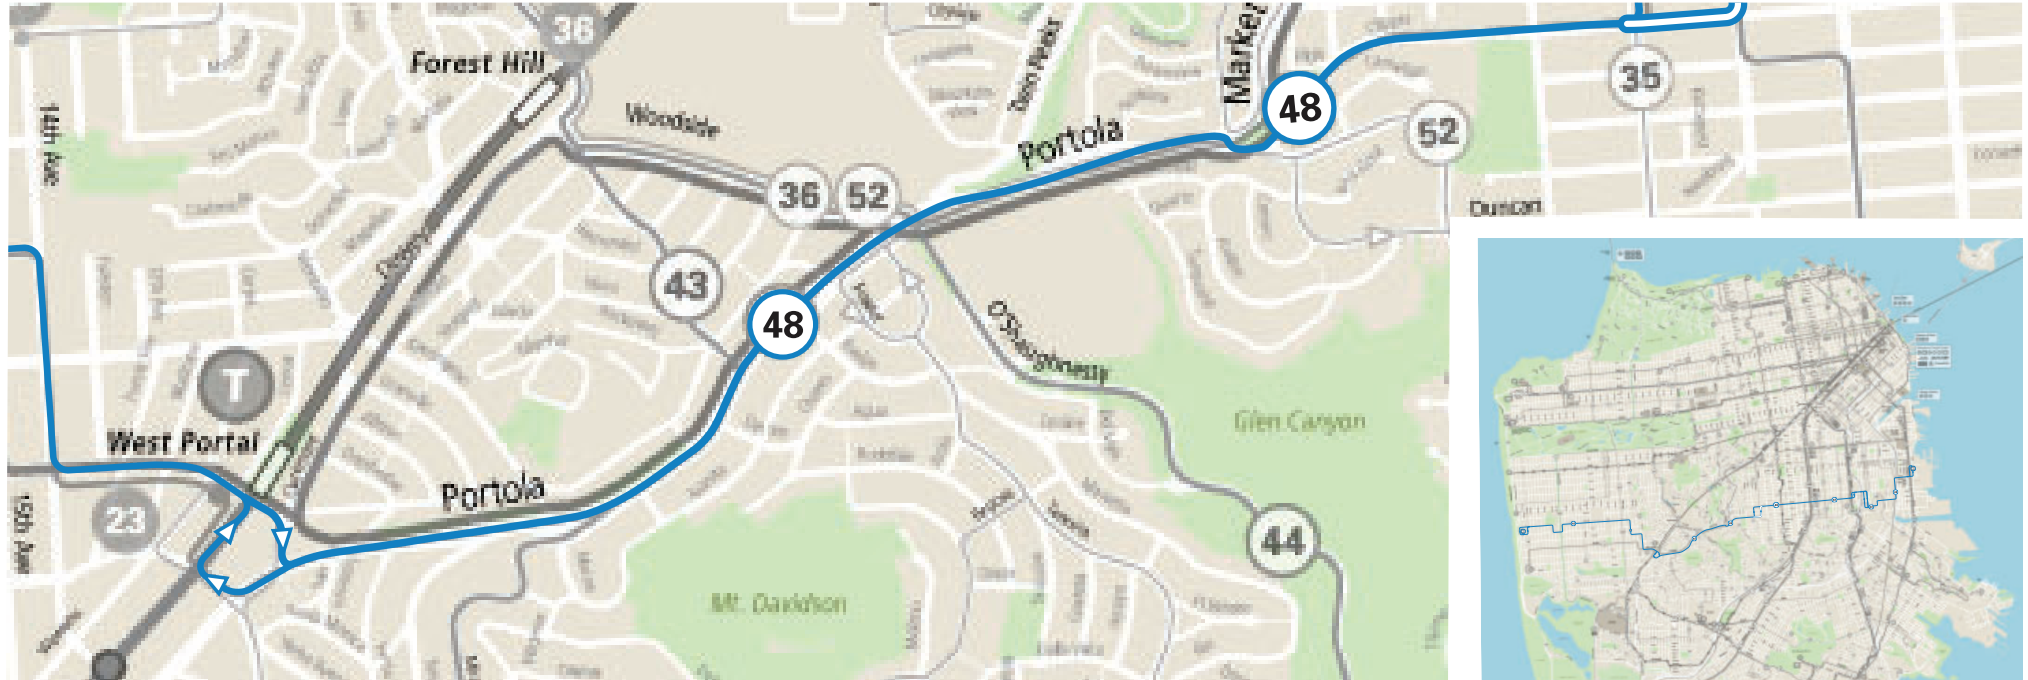

 **48 Quintara-24th St**

effective 8/14/2021

Ocean Beach to West Portal

West Portal to Diamond Heights

Noe Valley/Diamond Heights - Modified route

Mission to Dogpatch