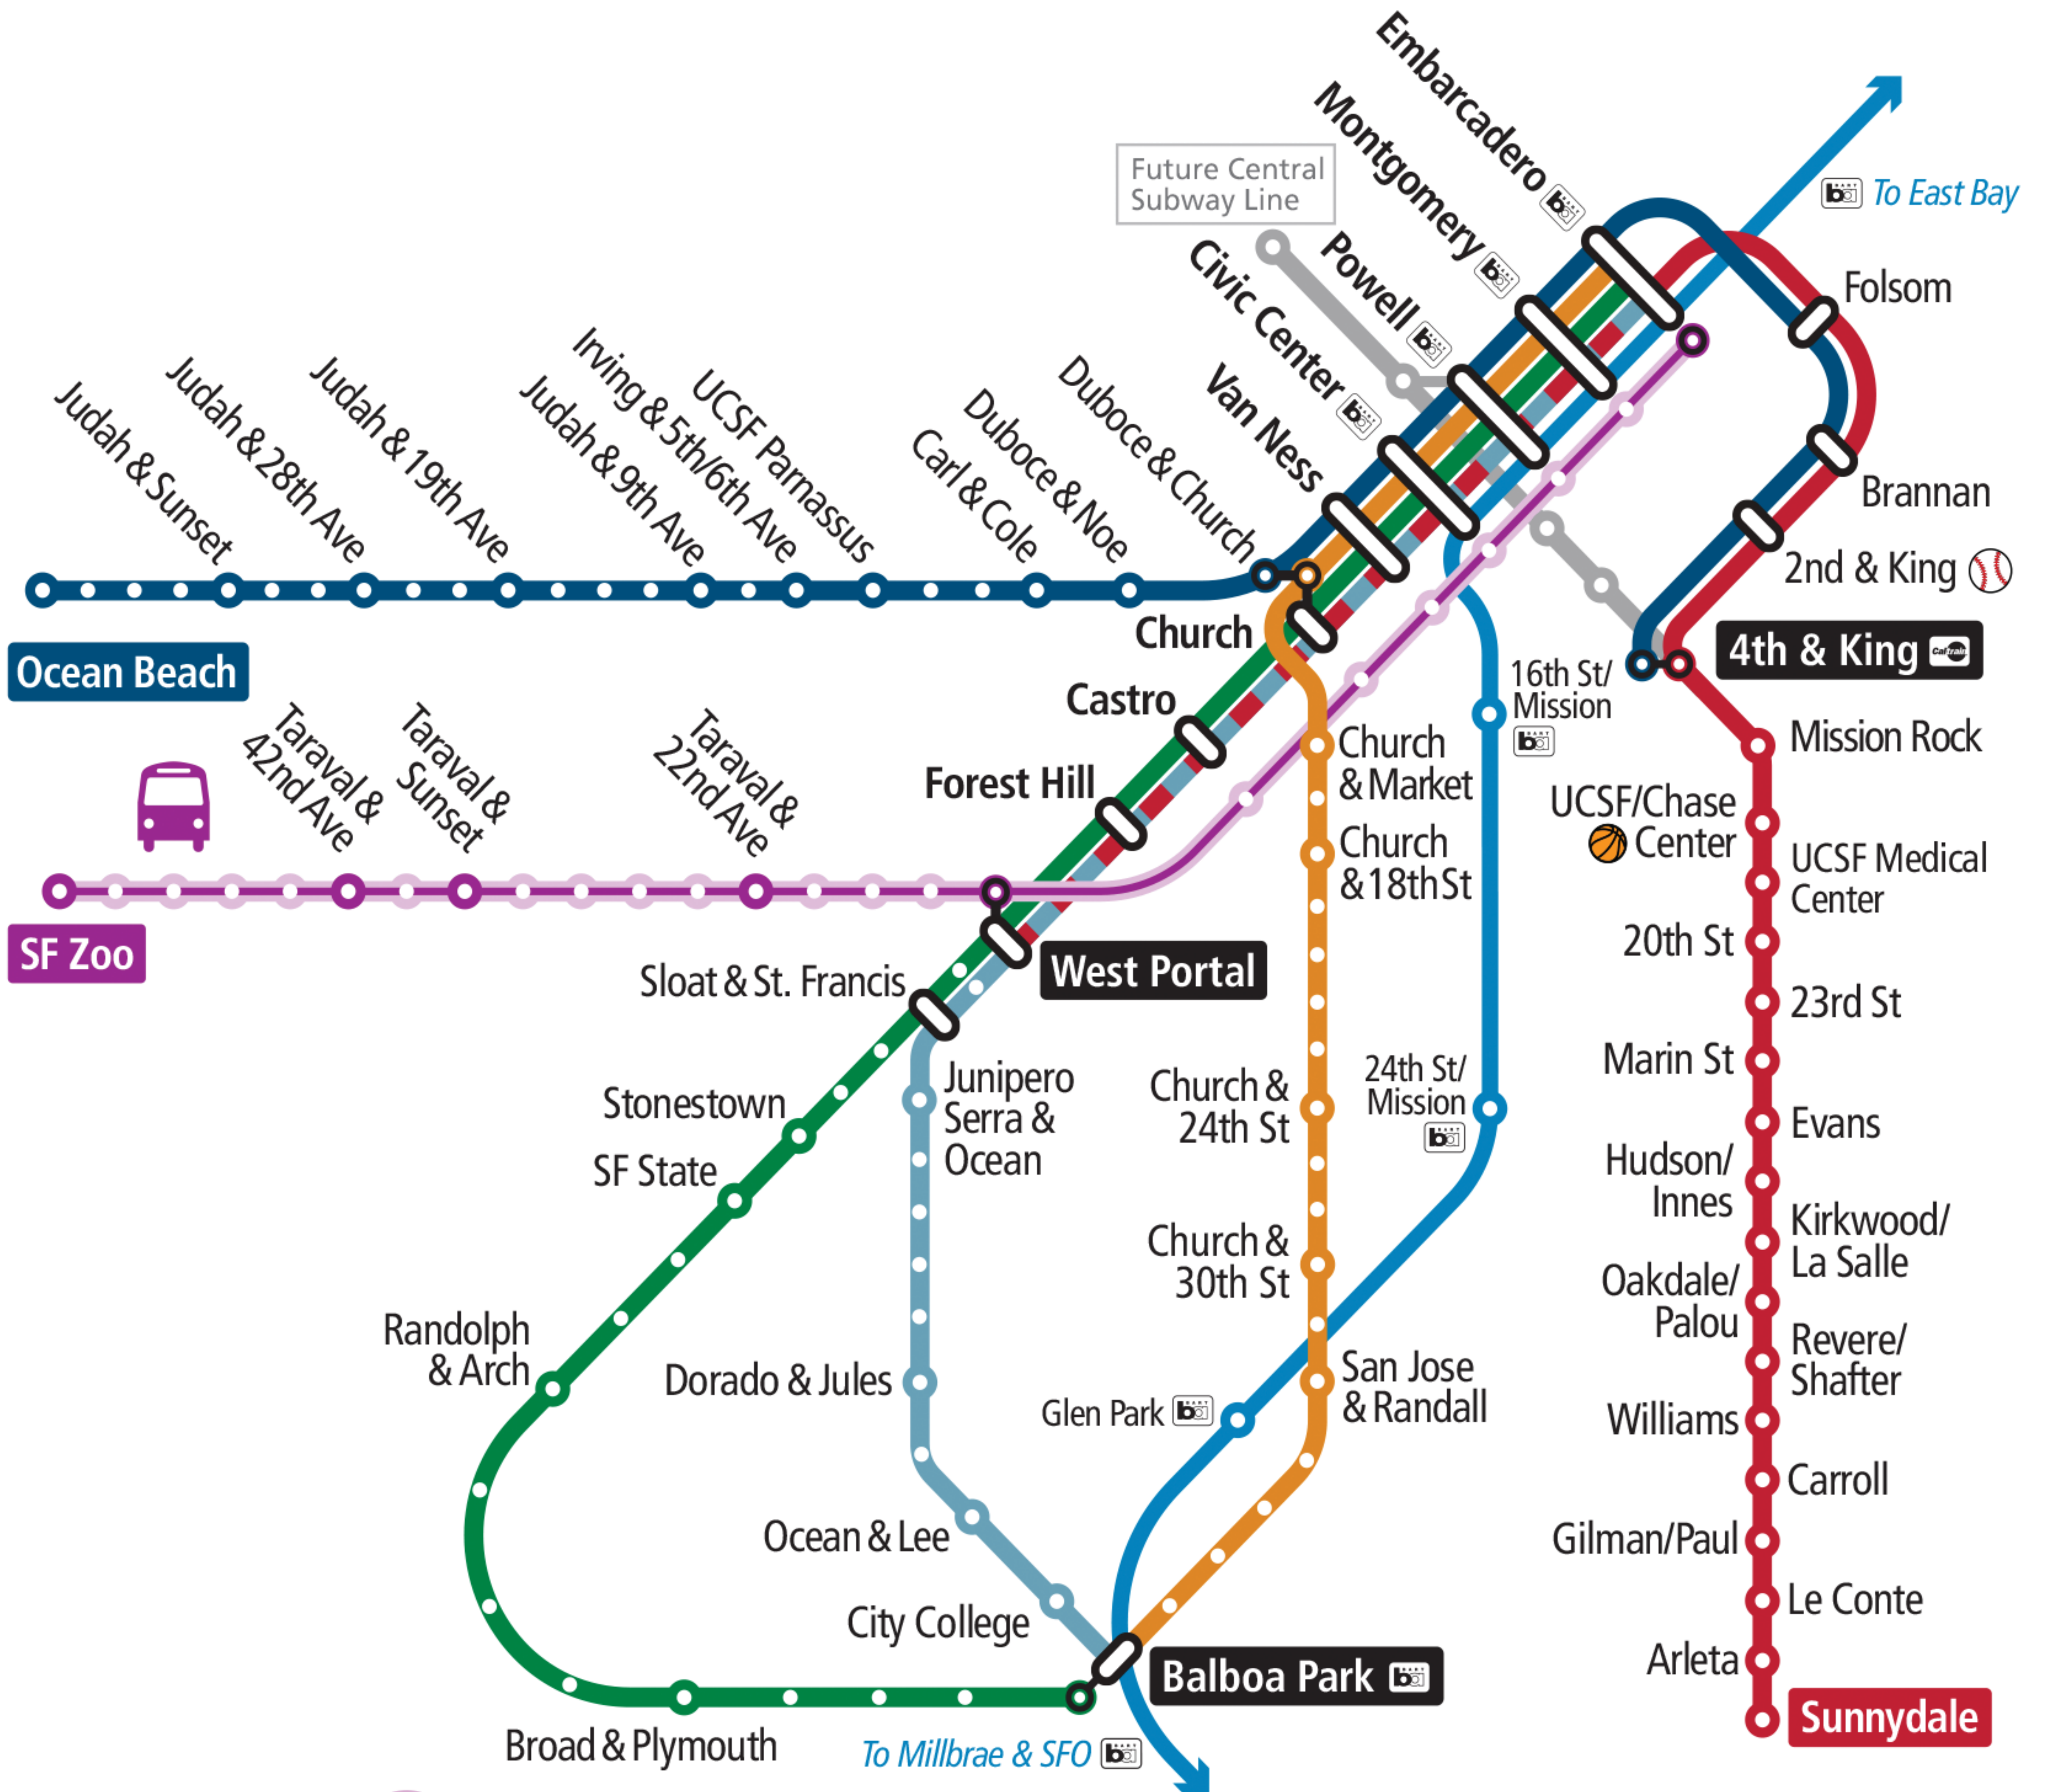

Metro

J Church
K Ingleside
L Taraval
M Ocean View
N Judah
T Third St
b BART
BUS SHUTTLE BUS SHUTTLE
REGIONAL PARTNER REGIONAL PARTNER

Shared Station
 Stop
 Other Stop
 BART Station & Line
 Caltrain Depot
 Under Construction
 Ball Park & Arena
Map Not to Scale 02/2022