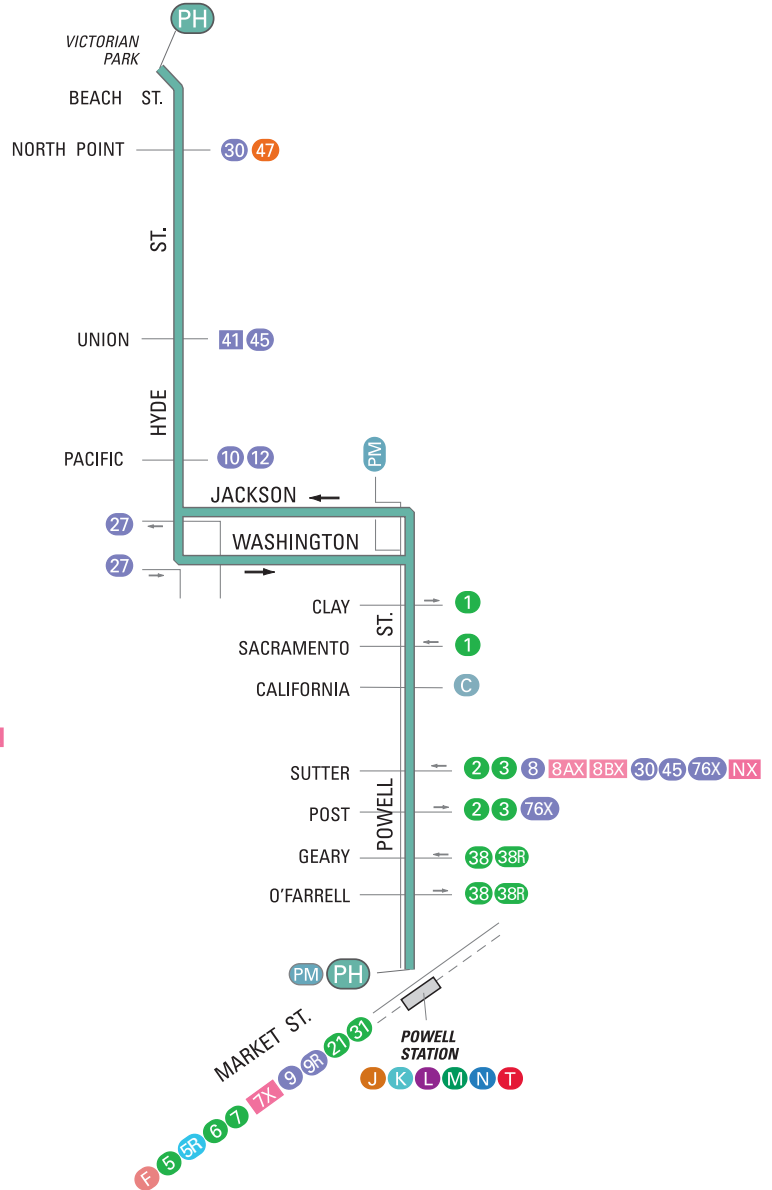

SFMTA
Municipal
Transportation
Agency

59 POWELL-MASON

effective 8/12/2017

60 POWELL-HYDE

effective 9/26/2015

SERVICE AREA

MAPS NOT TO SCALE

PM PH Terminal
 Local service
 Connecting Muni service
 Express service
 Station
 Weekday approximately 7-9 a.m. and 4-6 p.m.

NORTH

76X WEEKENDS AND HOLIDAYS ONLY