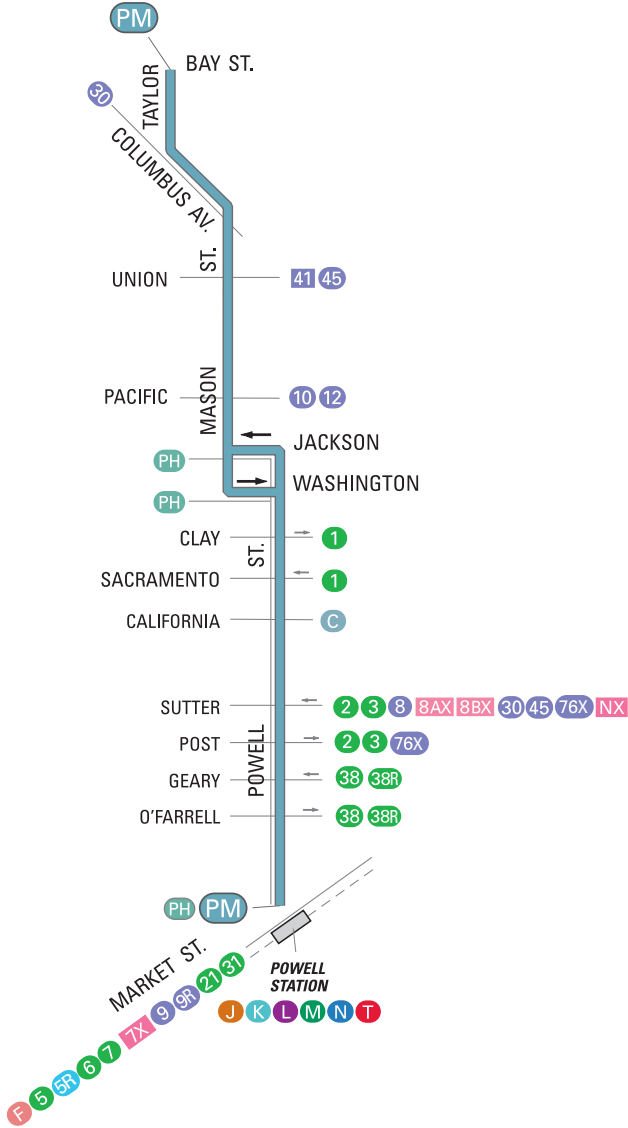

SFMTA
Municipal
Transportation
Agency

59 POWELL-MASON

effective 8/12/2017

60 POWELL-HYDE

effective 9/26/2015

SERVICE AREA

MAPS NOT TO SCALE

PM PH Terminal
 Local service
 Connecting Muni service
 Express service
 Station
 Weekday approximately 7-9 a.m. and 4-6 p.m.

NORTH

76X WEEKENDS AND HOLIDAYS ONLY