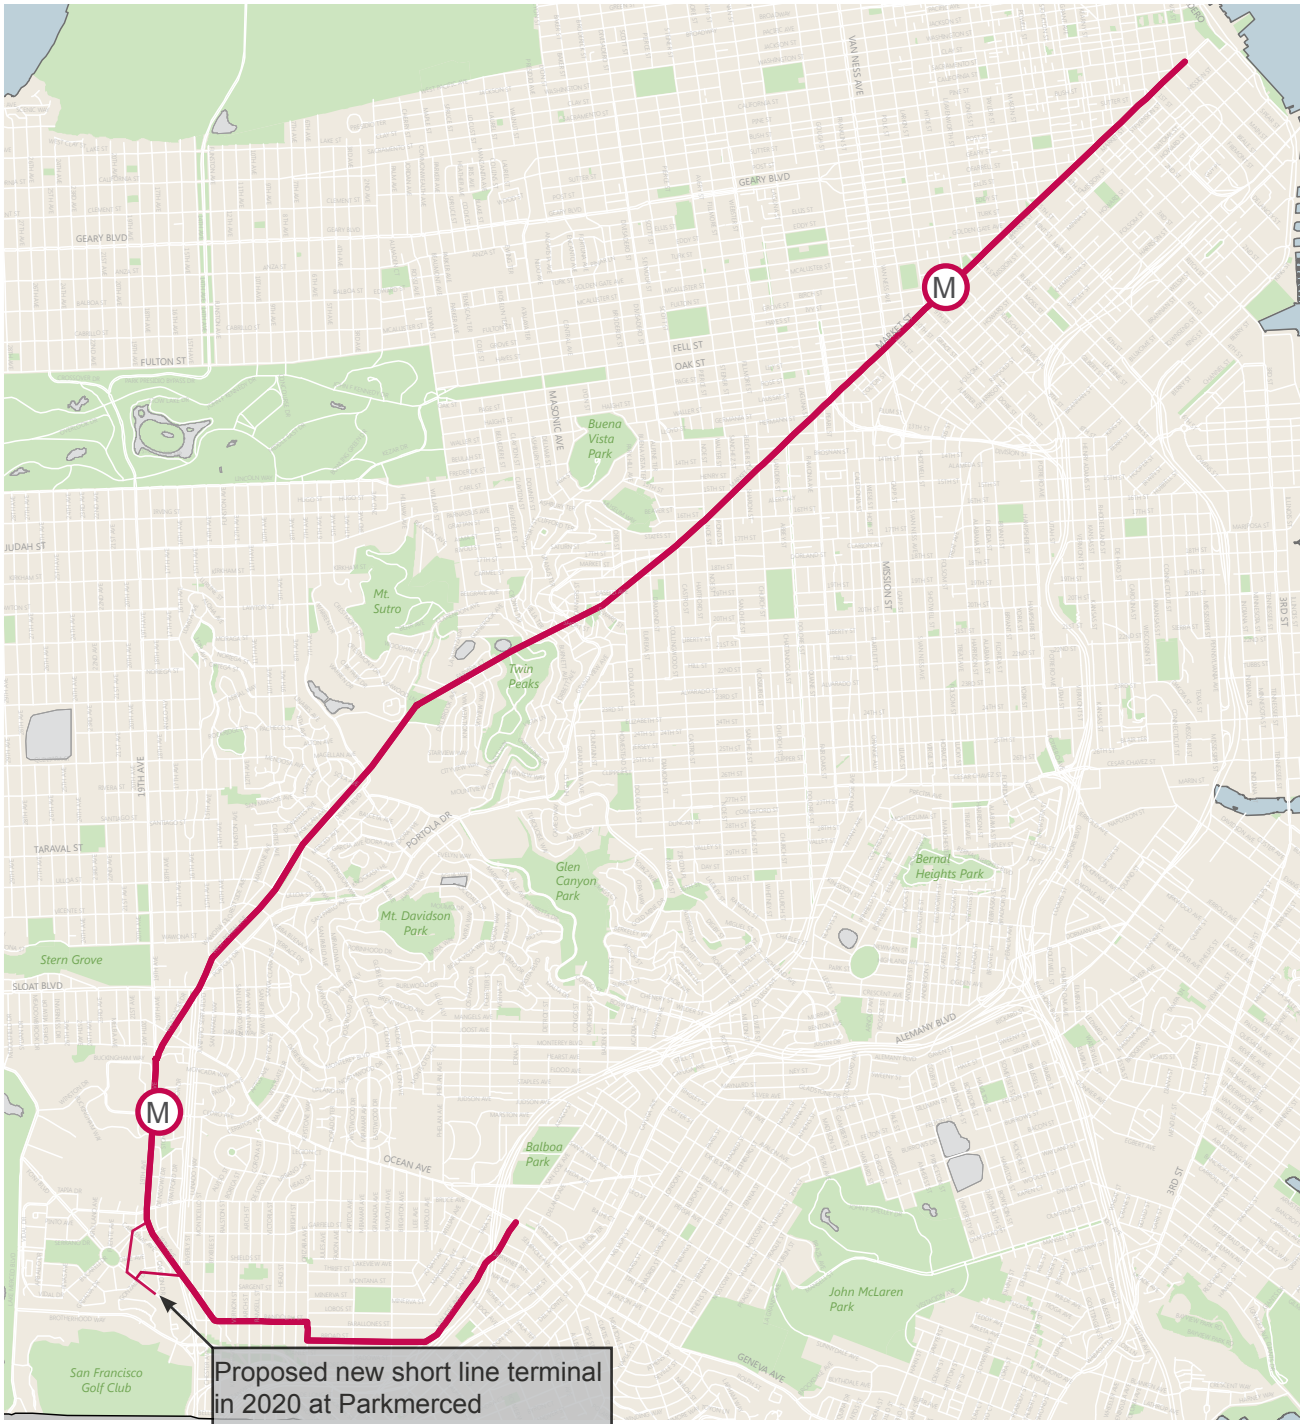

M Oceanview

Muni Metro

 Recommended Route

Feature Summary