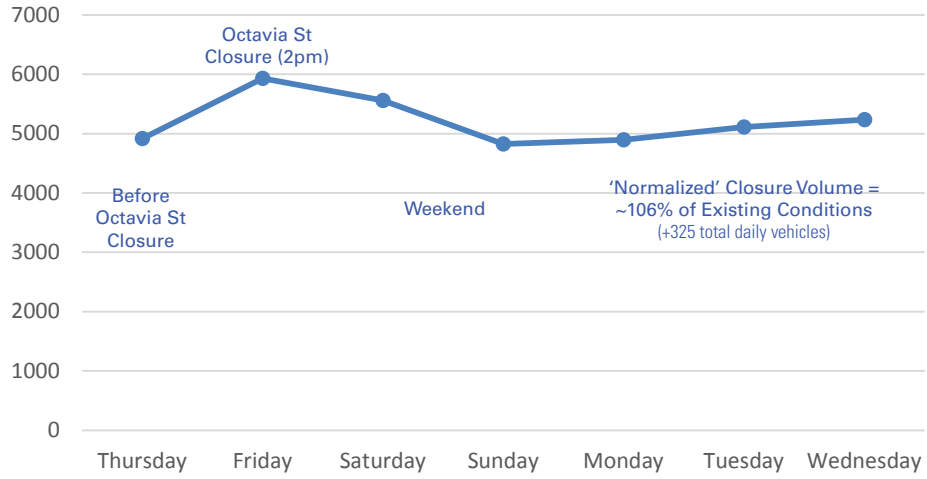

Laguna Street

Daily Northbound (NB) Traffic Volume

Linden Street

Daily Eastbound (EB) Traffic Volume