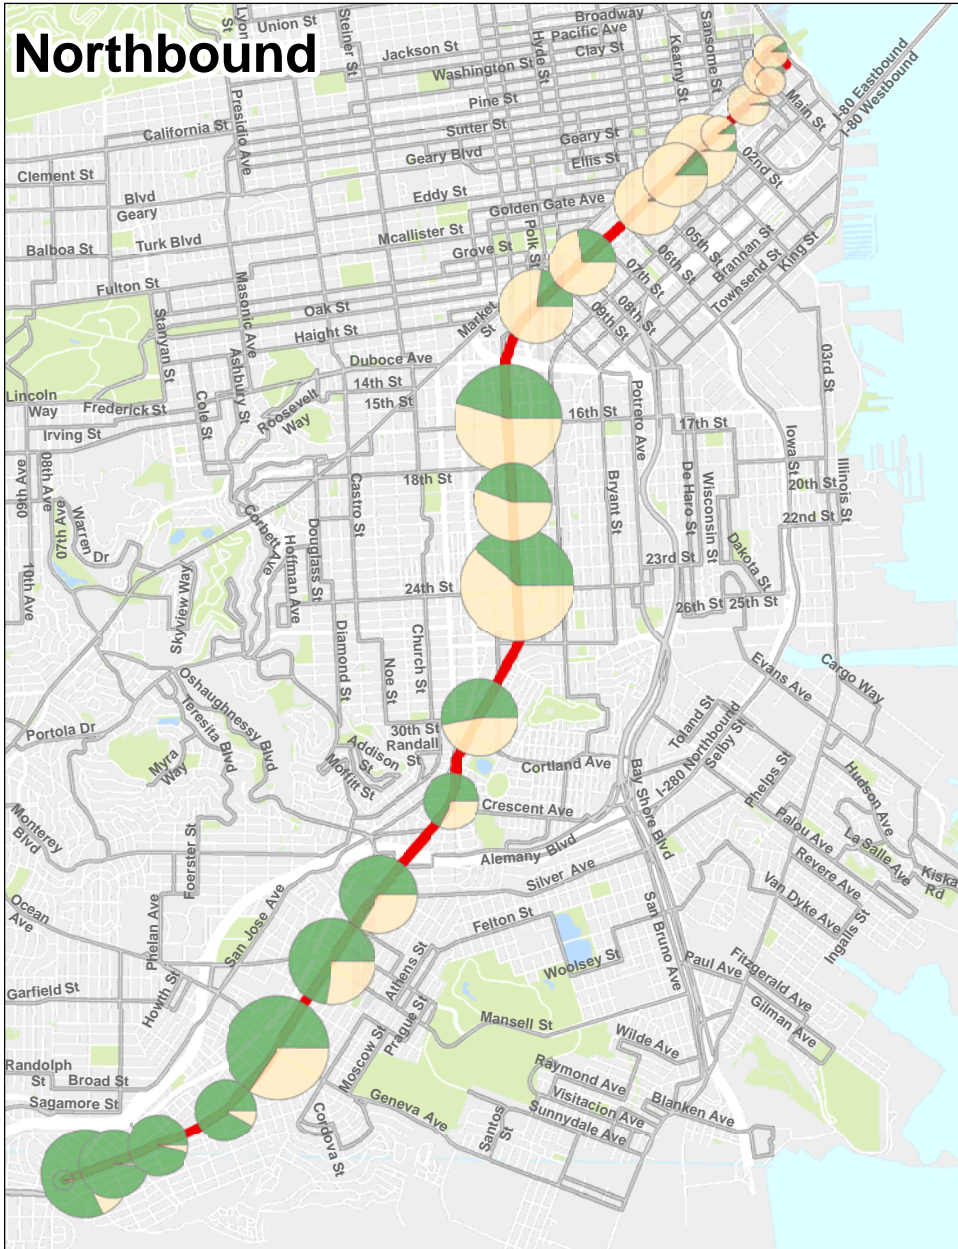

14L - Mission Limited Weekday Ridership

Data Source
SFMTA APC Data
Data Collected Fall 2010