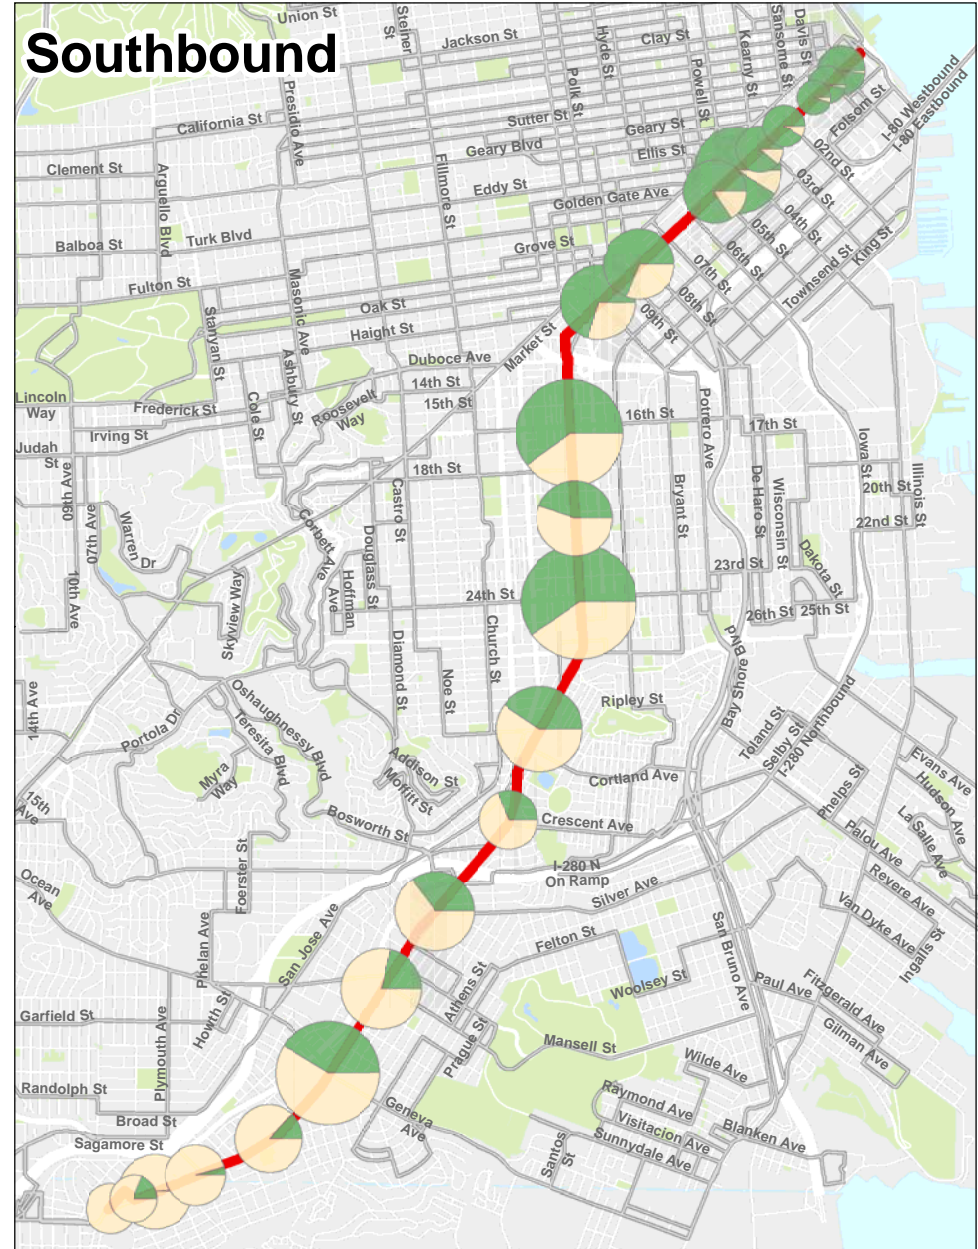

14L - Mission Limited Weekday Ridership

Data Source
SFMTA APC Data
Data Collected Fall 2010