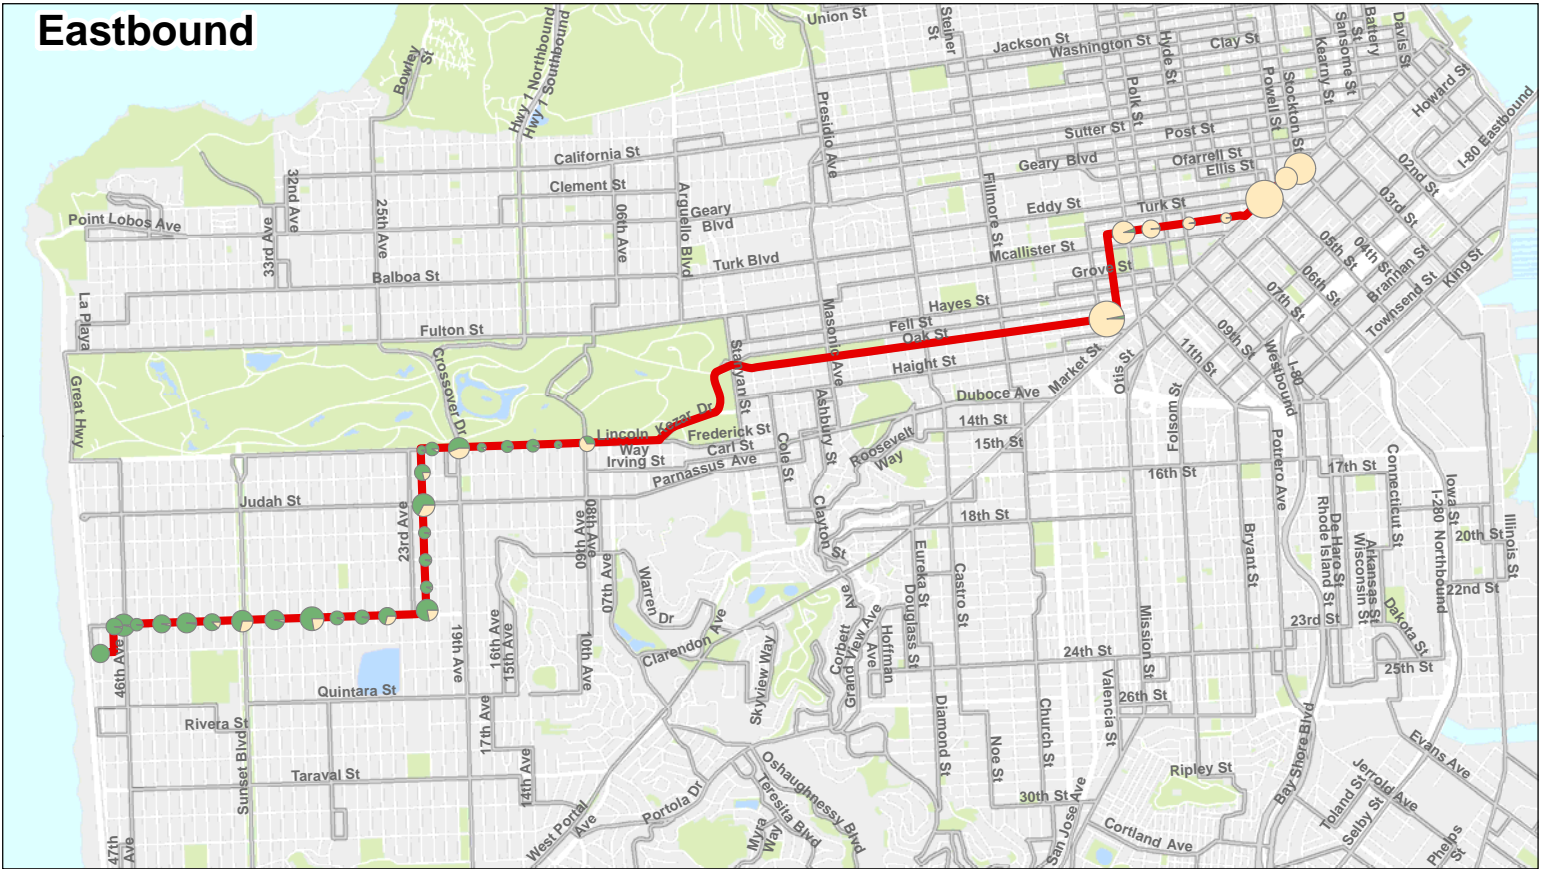

Eastbound

Westbound

16X - Noriega Express

— 16X Noriega Express
— Other Muni Routes

Data Source

SFMTA APC Data
 Data Collected Fall 2010