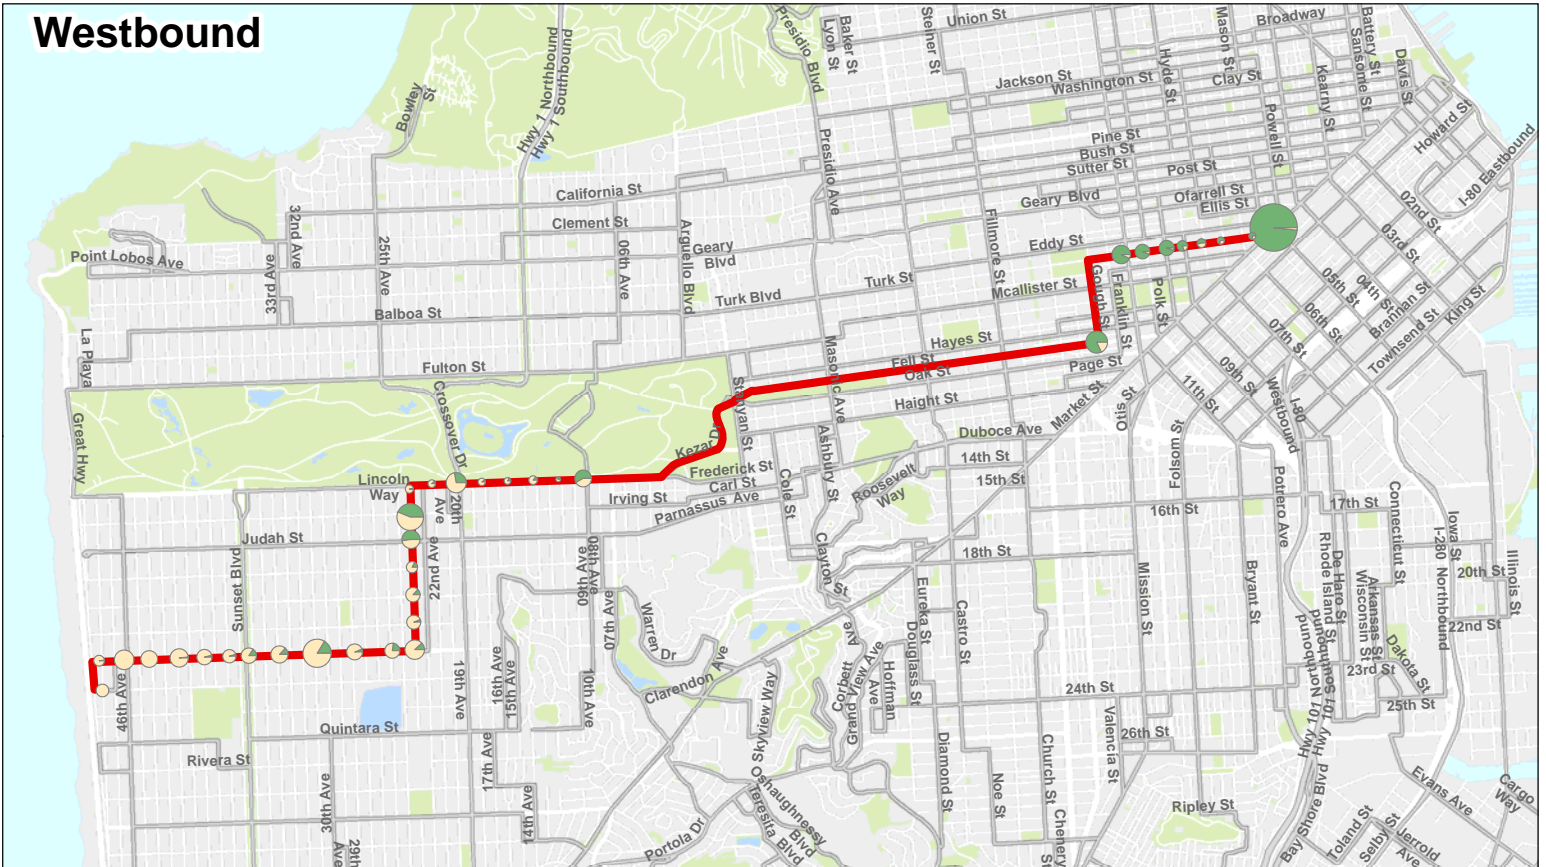

Eastbound

Westbound

16X - Noriega Express

— 16X Noriega Express
— Other Muni Routes

Data Source

SFMTA APC Data
 Data Collected Fall 2010