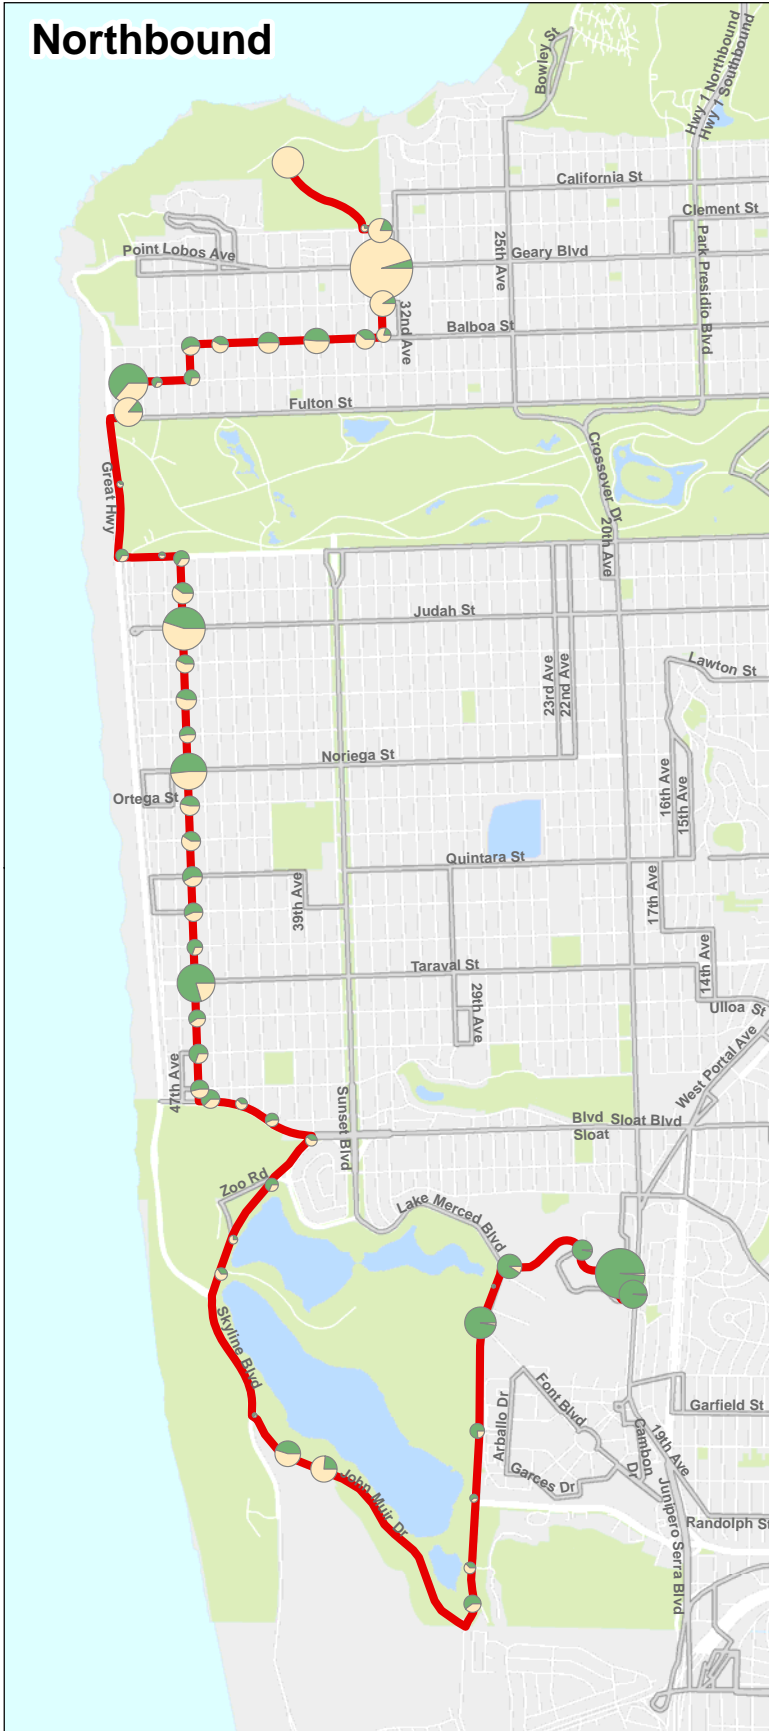

Northbound

Southbound

18 - 46th Avenue

— 18 46th Avenue
— Other Muni Routes

Data Source
 SFMTA APC Data
 Data Collected Fall 2010