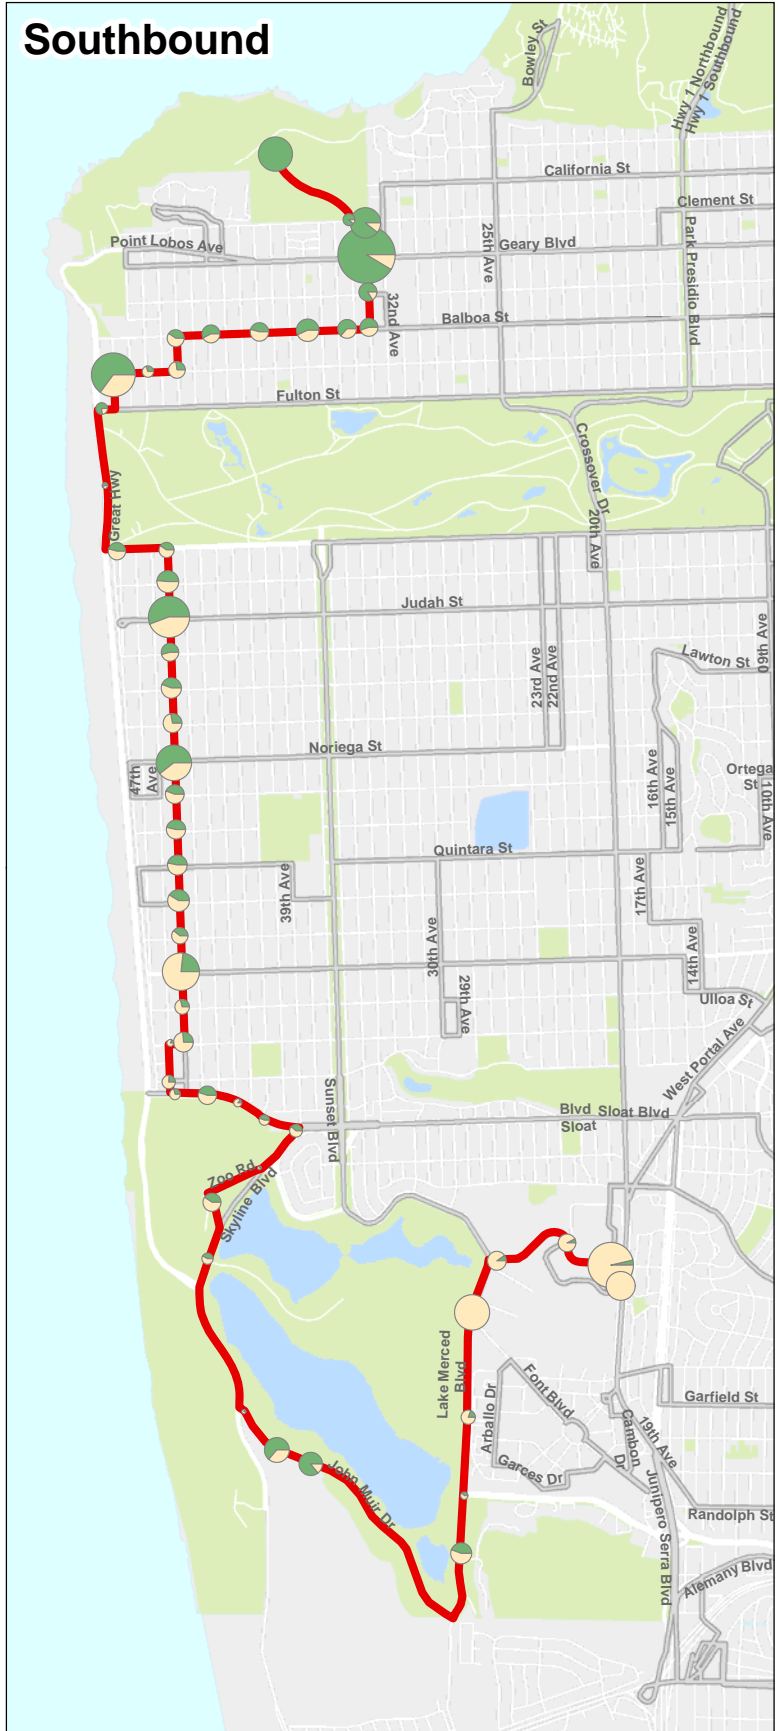

Northbound

Southbound

18 - 46th Avenue

— 18 46th Avenue
— Other Muni Routes

Data Source
 SFMTA APC Data
 Data Collected Fall 2010