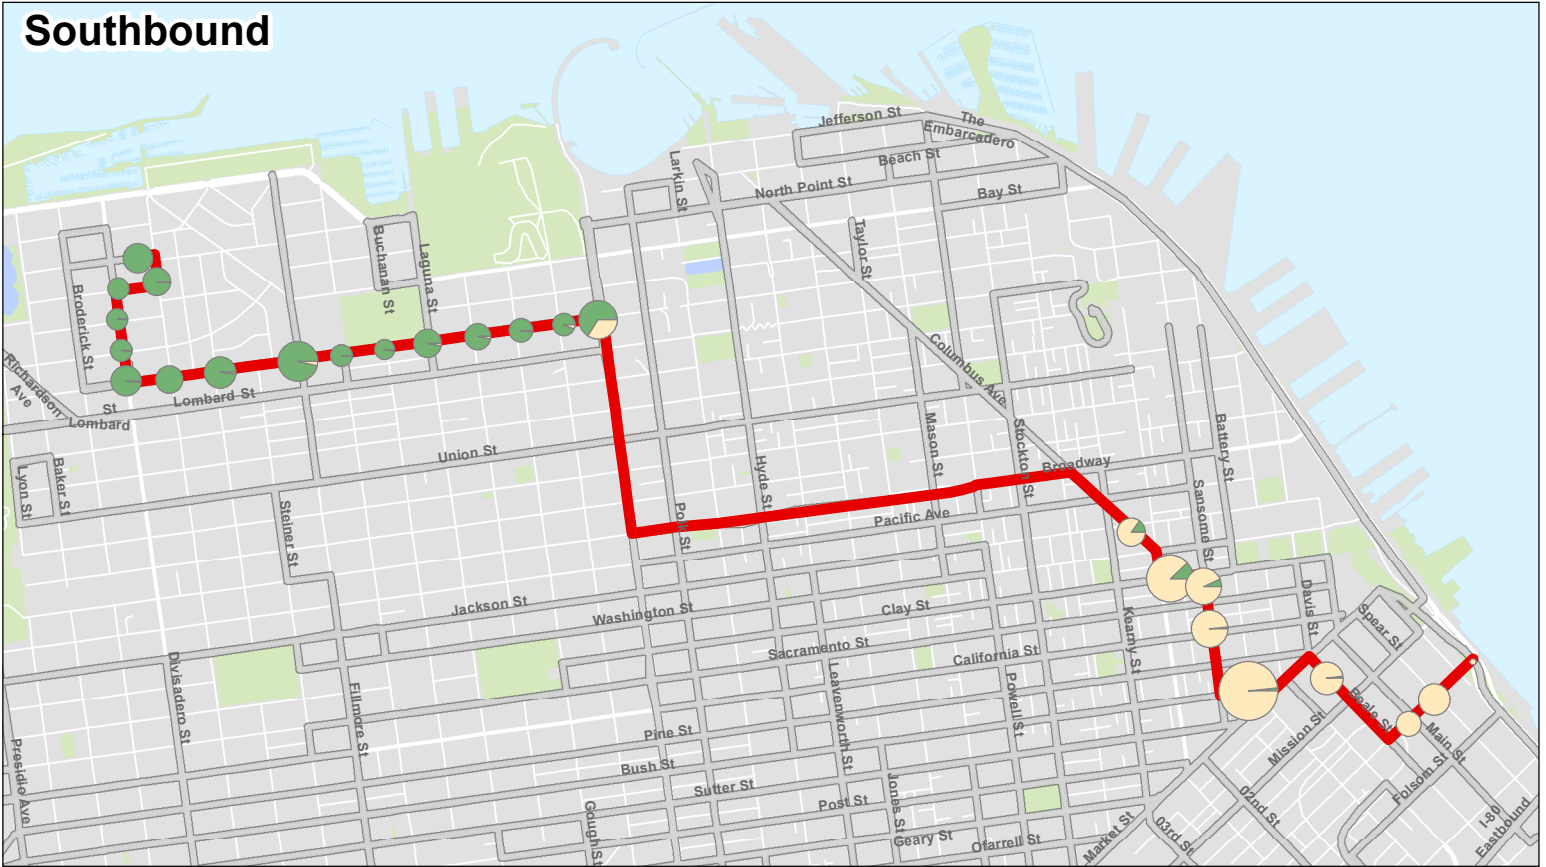

Northbound

Southbound

30X - Marina Express

 30X Marina Express
 Other Muni Routes

Data Source

SFMTA APC Data
 Data Collected Fall 2010