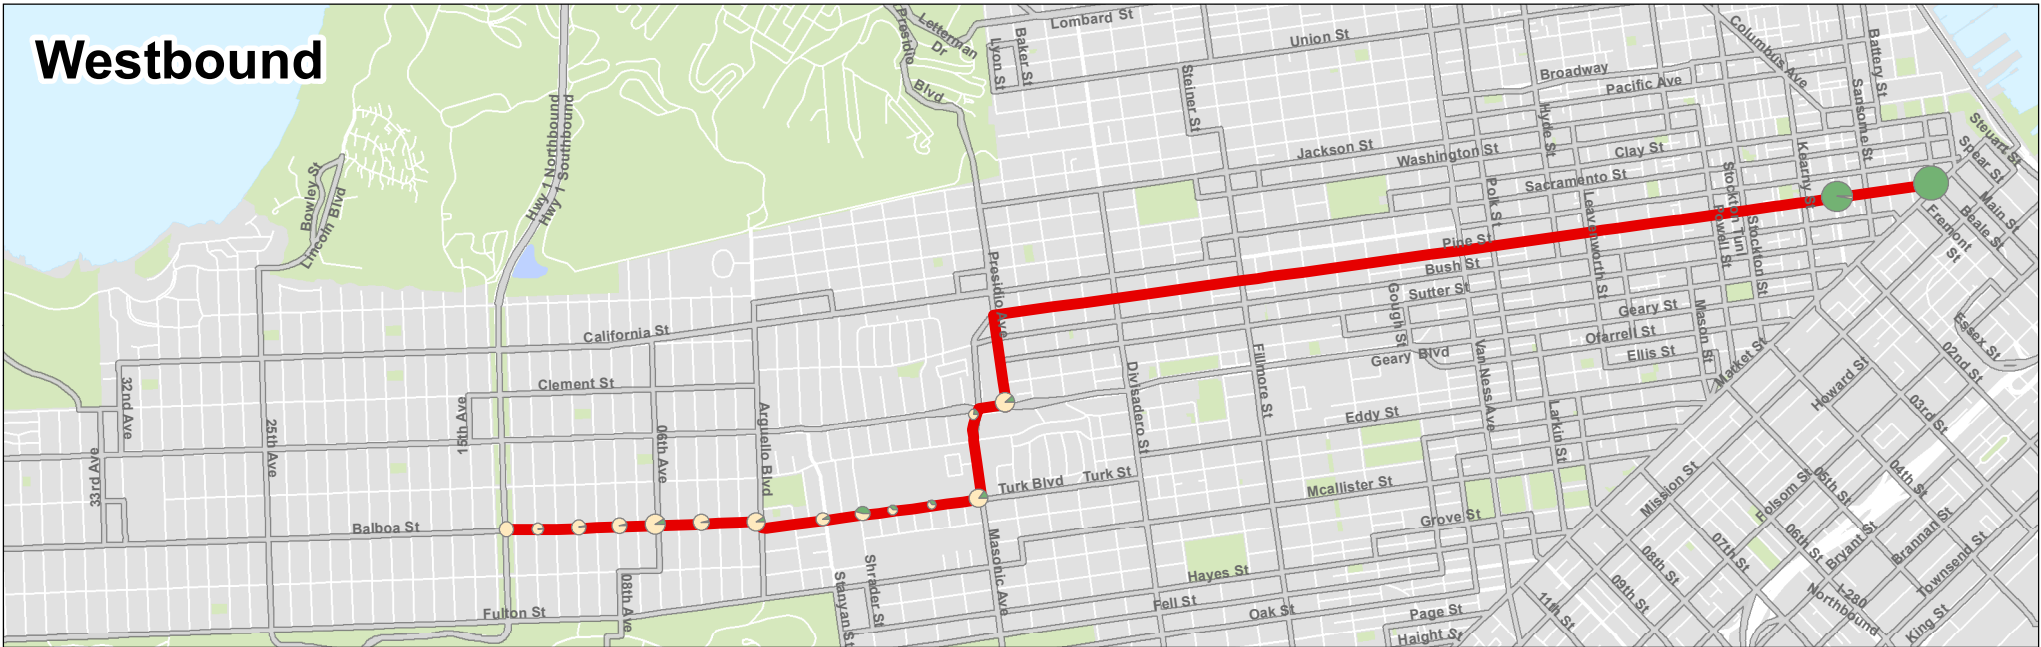

Eastbound

Westbound

31BX - Balboa B Express

 31BX Balboa B Express
 Other Muni Routes

Data Source

SFMTA APC Data
 Data Collected Fall 2010